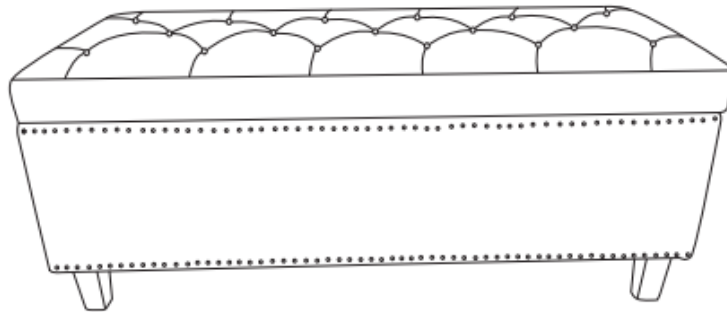

SIMPLIHOME®

Heatherton / Bowes / Elgin

Storage Ottoman

MODEL # AXCOTHEA-239-BL

brooklyn + max™

Wynden+Hall™
HOME DECOR

SIMPLIHOME®

Great quality is a right.

WASHER
QTY 4

Step 1

1. Place Ottoman (A) upside down on a flat, smooth surface.
2. Attach Feet (B) and Washers (1) to each corner.

Step 2

I. Turn Ottoman right side up.