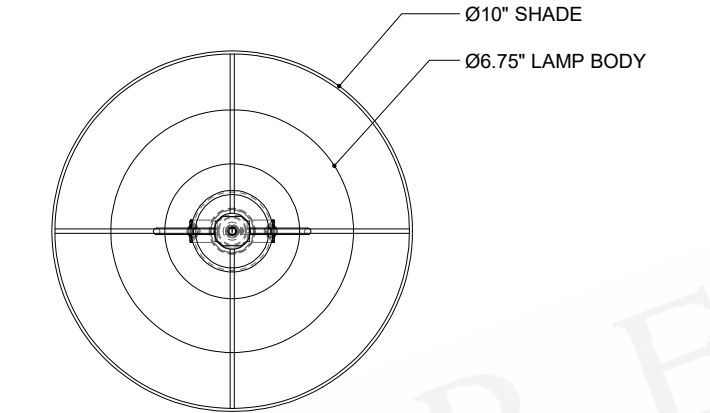

ITEM: 6000-1001

Overall Dimensions

Height: 17.5"
Diameter: 10"

TOP VIEW

FRONT VIEW