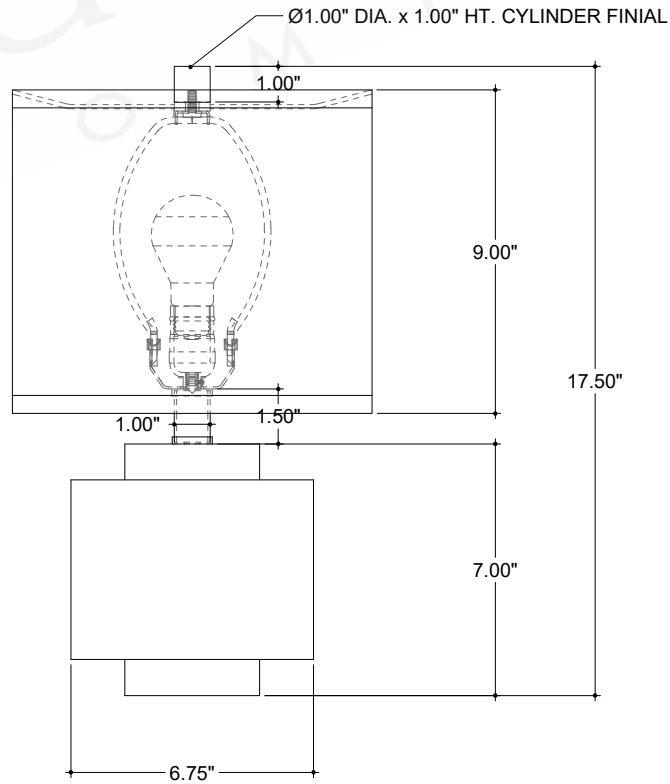

ITEM: 6000-1001

Overall Dimensions

Height: 17.5"
Diameter: 10"

TOP VIEW

FRONT VIEW