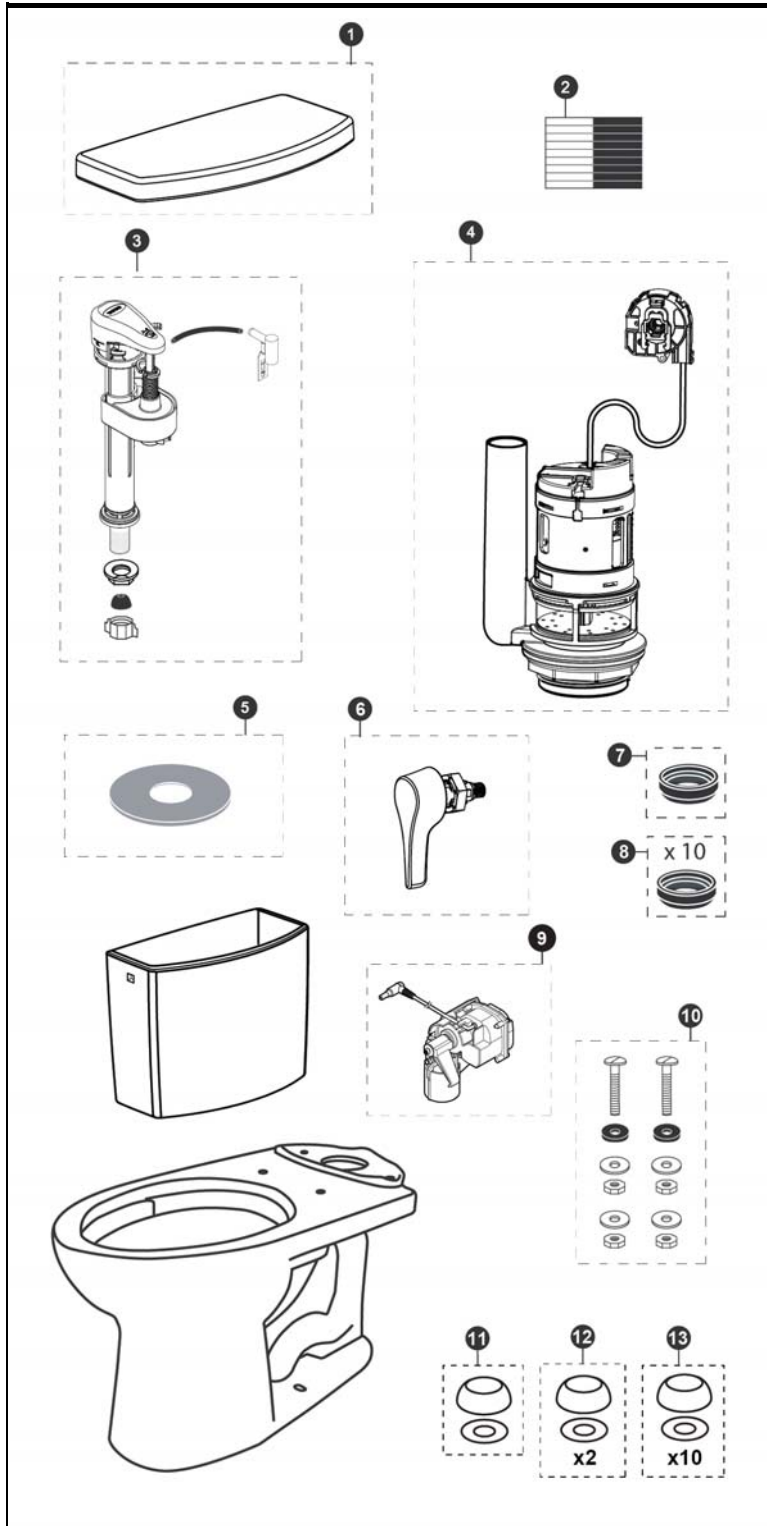

Drake® II 1G & Drake® II 1G Washlet+
1.0 gpf Toilet, Elongated, Tornado Flush,
Universal Height, (Right Hand Trip Lever)
(including CeFiONtect® and Autoflush)

Item	Part	Description
1	TCU453CRU#01	Tank Lid w/ Velcro Tape - Cotton
	TCU453CRU#03	Tank Lid w/ Velcro Tape - Bone
	TCU453CRU#11	Tank Lid w/ Velcro Tape - Colonial White
	TCU453CRU#12	Tank Lid w/ Velcro Tape - Sedona Beige
	TCU453CRU#51	Tank Lid w/ Velcro Tape - Ebony
2	THU107	Velcro Tape
3	TSU83.30-A	Fill Valve for Flapper Type
4	THU456R-A	Flush Valve Tower Assembly
	THU491	Flush Valve Tower Assembly for RH Trip Lever
5	THU474	Seal Gasket for Flush Valve
6	THU485#CP	Trip Lever Handle Assembly - Chrome Plated
	THU485#01	Trip Lever Handle Assembly - Cotton
	THU485#BN	Trip Lever Handle Assembly - Brushed Nickel
	THU485#PN	Trip Lever Handle Assembly - Polished Nickel
	THU492#01	Right Hand Trip Lever Handle - Cotton
	THU492#BN	Right Hand Trip Lever Handle - Brushed Nickel
	THU492#CP	Right Hand Trip Lever Handle - Chrome Plated
	THU492#PN	Right Hand Trip Lever Handle - Polished Nickel
7	9BU024E	Tank to Bowl Gaskets
8	THU131	Tank to Bowl Gaskets (10 pieces)
9	THU766	Autoflush Unit
10	TSU01D	Tank Mounting Kit
11	THU044#01	Bolt Cap Set - Cotton (1 set)
	THU044#03	Bolt Cap Set - Bone (1 set)
	THU044#11	Bolt Cap Set - Colonial White (1 set)
	THU044#12	Bolt Cap - Sedona Beige
	THU044#51	Bolt Cap - Ebony
12	THU044S#01	Bolt Cap Set - Cotton (2 sets)
	THU044S#03	Bolt Cap Set - Bone (2 sets)
	THU044S#11	Bolt Cap Set - Colonial White (2 sets)
	THU044S#12	Bolt Cap Set - Sedona Beige (2 sets)
	THU044S#51	Bolt Cap Set - Ebony (2 sets)
13	THU098#01	Bolt Cap Set - Cotton (10 sets)
	THU098#03	Bolt Cap Set - Bone (10 sets)
	THU098#11	Bolt Cap Set - Colonial White (10 sets)
	THU098#12	Bolt Cap Set - Sedona Beige (10 sets)
	THU098#51	Bolt Cap Set - Ebony (10 sets)