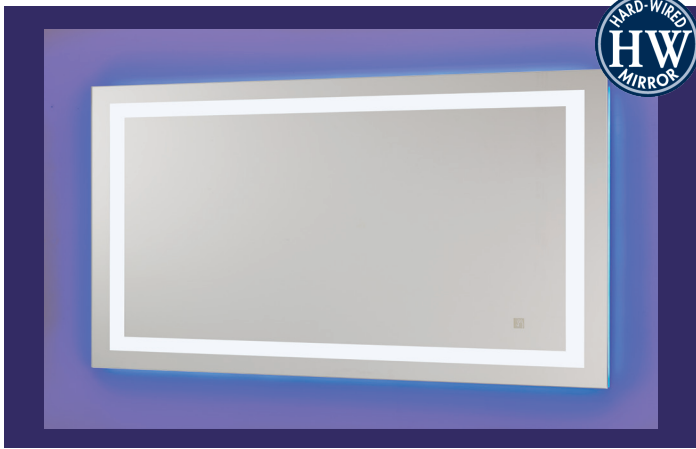

EMAIL: SALES@APTATIONS.COM

WWW.APTATIONS.COM

Sergéïa Kimball & Young

BACKLIT

Wardrobe LED Vanity Mirror - Tuneable Light, Dimmable

- 63" H x 23.6" W x 1.75" D mirror size
- Touch sensor, On/Off
- Tuneable LED light color from warm white to cool white light
- Dimmable
- Mounts either vertically or horizontally
- Hardwired

Light Color	Item Number
2,700K - 5,800K	371-6324HW

MSRP
\$1,200

Scan QR code for more specs on each mirror

BACKLIT

Neoclassic Back-Lit Mirror

43.3" H x 27.63" W x 2" D mirror size
 Surrounded by blue ambient light
 Mounts either horizontally or vertically
 Touch sensor on/off switch
 See video at
https://www.youtube.com/watch?v=Z-2Gn4_N8rY
 Hardwired
 Task light available in either warm white or cool white LED light

MSRP
\$1,150

Light Color	Item Number
Warm 3,500 Kelvin	35351HW
Cool 5,500 Kelvin	35001HW

Cuadro Back-Lit Mirror

36" H x 36" W x 2" D mirror size
 Surrounded by white ambient light
 Touch sensor on/off switch
 Hardwired
 Task light available in either warm white or cool white LED light