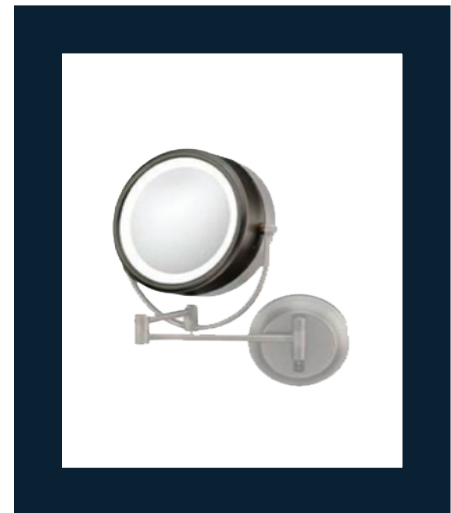

Matte Black