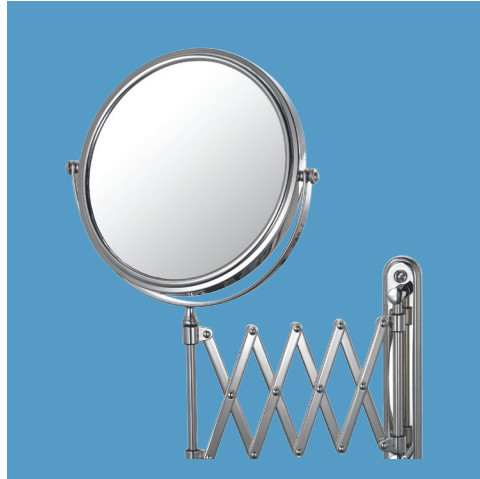

Brushed Nickel

MSRP
\$185

MSRP
\$295

Brushed Nickel

Square Double Arm Wall Mirror

3X/1X magnification
7.25" square viewing size
11.75" tall
11.25" extension

Item Number	Finish
24043	CHROME
24073	BRUSHED NICKEL
24083	POLISHED NICKEL

Scan QR code for more specs on each mirror

MSRP
\$260

Chrome

Extension Arm Wall Mirror

5X/1X magnification
7" diameter viewing size
15.25" tall
4.75" - 16.5" extension

Item Number	Finish
23345	CHROME

MSRP
\$260