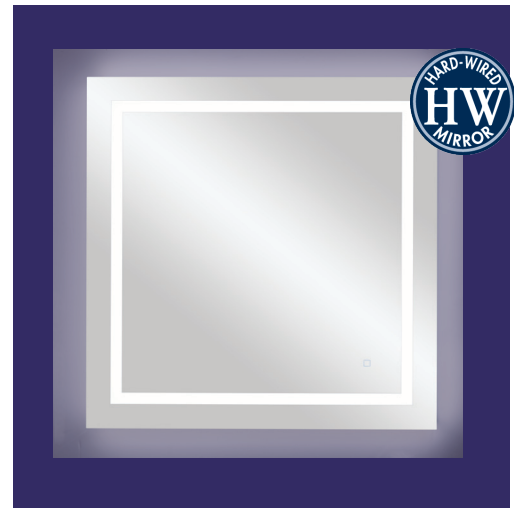

EMAIL: SALES@APTATIONS.COM

WWW.APTATIONS.COM

Sergéïa Kimball & Young

BACKLIT

Wardrobe LED Vanity Mirror - Tuneable Light, Dimmable

- 63" H x 23.6" W x 1.75" D mirror size
- Touch sensor, On/Off
- Tuneable LED light color from warm white to cool white light
- Dimmable
- Mounts either vertically or horizontally
- Hardwired

Light Color	Item Number
2,700K - 5,800K	371-6324HW

MSRP
\$1,200

Scan QR code for more specs on each mirror

BACKLIT

Neoclassic Back-Lit Mirror

43.3" H x 27.63" W x 2" D mirror size
 Surrounded by blue ambient light
 Mounts either horizontally or vertically
 Touch sensor on/off switch
 See video at
https://www.youtube.com/watch?v=Z-2Gn4_N8rY
 Hardwired
 Task light available in either warm white or cool white LED light

MSRP
\$1,150

Light Color	Item Number
Warm 3,500 Kelvin	35351HW
Cool 5,500 Kelvin	35001HW

Cuadro Back-Lit Mirror

36" H x 36" W x 2" D mirror size
 Surrounded by white ambient light
 Touch sensor on/off switch
 Hardwired
 Task light available in either warm white or cool white LED light

- 3X INSET magnification
- 20" H x 36" W viewing size
- 23.6" H x 39.4" W x 1.5" D mirror size
- On/off motion sensor
- Motion sensor to change light color
- Plug in to recessed outlet behind mirror
- Tuneable light color from warm to cool light