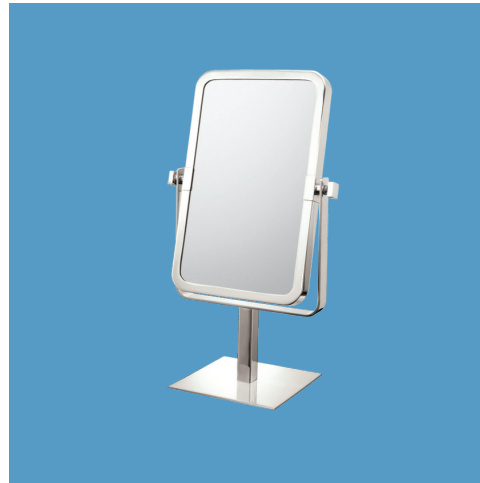

10X/1X Magnification

Item Number	Finish
86640	CHROME

MSRP
\$220

Chrome

10X Double Sided Wall Mirror

10X/1X magnification
7" diameter viewing area
11.5" extension

Item Number	Finish
22740	CHROME

Scan QR code for more specs on each mirror

Rectangular Free Standing Mirror

3X/1X magnification
8.75" H x 5.25" W viewing size
14" tall

Item Number	Finish
80643	CHROME
80673	BRUSHED NICKEL

Chrome

MSRP
\$250

MSRP
\$210

Chrome

Classic Adjustable Free Standing Mirror