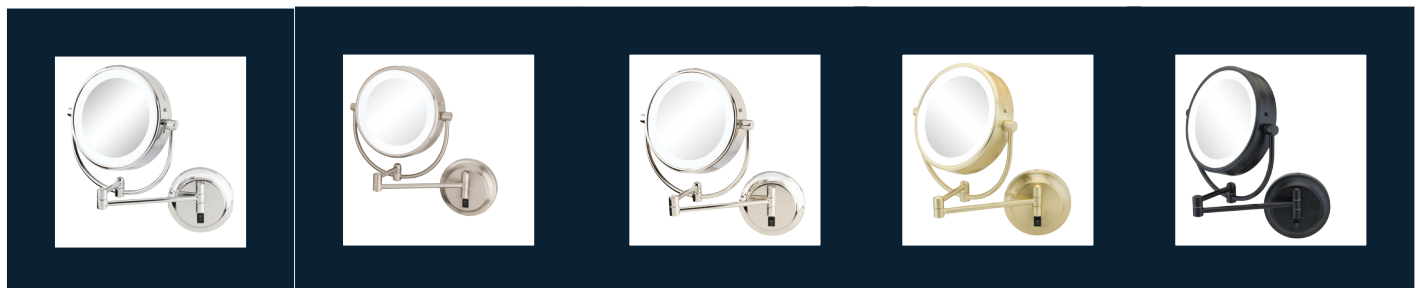

Brushed Nickel

Polished Nickel

Brushed Brass

Matte Black

MSRP
$595

Light Color	Item Number	Finish	7x Lens Item Number
Switchable 3,500 - 5,500 Kelvin	945-2-45HW	CHROME	745-94547L
Switchable 3,500 - 5,500 Kelvin	945-2-75HW	BRUSHED NICKEL	745-94577L
Switchable 3,500 - 5,500 Kelvin	945-2-85HW	POLISHED NICKEL	745-94587L
Switchable 3,500 - 5,500 Kelvin	945-2-135HW	BRUSHED BRASS	745-945137L
Switchable 3,500 - 5,500 Kelvin	945-2-155HW	MATTE BLACK	745-945157L

Chrome