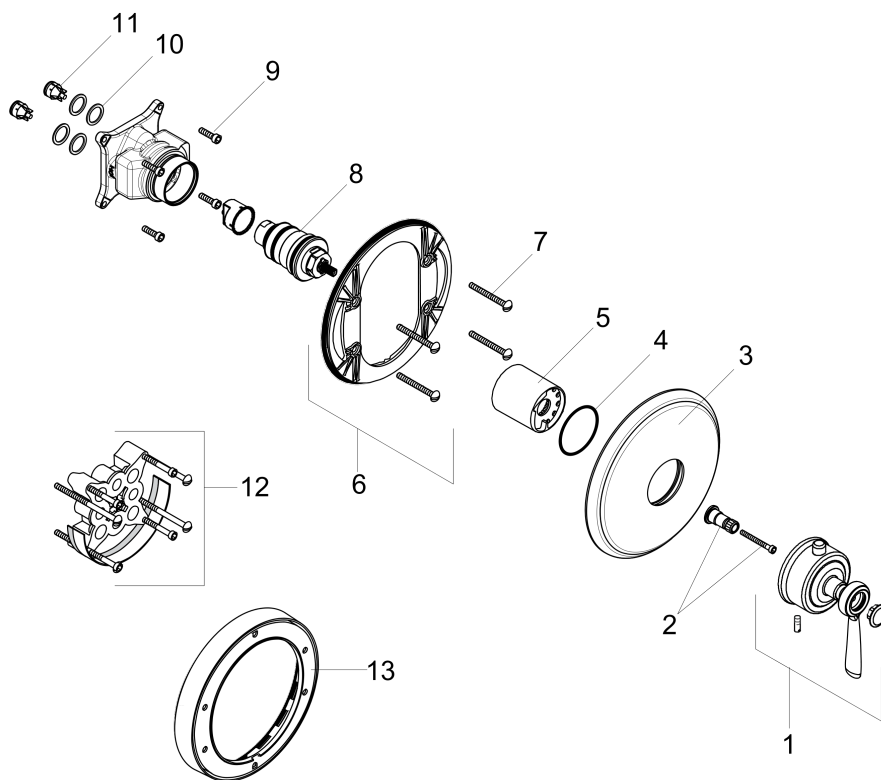

AXOR Montreux
Thermostatic Trim HighFlow with Lever Handle
Finishes : **chrome** Part no. : **16824001**

Description

Features

- Flow: 13.0 GPM (49.2 L/Min)
- Thermostatic cartridge
- Anti-scald 100° safety stop

Product image

Scale drawing

AXOR Montreux
Thermostatic Trim HighFlow with Lever Handle
Finishes : **chrome** Part no. : **16824001**

Exploded drawing

Year of production: >06/09

AXOR Montreux
Thermostatic Trim HighFlow with Lever Handle
 Finishes : **chrome** Part no. : **16824001**

Spare parts list

Year of production: >06/09

Pos.	Description	Part no.	PC	PU
1	handle for thermostat	16694001	0	1
2	adapter for handle	96435000	0	1
3	escutcheon	98648000	0	1
4	O-ring 48x5	98174000	0	1
5	sleeve	97439000	0	1
6	sub plate	96447000	0	1
7	set of fixing screws	96454000	0	1
8	thermostat cartridge	96633000	0	1
9	set of screws	96525000	0	1
10	O-ring 16x2	98133000	0	1
11	set of non return valves DW 15	97350000	0	1
12	extension 25 mm	13595000	0	1
13	extension 22 mm (Ø 170 mm)	13596000	0	1
a	sealing set	96636000	0	1