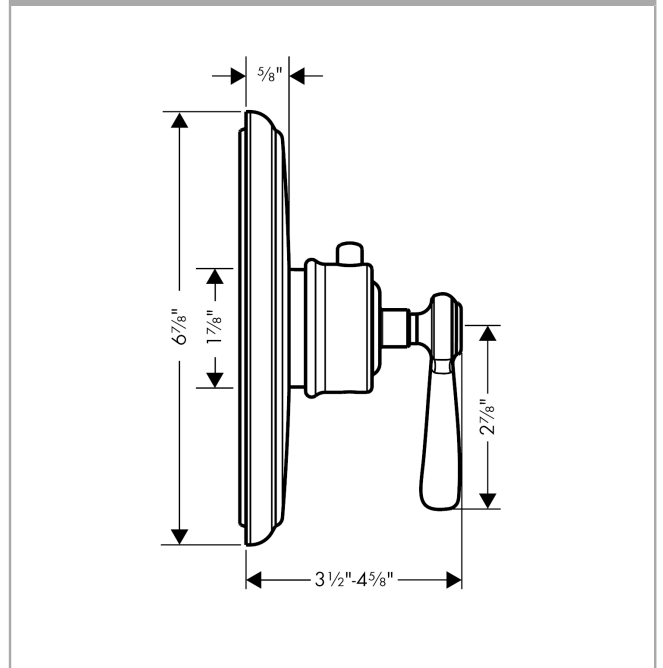

AXOR Montreux
Thermostatic Trim HighFlow with Lever Handle
Finishes : **chrome** Part no. : **16824001**

Description

Features

- Flow: 13.0 GPM (49.2 L/Min)
- Thermostatic cartridge
- Anti-scald 100° safety stop

Product image

Scale drawing

AXOR Montreux
Thermostatic Trim HighFlow with Lever Handle
Finishes : **chrome** Part no. : **16824001**

Exploded drawing

Year of production: >06/09

AXOR Montreux
Thermostatic Trim HighFlow with Lever Handle
 Finishes : **chrome** Part no. : **16824001**

Spare parts list

Year of production: >06/09

Pos.	Description	Part no.	PC	PU
1	handle for thermostat	16694001	0	1
2	adapter for handle	96435000	0	1
3	escutcheon	98648000	0	1
4	O-ring 48x5	98174000	0	1
5	sleeve	97439000	0	1
6	sub plate	96447000	0	1
7	set of fixing screws	96454000	0	1
8	thermostat cartridge	96633000	0	1
9	set of screws	96525000	0	1
10	O-ring 16x2	98133000	0	1
11	set of non return valves DW 15	97350000	0	1
12	extension 25 mm	13595000	0	1
13	extension 22 mm (Ø 170 mm)	13596000	0	1
a	sealing set	96636000	0	1