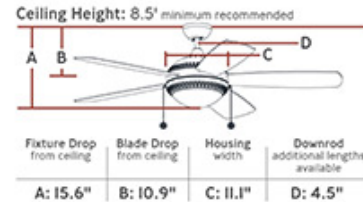

MONTE CARLO

FAN COLLECTIONS

5DIO52RBD: Discus Ornate 52 LED Ceiling Fan in Roman Bronze with Bronze / American Walnut Reversible Blades and Light Kit

Specification Images:

Collection: Discus Ornate 52 LED

AC Motor

Finishing cap (blanking plate) sold separately - MC360RB

Compatible with MC93RB slope ceiling canopy kit.

UPC #:014817576542

Finish: Roman Bronze (RB)

Blade Finish: Bronze/American Walnut reversible blades

Blade Finish 2: Undefined

Dimensions:

Diameter:	52"
Weight:	19.2 lbs.
Reverse Switch:	Manual
Rev. Switch Location:	Top of Housing
Motor Size:	153.0 X 18.0
Diameter of Housing:	11.1
Light Kit Included:	Yes
Remote Included:	None
Remote Group(s):	

Bulbs:

1 - LED Integrated Array 20w 120v - included

Features:

- This product may be mounted on a sloped ceiling
- This product is dimmable.
- This fan comes with a light kit.
- Dual finished blades included
- This advanced LED technology is carefully designed and selected to consist of the highest quality LED chipsets for superior performance and reliability.
- Fixture is operated with a pull chain
- This product complies with TSCA Title VI
- Integrated LED fixtures that meet the high efficacy LED standards set forth in Title 24 and are listed in the California Energy Commission Appliance database.

Material List:

1 Body - Steel - Roman Bronze
5 Blade - Plywood - Bronze/American Walnut reversible blades

Safety Listing:

Safety Listed for Dry Locations

Instruction Sheets:

English (5DIO52XXD-CUL-ENG)
French (5DIO52XXD-CUL-CF)