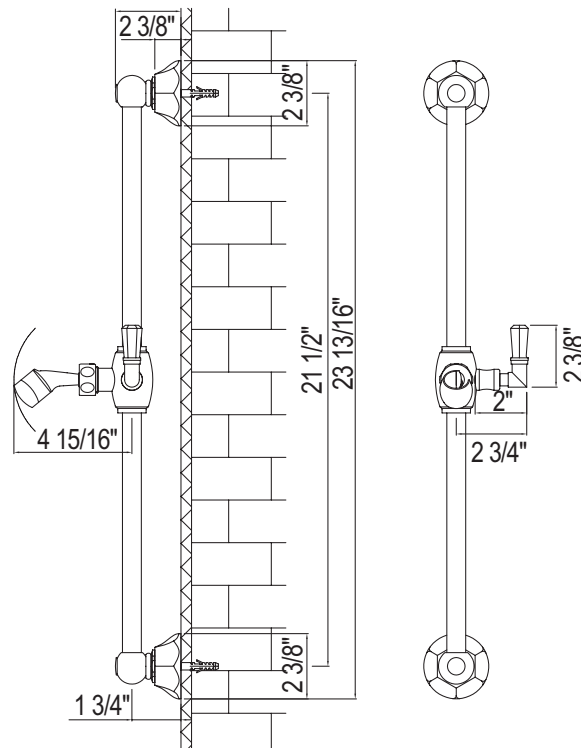

For warranty or additional information, contact:

U.S.A.
houseofrohl.com/support
1-800-777-9762

QUEBEC / MARITIMES / WESTERN CANADA
QUÉBEC / MARITIMES / OUEST CANADIEN
QUEBEC / MARITIMOS / CANADA OCCIDENTAL
houseofrohl.ca/support
1-866-473-8442

ONTARIO
houseofrohl.ca/support
1-800-287-5354