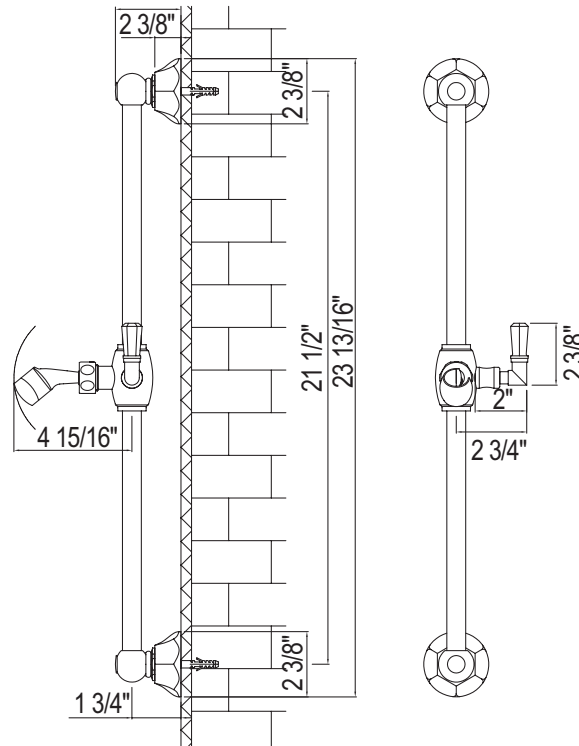

For warranty or additional information, contact:

U.S.A.
houseofrohl.com/support
1-800-777-9762

QUEBEC / MARITIMES / WESTERN CANADA
QUÉBEC / MARITIMES / OUEST CANADIEN
QUEBEC / MARITIMOS / CANADA OCCIDENTAL
houseofrohl.ca/support
1-866-473-8442

ONTARIO
houseofrohl.ca/support
1-800-287-5354