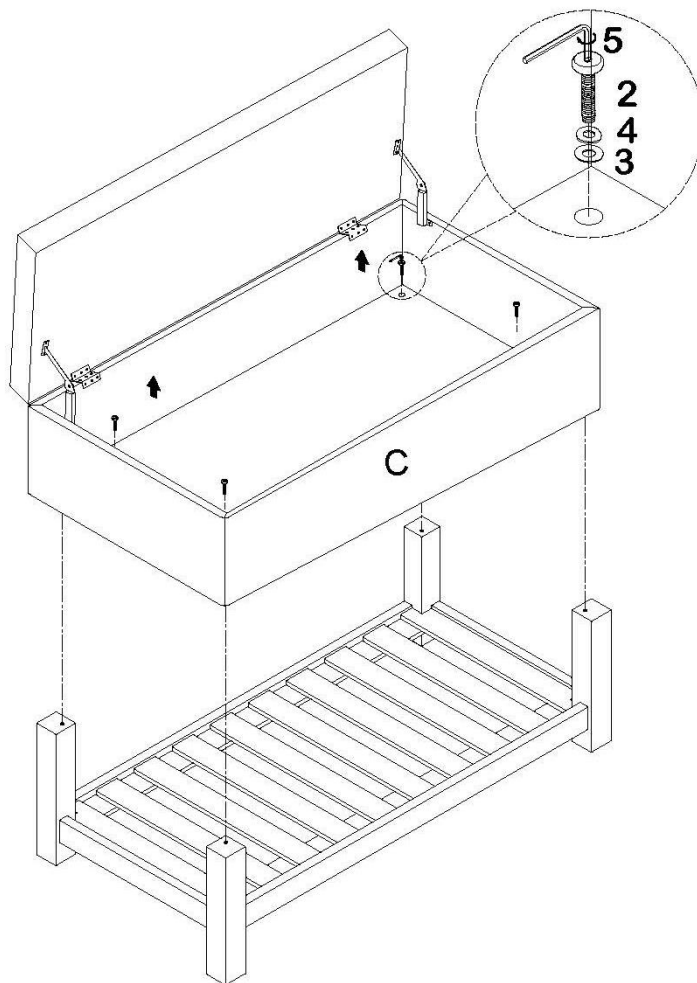

Step 2

1. Place Ottoman (A) on the assembled Shelf (B) and open the storage lid.
2. Attach Ottoman (A) to Shelf (B) using Allen Key Screws (2), four Washers (3) and four Lock Washers (4).
3. Use Allen Key (5) to tighten.