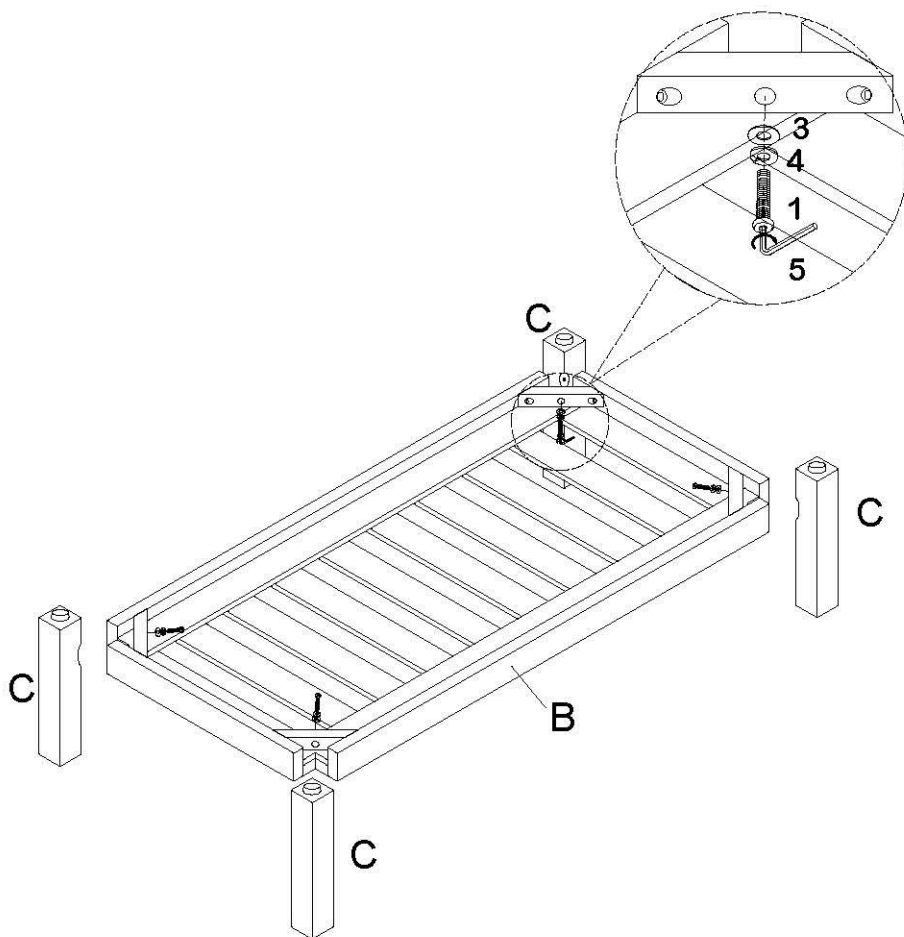

Step 1

1. Attach Legs (C) to each corner of the Shelf (B) using Allen Key Screws (1), four Washers (3) and four Lock Washers (4).
2. Use Allen Key (5) to tighten.