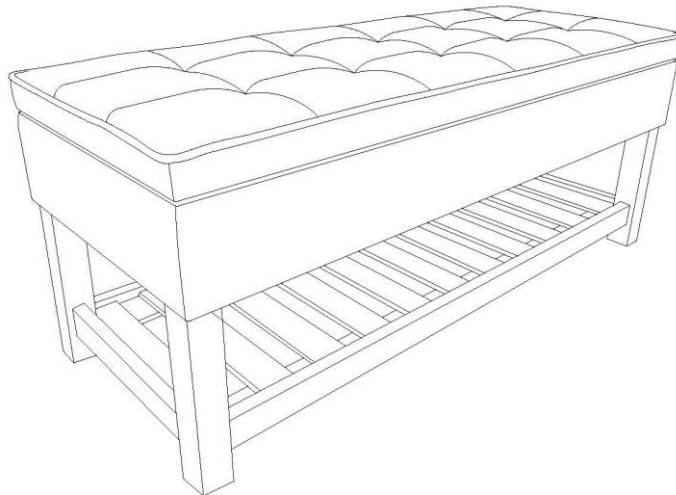

SIMPLIHOME®

Cosmopolitan / Essex / City

Storage Ottoman Bench

MODEL # AXCCOSBN-01-SGL

brooklyn + max™

Wynden+Hall™
HOME DECOR

SIMPLIHOME®

Great quality is a right.

Step 1

1. Attach Legs (C) to each corner of the Shelf (B) using Allen Key Screws (1), four Washers (3) and four Lock Washers (4).
2. Use Allen Key (5) to tighten.

Step 2

1. Place Ottoman (A) on the assembled Shelf (B) and open the storage lid.
2. Attach Ottoman (A) to Shelf (B) using Allen Key Screws (2), four Washers (3) and four Lock Washers (4).
3. Use Allen Key (5) to tighten.