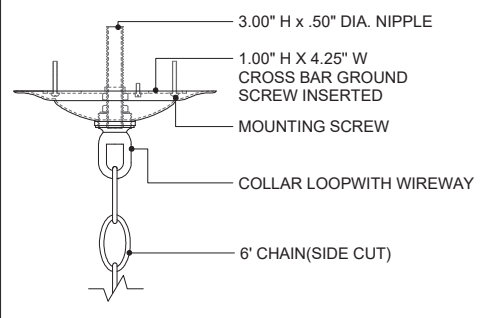

24.50" DIA. BODY  
6.00" DIA. CANOPY  
1.00" H X 4.25" W CROSS BAR

CANOPY DETAIL

TOP VIEW

FRONT VIEW