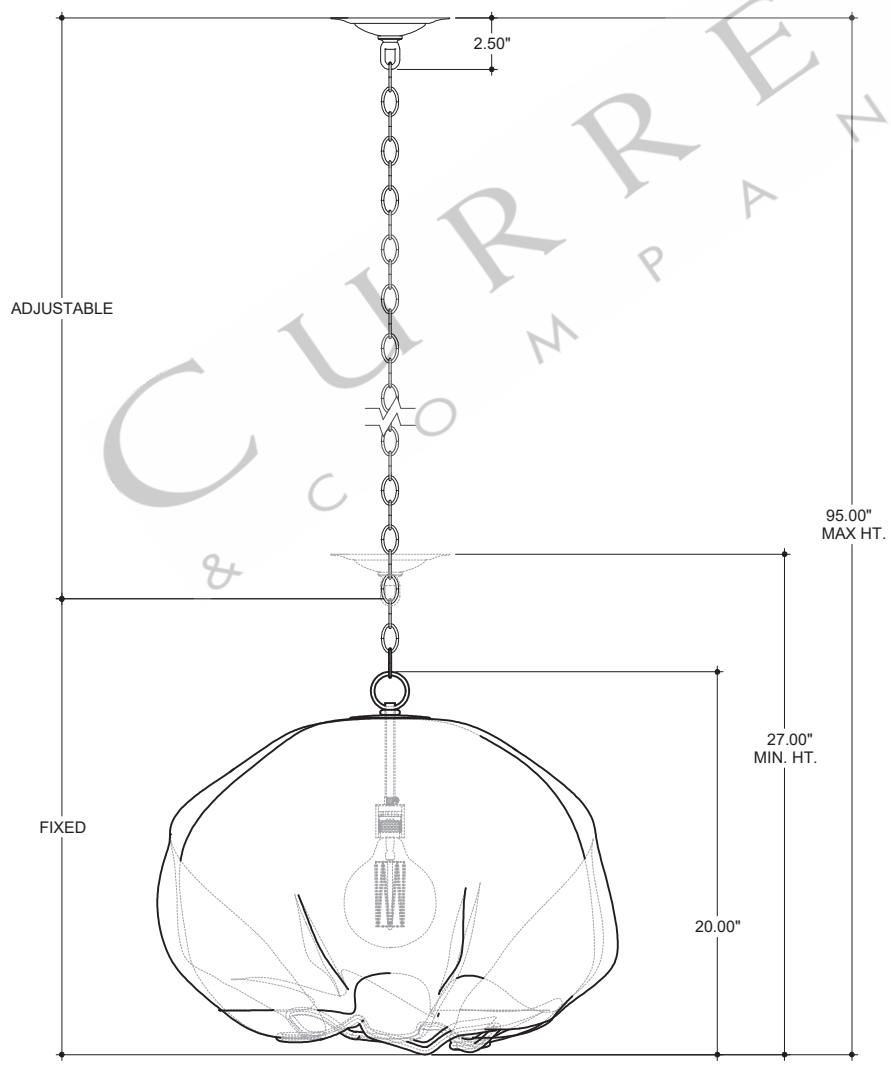

24.50" DIA. BODY  
6.00" DIA. CANOPY  
1.00" H X 4.25" W CROSS BAR

CANOPY DETAIL

TOP VIEW

FRONT VIEW