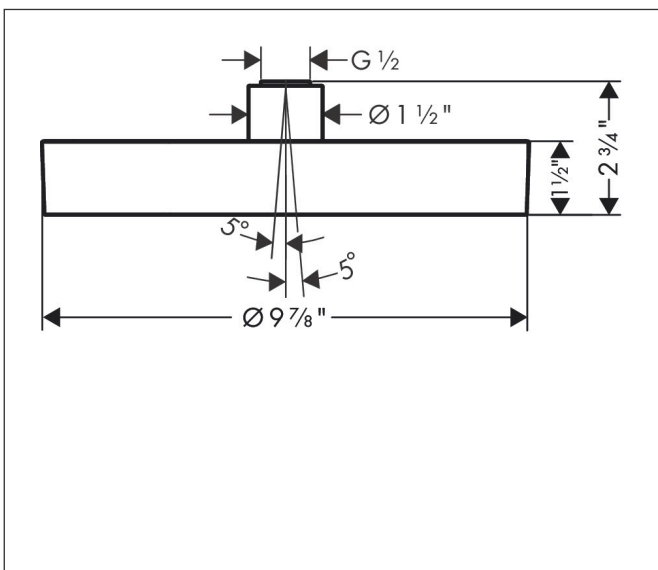

Brand hansgrohe
 Art. Name **Rainfinity** Showerhead 250 1-Jet, 2.5 GPM
 Art. Nr. 26228671
 Surface matte black
 Pos. 1

Product Picture

Drawing

Features

- shower head size: 250 mm
- Spray modes: PowderRain
- Spray face surface: graphite
- Flow: 2.5 GPM (9.5 L/Min)
- Showerhead removable for cleaning