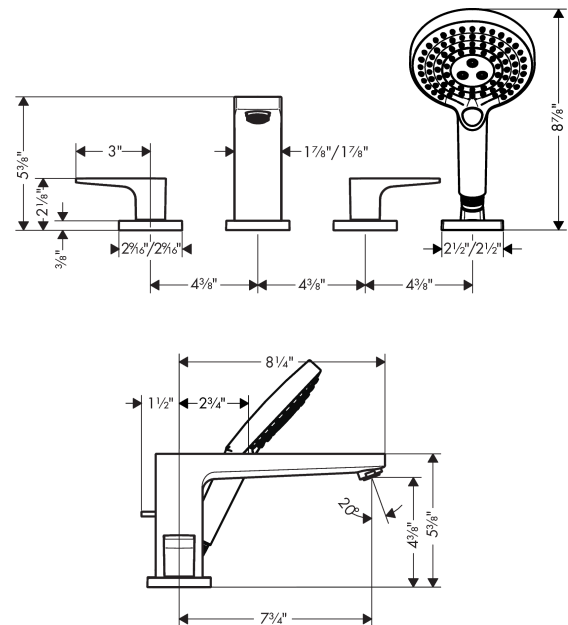

Metropol

4-Hole Roman Tub Set Trim with Lever Handles and 1.75 GPM Handshower

Finishes : **chrome** Part no. : **32557001**

Description

Features

- Flow: 6.0 GPM (22.7 L/Min)
- 90° ceramic valves
- Integrated double backflow prevention

Item details

List Price \$ 891.00

Technology

Compliance

Product image

Scale drawing

Metropol

4-Hole Roman Tub Set Trim with Lever Handles and 1.75 GPM Handshower

Finishes : **chrome** Part no. : **32557001**

Exploded drawing

Year of production: >01/19

Metropol

4-Hole Roman Tub Set Trim with Lever Handles and 1.75 GPM Handshower

Finishes : **chrome** Part no. : **32557001**

Spare parts list

Year of production: >01/19

Pos.	Description	Part no.	Price	PU
1	diverter knob	98707000	-	1
2	aerator M24x1 (30 l/min)	96512000	-	1
3	O-ring 41x1,5	98168000	-	1
4	selector assy	96775000	-	1
5	O-Ring 14x2,5	98189000	-	1
6	O-Ring 23x2,5	98183000	-	1
7	O-Ring 22x2	98185000	-	1
8	O-ring 9x2,5	98217000	-	1
9	handle fixing set	94184000	-	1
10	set of color-rings cold / hot water	95819000	-	1
11	O-ring 56x2	98468000	-	1
12	flat seal	98749000	-	1
13	handshower	26036001	-	1
14	shower holder	28071000	-	1
15	set of non return valves DW 15	94074000	-	1
16	spout cpl.	93151000	-	1
17	escutcheon for spout	93152000	-	1
18	handle for hot water	93167000	-	1
19	handle for cold water	93168000	-	1
20	escutcheon for handle	93169000	-	1
21	escutcheon for shower holder	93153000	-	1
22	filter	92672000	-	1
23	seal	98058000	-	1
24	hollow set screw M6x8	98444000	-	1