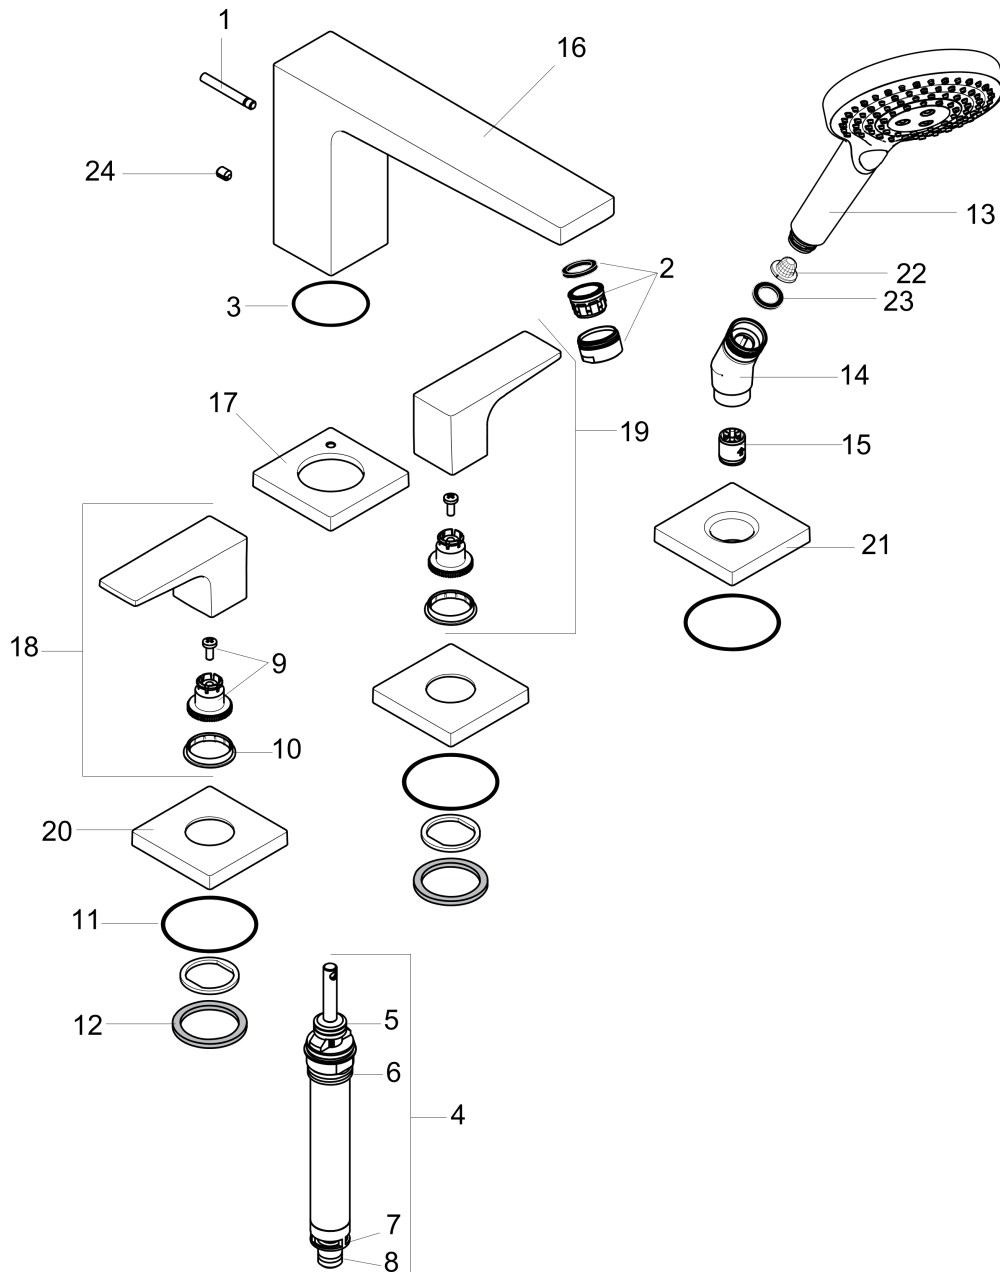

Metropol

4-Hole Roman Tub Set Trim with Lever Handles and 1.75 GPM Handshower

Finishes : **chrome** Part no. : **32557001**

Description

Features

- Flow: 6.0 GPM (22.7 L/Min)
- 90° ceramic valves
- Integrated double backflow prevention

Item details

List Price \$ 891.00

Technology

Compliance

Product image

Scale drawing

Metropol

4-Hole Roman Tub Set Trim with Lever Handles and 1.75 GPM Handshower

Finishes : **chrome** Part no. : **32557001**

Exploded drawing

Year of production: >01/19

Metropol

4-Hole Roman Tub Set Trim with Lever Handles and 1.75 GPM Handshower

Finishes : **chrome** Part no. : **32557001**

Spare parts list

Year of production: >01/19

Pos.	Description	Part no.	Price	PU
1	diverter knob	98707000	-	1
2	aerator M24x1 (30 l/min)	96512000	-	1
3	O-ring 41x1,5	98168000	-	1
4	selector assy	96775000	-	1
5	O-Ring 14x2,5	98189000	-	1
6	O-Ring 23x2,5	98183000	-	1
7	O-Ring 22x2	98185000	-	1
8	O-ring 9x2,5	98217000	-	1
9	handle fixing set	94184000	-	1
10	set of color-rings cold / hot water	95819000	-	1
11	O-ring 56x2	98468000	-	1
12	flat seal	98749000	-	1
13	handshower	26036001	-	1
14	shower holder	28071000	-	1
15	set of non return valves DW 15	94074000	-	1
16	spout cpl.	93151000	-	1
17	escutcheon for spout	93152000	-	1
18	handle for hot water	93167000	-	1
19	handle for cold water	93168000	-	1
20	escutcheon for handle	93169000	-	1
21	escutcheon for shower holder	93153000	-	1
22	filter	92672000	-	1
23	seal	98058000	-	1
24	hollow set screw M6x8	98444000	-	1