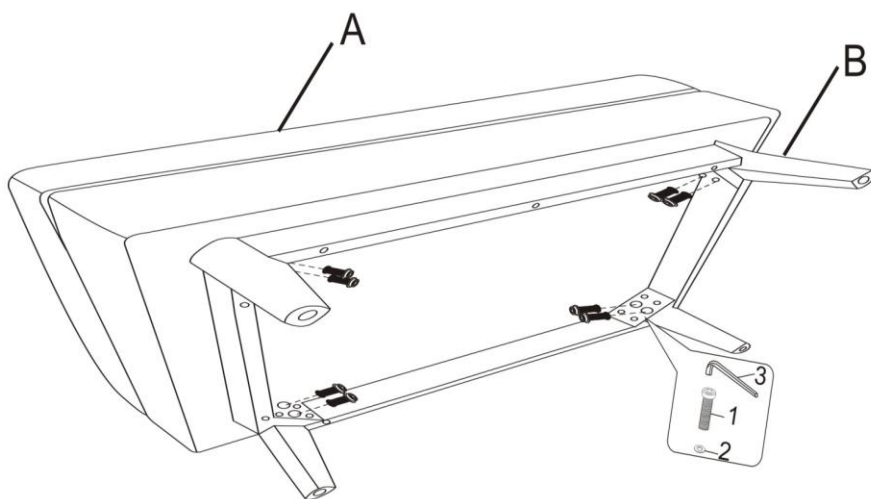

ALLEN KEY SCREW
M6 x 40 mm
QTY 8

2

WASHER
Ø 18 mm
QTY 8

3

ALLEN KEY
5 mm
QTY 1

Step 1

1. Place Ottoman (A) upside down on a flat, smooth surface.
2. Attach Feet (B) using Allen Key Screws (1) and Washers (2).
3. Use Allen Key (3) to tighten.