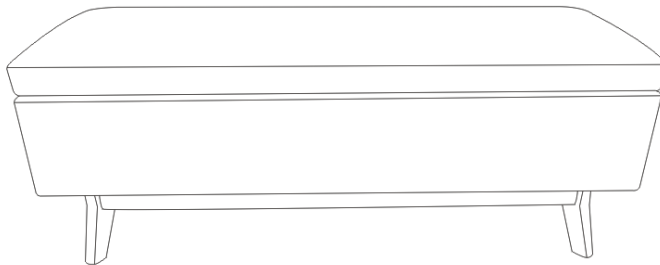

SIMPLIHOME®

Owen / Ethan / Theo

Rectangular Storage Ottoman

MODEL # AXCOT267R-BL

brooklyn + max™

Wynden+Hall™
HOME DECOR

SIMPLIHOME®

Great quality is a right.