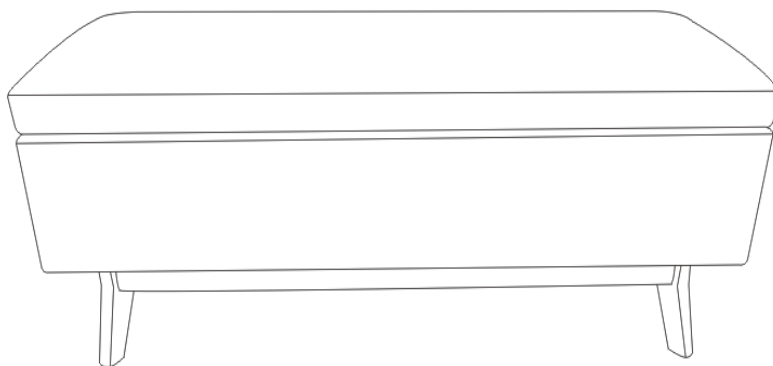

Step 2

I. Turn Ottoman right side up.