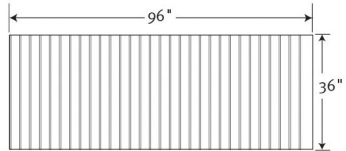

Barcelona
(detail)

Beadboard
(detail)

Geometric
(detail)

Pebble
(detail)

Tangier
(detail)

Single Wall
Panels

Wainscot Beadboard Panels

Decorative Wall Panels

36" wide x 96" high*
(914 mm x 2438 mm)

*Wainscot Beadboard: 96" wide x 36" high