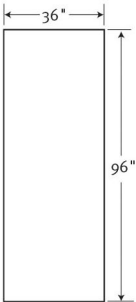

Single Wall
Panels