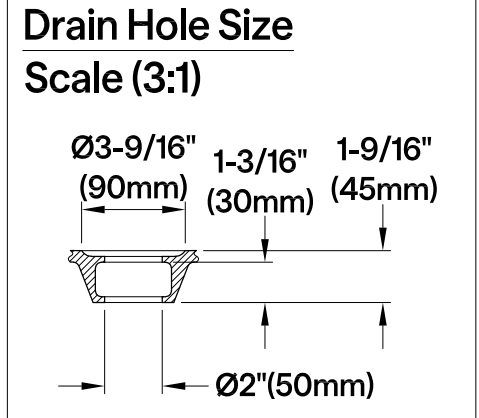

VTRS592826Q

59" Acrylic Freestanding Tub with Drain

M14 x 120 (2 pcs)
M14 x 100 (3 pcs)

Section A-A