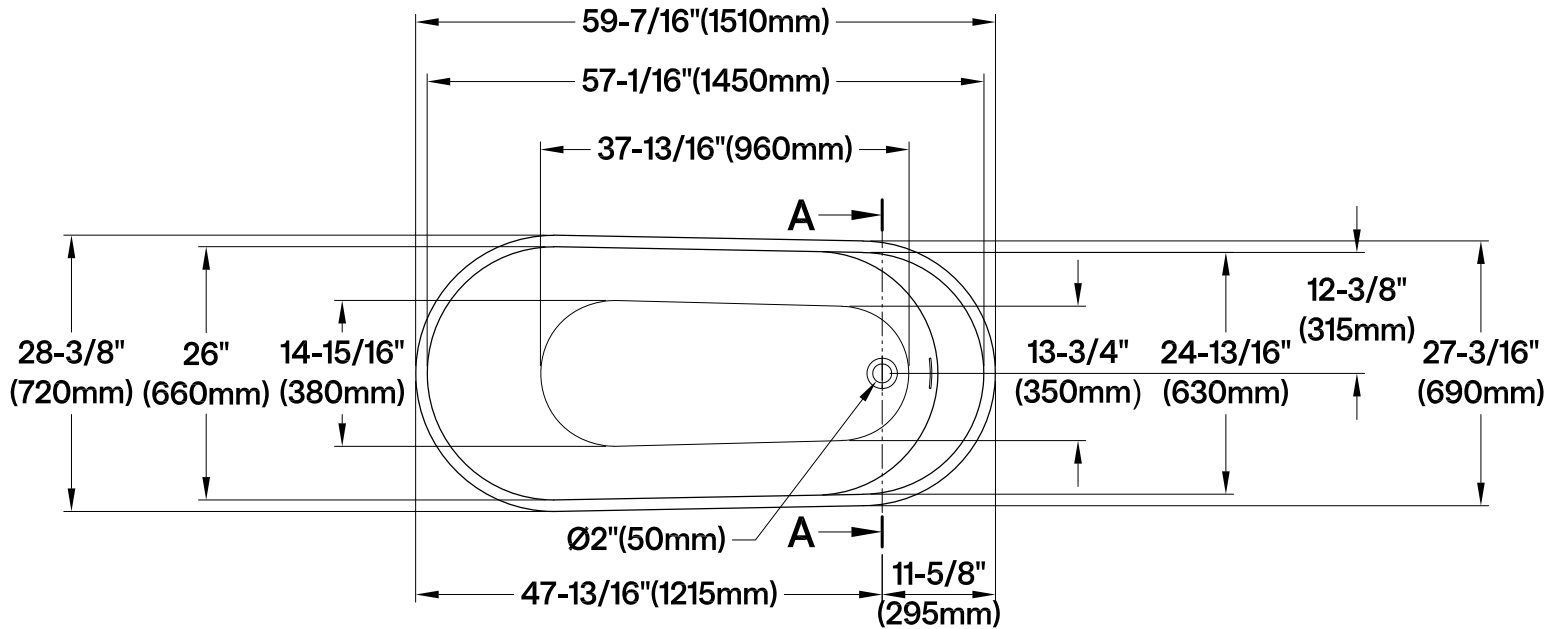

VTRS592826Q

59" Acrylic Freestanding Tub with Drain

M14 x 120 (2 pcs)
M14 x 100 (3 pcs)

Section A-A