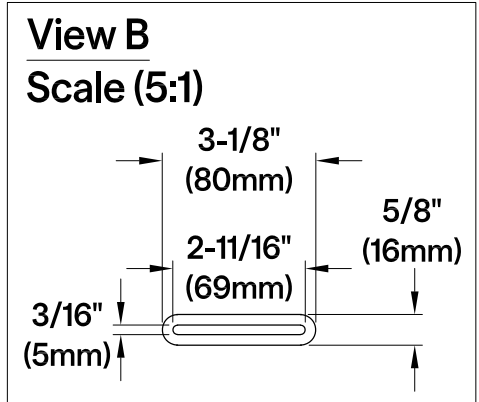

VTRS592826Q

59" Acrylic Freestanding Tub with Drain

M14 x 120 (2 pcs)
M14 x 100 (3 pcs)

Section A-A