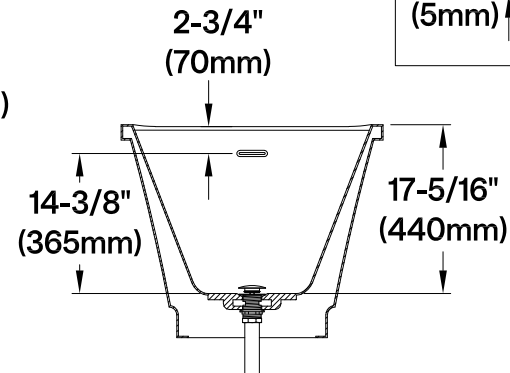

VTRS592826Q

59" Acrylic Freestanding Tub with Drain

M14 x 120 (2 pcs)
M14 x 100 (3 pcs)

Section A-A