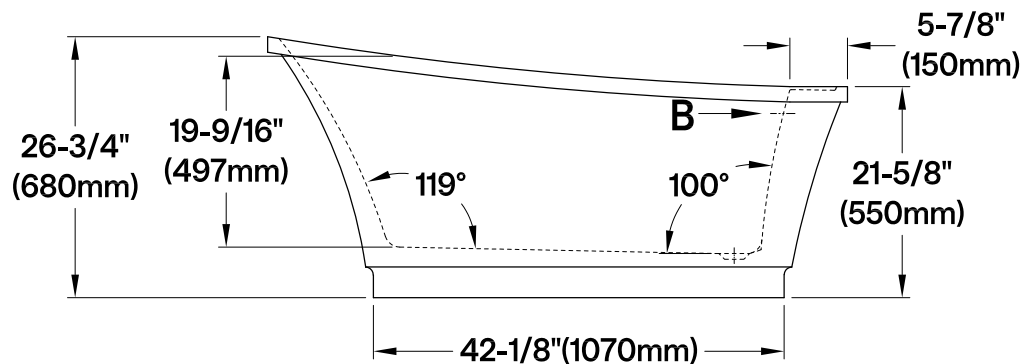

VTRS592826Q

59" Acrylic Freestanding Tub with Drain

M14 x 120 (2 pcs)
M14 x 100 (3 pcs)

Section A-A