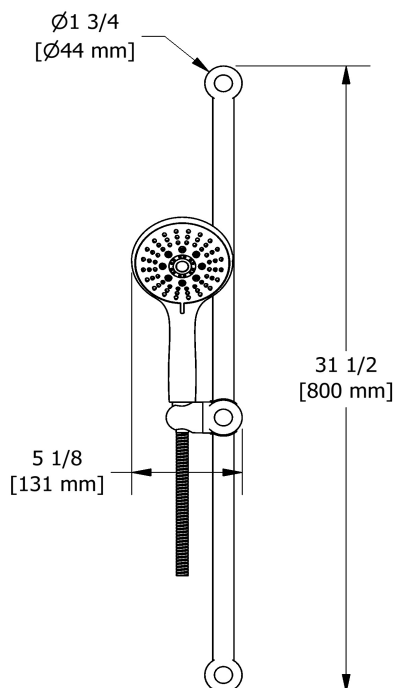

Certifications

- CSA B125.1
- ASME A112.18.1
- CMR248 Approval

Sizes, models and finishes may differ from those presented.

Warranty

This **Riobel Inc.** product you have purchased carries a Limited Lifetime Warranty on the chrome, PVD finish, blacks and all working parts and is guaranteed from the initial purchase date against all manufacturing defects. All other finishes, including plastic components, are guaranteed for one year. All electric and/or electronic parts are covered by a 5-year limited warranty.

Customer Service

Ontario, West Canada : 888-287-5354 Quebec, Maritimes, United States : 866-473-8442