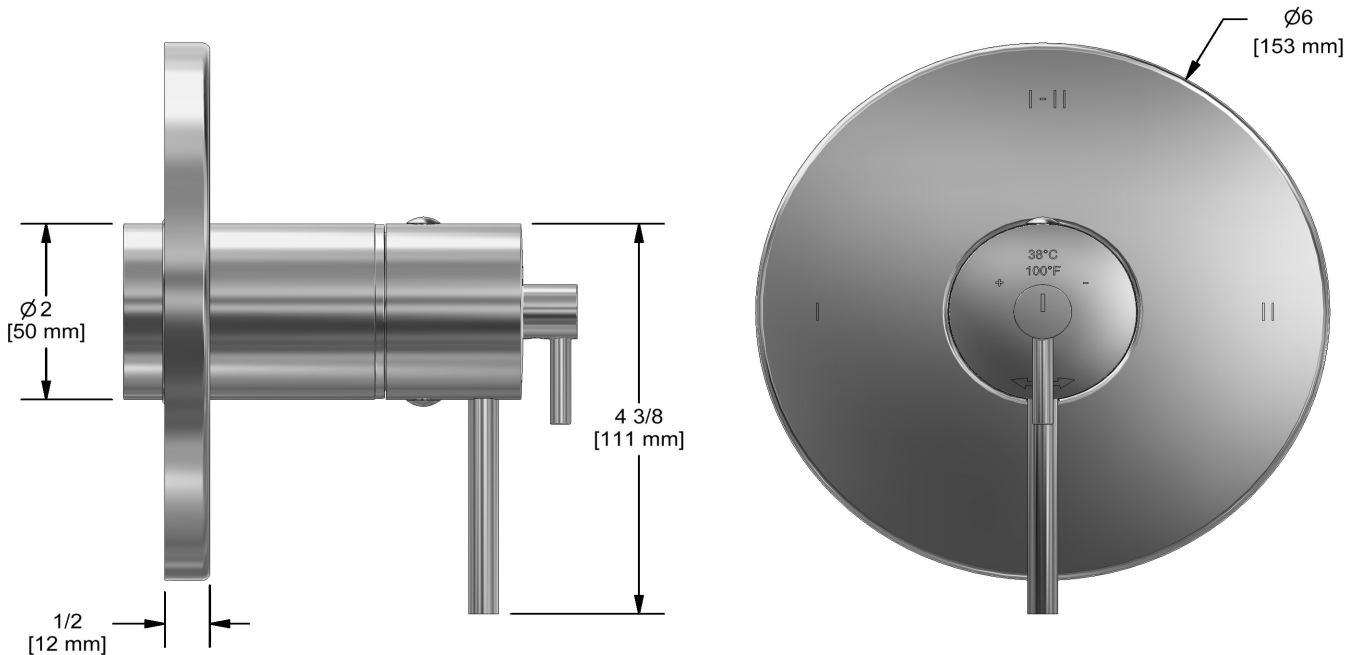

Sizes, models and finishes may differ from those presented.

Warranty

This **Riobel Inc.** product you have purchased carries a Limited Lifetime Warranty on the chrome, PVD finish, blacks and all working parts and is guaranteed from the initial purchase date against all manufacturing defects. All other finishes, including plastic components, are guaranteed for one year. All electric and/or electronic parts are covered by a 5-year limited warranty.

Customer Service

Ontario, West Canada : 888-287-5354 Quebec, Maritimes, United States : 866-473-8442