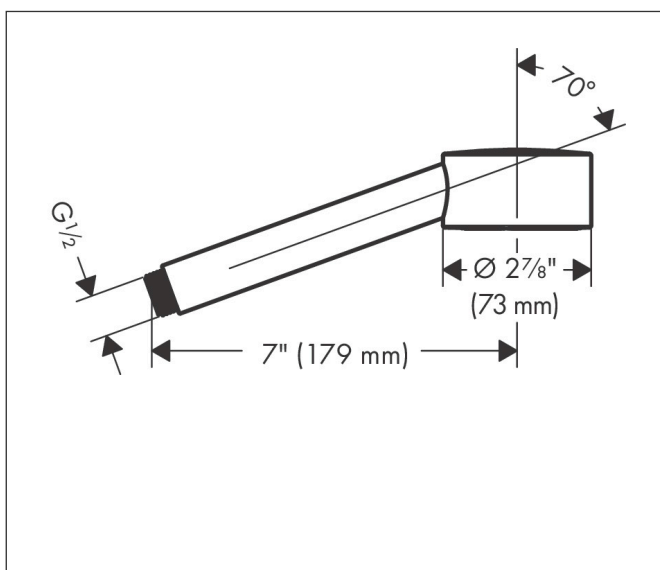

Brand	AXOR
Art. Name	AXOR One Handshower 1-Jet, 2.5 GPM
Art. Nr.	48653821
Surface	brushed nickel
Pos.	1

Product Picture

Features

- Spray modes: PowderRain
- Flow: 2.5 GPM (9.5 L/Min)

Drawing

Technology

Spray Types