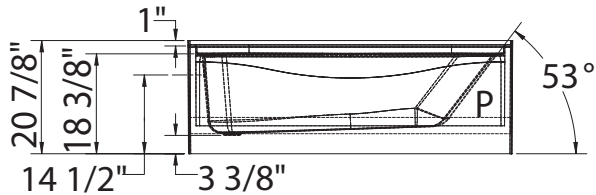

### ABOVE-THE-FLOOR

- ( ▲ ): Indicates Whirlpool jets positioning
- ( △ ): Indicates suction positioning
- ( ▣ ): Indicates chromatherapy light positioning

All dimensions are approximate. Structure measurements must be verified against the unit to ensure proper fit.