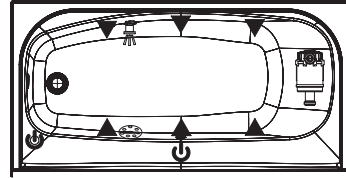

NO SYSTEM

WHIRLPOOL WITH CHROMATHERAPY

NOT ABOVE-THE-FLOOR

ABOVE-THE-FLOOR

- (▲): Indicates Whirlpool jets positioning
- (△): Indicates suction positioning
- (▣): Indicates chromatherapy light positioning

All dimensions are approximate. Structure measurements must be verified against the unit to ensure proper fit.