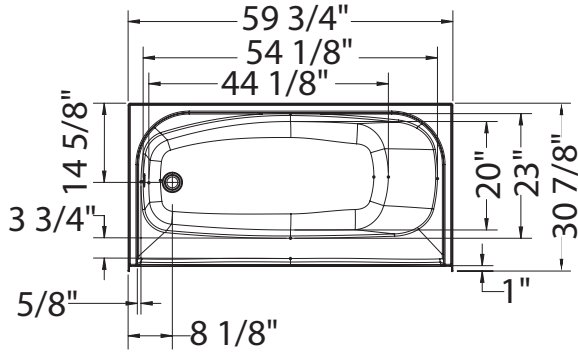

NO SYSTEM

WHIRLPOOL WITH CHROMATHERAPY