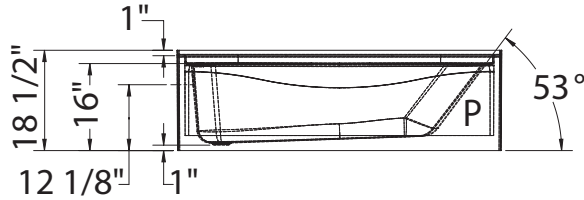

### ABOVE-THE-FLOOR

- ( ▲ ): Indicates Whirlpool jets positioning
- ( △ ): Indicates suction positioning
- ( ▣ ): Indicates chromatherapy light positioning

All dimensions are approximate. Structure measurements must be verified against the unit to ensure proper fit.