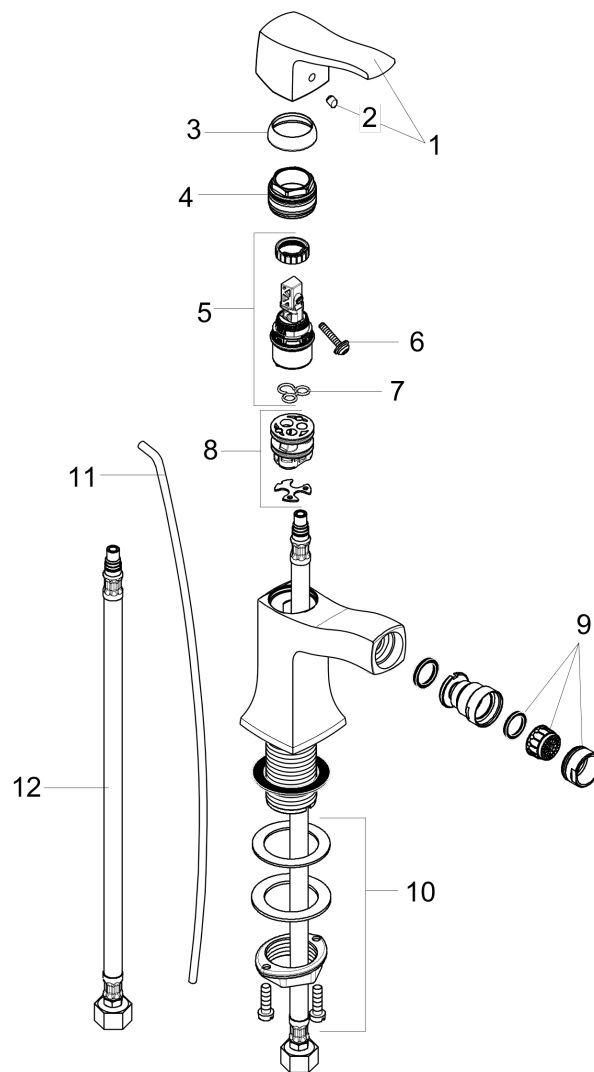

Metris C
Single-Hole Bidet Faucet
 Finishes : **polished nickel**

Part no. : **31275831**

Description

Features

- Pivoting aerator
- Ceramic cartridge
- Includes pop-up drain

Item details

List Price \$ 460.00

Compliance

Product image

Scale drawing

Metris C
Single-Hole Bidet Faucet
 Finishes : **polished nickel**

Part no. : **31275831**

Exploded drawing

Year of production: >**04/09**

Metris C**Single-Hole Bidet Faucet**Finishes : **polished nickel**Part no. : **31275831****Spare parts list**

Year of production: >04/09

Pos.	Description	Part no.	Price	PU
1	handle	31291830	-	1
2	screw cover	96338000	-	1
3	flange	98863830	-	1
4	nut	98864000	-	1
5	cartridge, assy	97685000	-	1
6	locking screw for handle	95140000	-	1
7	seal	98865000	-	1
8	adapter for cartridge	98866000	-	1
9	aerator M24x1 (7 l/min)	13912830	-	1
10	fixing set (Ø 32)	13961000	-	1
11	pull rod	96657830	-	1
12	connection hose 18½" M8x0,75 3/8"	96321001	-	1
a	pop up waste	88509830	-	1
b	fixation extension 35 mm	13898000	-	1