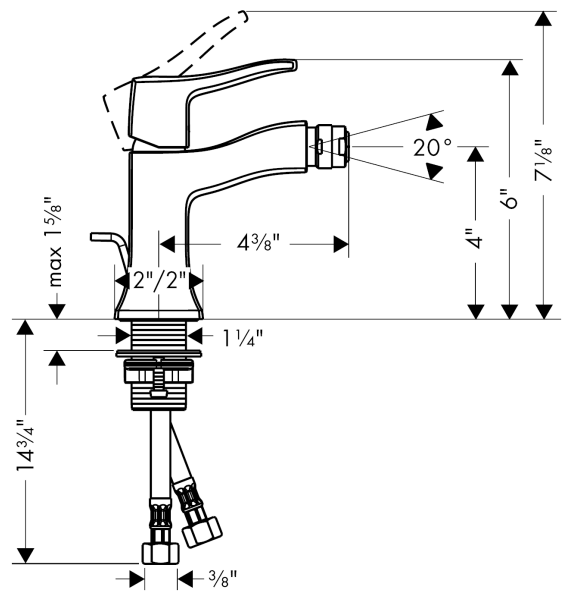

Metris C
Single-Hole Bidet Faucet
 Finishes : **polished nickel**

Part no. : **31275831**

Description

Features

- Pivoting aerator
- Ceramic cartridge
- Includes pop-up drain

Item details

List Price \$ 460.00

Compliance

Product image

Scale drawing

Metris C
Single-Hole Bidet Faucet
 Finishes : **polished nickel**

Part no. : **31275831**

Exploded drawing

Year of production: >**04/09**

Metris C**Single-Hole Bidet Faucet**Finishes : **polished nickel**Part no. : **31275831****Spare parts list**

Year of production: >04/09

Pos.	Description	Part no.	Price	PU
1	handle	31291830	-	1
2	screw cover	96338000	-	1
3	flange	98863830	-	1
4	nut	98864000	-	1
5	cartridge, assy	97685000	-	1
6	locking screw for handle	95140000	-	1
7	seal	98865000	-	1
8	adapter for cartridge	98866000	-	1
9	aerator M24x1 (7 l/min)	13912830	-	1
10	fixing set (Ø 32)	13961000	-	1
11	pull rod	96657830	-	1
12	connection hose 18½" M8x0,75 3/8"	96321001	-	1
a	pop up waste	88509830	-	1
b	fixation extension 35 mm	13898000	-	1