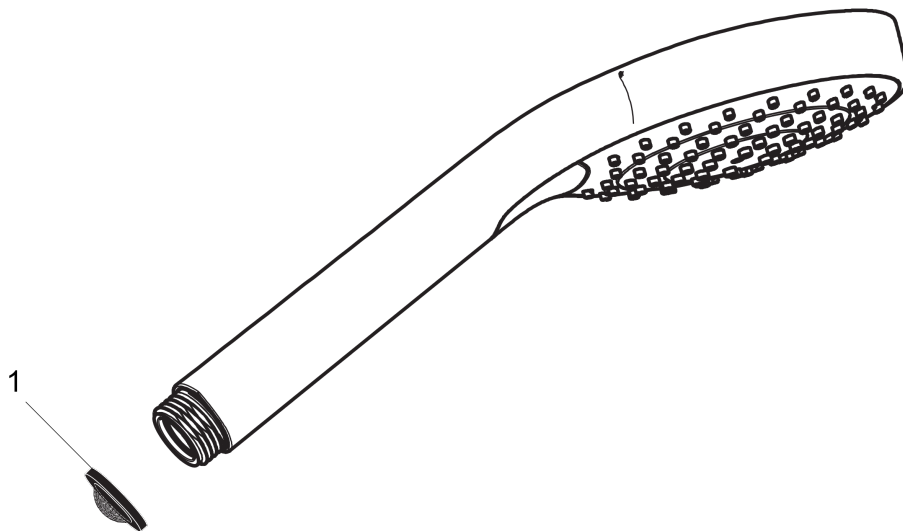

Croma Select E
Handshower 110 Vario-Jet, 2.5 GPM
 Finishes : **white/chrome** Part no. : **26813401**

Description

Features

- Select button for comfortable alternation of spray modes
- 79 no-clog spray channels
- Spray modes: Vario-Jet (spray zones of variable intensity)
- Flow: 2.5 GPM (9.5 L/Min)
- Easy-to-clean white spray face

Item details

List Price \$ 143.00

Technology

Compliance

Product image

Scale drawing

Croma Select E
Handshower 110 Vario-Jet, 2.5 GPM
Finishes : **white/chrome** Part no. : **26813401**

Exploded drawing

Year of production: >10/16

Croma Select E
Handshower 110 Vario-Jet, 2.5 GPM
 Finishes : **white/chrome** Part no. : **26813401**

Spare parts list

Year of production: >**10/16**

Pos.	Description	Part no.	Price	PU
1	filter packing	94246000	-	1