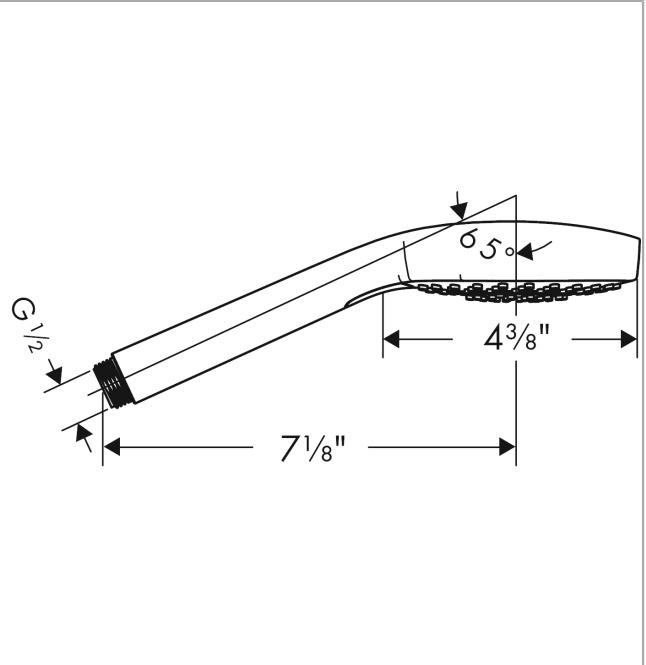

Croma Select E
Handshower 110 Vario-Jet, 2.5 GPM
 Finishes : **white/chrome** Part no. : **26813401**

Description

Features

- Select button for comfortable alternation of spray modes
- 79 no-clog spray channels
- Spray modes: Vario-Jet (spray zones of variable intensity)
- Flow: 2.5 GPM (9.5 L/Min)
- Easy-to-clean white spray face

Item details

List Price \$ 143.00

Technology

Compliance

Product image

Scale drawing

Croma Select E
Handshower 110 Vario-Jet, 2.5 GPM
Finishes : **white/chrome** Part no. : **26813401**

Exploded drawing

Year of production: >10/16

Croma Select E
Handshower 110 Vario-Jet, 2.5 GPM
 Finishes : **white/chrome** Part no. : **26813401**

Spare parts list

Year of production: >**10/16**

Pos.	Description	Part no.	Price	PU
1	filter packing	94246000	-	1