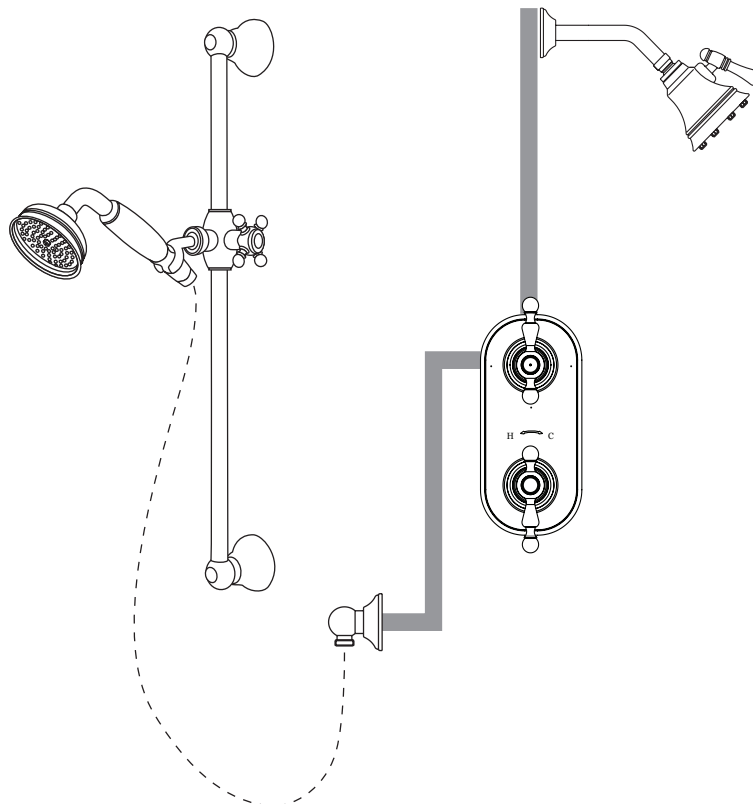

ARCANA ACKIT50EX/L/LM/OP THERMOSTATIC SHOWER PACKAGE

Italian Country Bath Arcana

ACKIT50EL (Ornate Metal Levers)

ACKIT50ELM (Metal Levers)

ACKIT50EOP (Ornate Porcelain Levers)

ACKIT50EX (Cross Handles)

FEATURES

- Kit Includes:
 - AC390 1/2" Thermostatic Trim
 - 1440/6 Shower Arm
 - WI0123 Showerhead
 - 1301E Handshower Set
- To complete package, you must order rough
 - R1050BD Thermostatic Rough

COLORS/FINISHES

- Polished Chrome
- Polished Nickel
- Satin Nickel
- Tuscan Brass

WARRANTY

- Limited Lifetime Warranty

LM Lever Option

L Lever Option

OP Lever Option