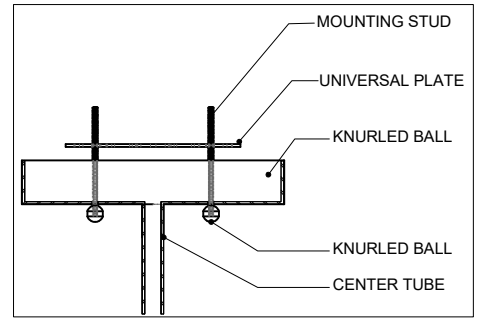

13.75" BODY

3.00" L X 4.00" W
UNIVERSAL PLATE

TOP VIEW

FRONT VIEW

9000-0982

ALL WORK © 2022 CURREY & COMPANY