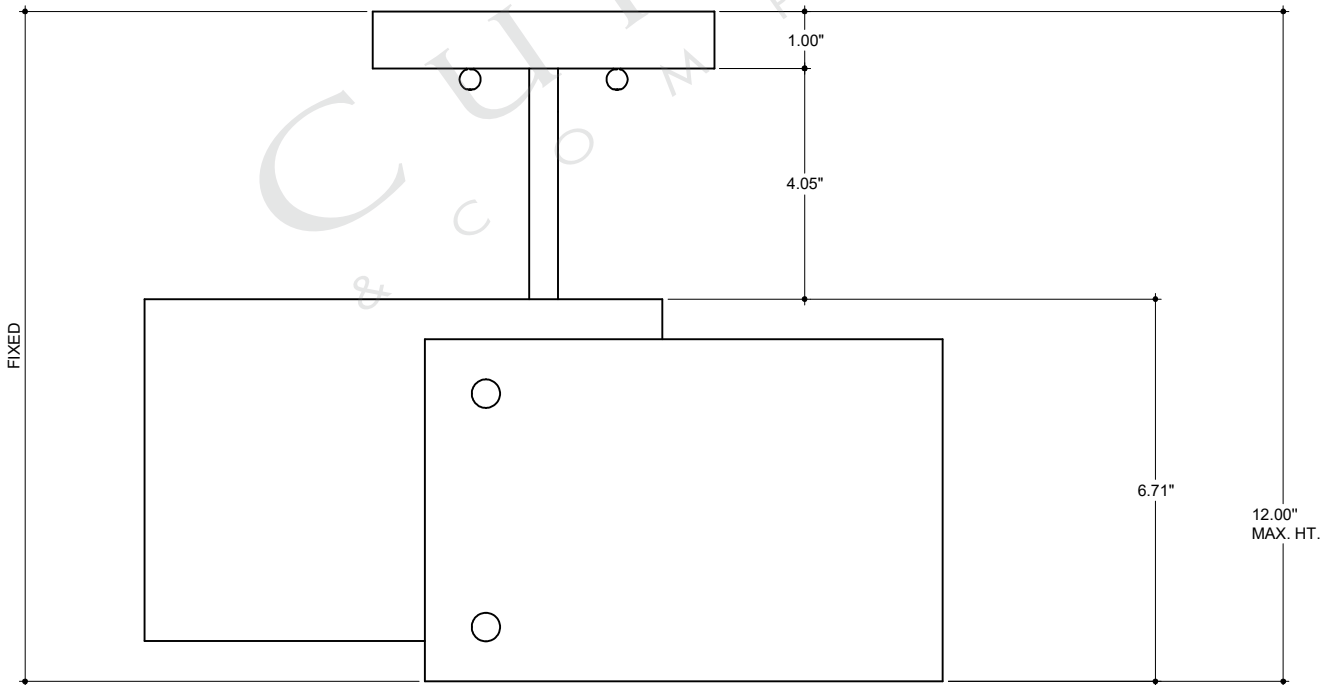

13.75" BODY

3.00" L X 4.00" W
UNIVERSAL PLATE

TOP VIEW

FRONT VIEW

9000-0982

ALL WORK © 2022 CURREY & COMPANY