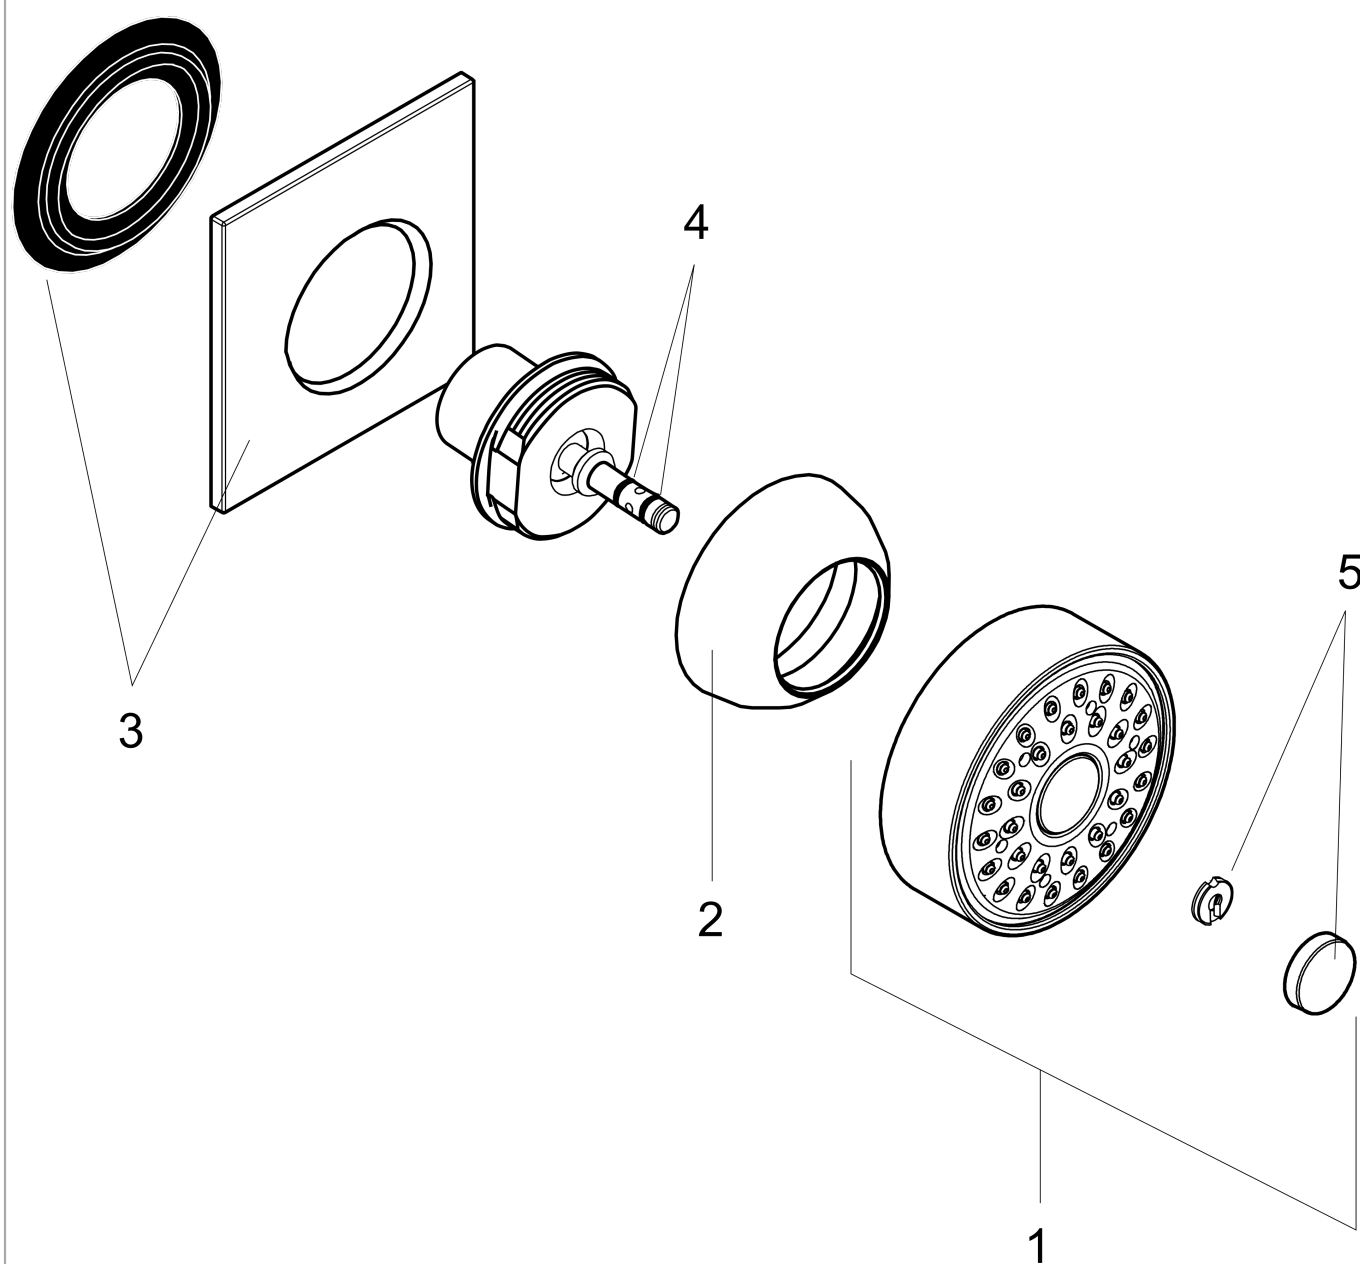

Bodyspray Square

Finishes : **chrome** Part no. : **28469001**

Description

Features

- Flow: 2.5 GPM (9.5 L/Min)
- 1/2" NPT

Technology

Product image

Scale drawing

Bodyspray Square

Finishes : **chrome** Part no. : **28469001**

Exploded drawing

Year of production: >04/07

Bodyspray Square

Finishes : **chrome** Part no. : **28469001**

Spare parts list

Year of production: >04/07

| Pos. | Description | Part no. | PC | PU |
|------|-----------------|----------|----|----|
| 1 | cover | 98943000 | 0 | 1 |
| 2 | spray head cpl. | 98859000 | 0 | 1 |
| 3 | escutcheon | 98858000 | 0 | 1 |
| 4 | O-ring 3x1,5 | 98104000 | 0 | 1 |