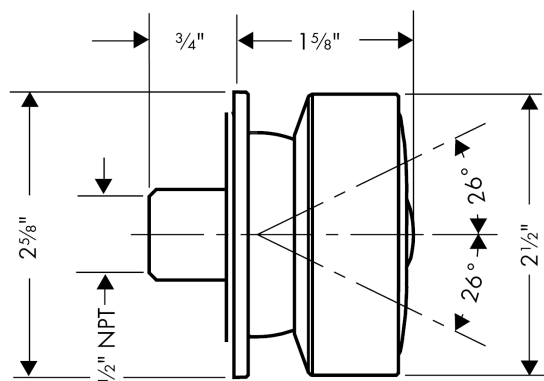

Bodyspray Square

Finishes : **chrome** Part no. : **28469001**

Description

Features

- Flow: 2.5 GPM (9.5 L/Min)
- 1/2" NPT

Technology

Product image

Scale drawing

Bodyspray Square

Finishes : **chrome** Part no. : **28469001**

Exploded drawing

Year of production: >04/07

Bodyspray Square

Finishes : **chrome** Part no. : **28469001**

Spare parts list

Year of production: >04/07

| Pos. | Description | Part no. | PC | PU |
|------|-----------------|----------|----|----|
| 1 | cover | 98943000 | 0 | 1 |
| 2 | spray head cpl. | 98859000 | 0 | 1 |
| 3 | escutcheon | 98858000 | 0 | 1 |
| 4 | O-ring 3x1,5 | 98104000 | 0 | 1 |