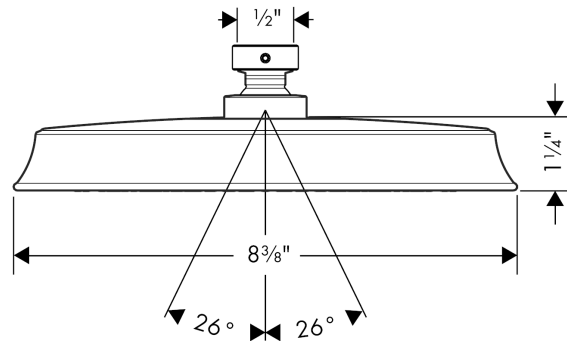

**Raindance Classic
Showerhead 180 1-Jet, 2.5 GPM**

Finishes : **brushed nickel** Part no. : **28421821**

Description

Features

- Spray modes: RainAir
- 107 no-clog spray channels
- Flow: 2.5 GPM (9.5 L/Min)
- Fully-finished matching spray face

Item details

List Price \$ 691.00

Technology

Compliance

Product image

Scale drawing

Raindance Classic
Showerhead 180 1-Jet, 2.5 GPM
Finishes : **brushed nickel** Part no. : **28421821**

Exploded drawing

Year of production: >06/09

Raindance Classic
Showerhead 180 1-Jet, 2.5 GPM
 Finishes : **brushed nickel** Part no. : **28421821**

Spare parts list

Year of production: >**06/09**

Pos.	Description	Part no.	Price	PU
1	filter packing	88649000	-	1