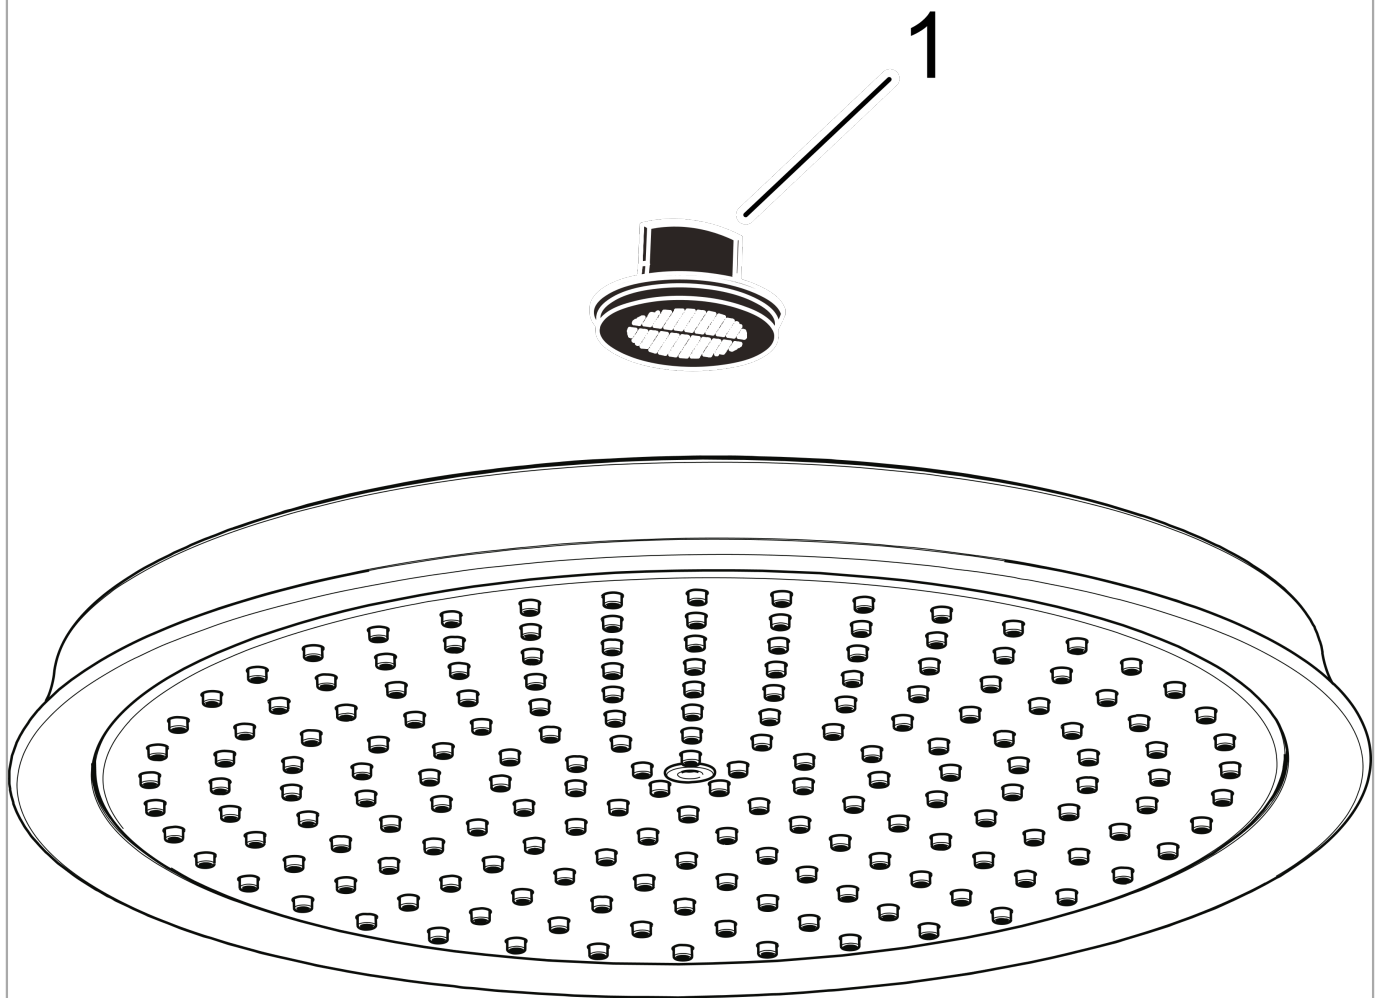

**Raindance Classic
Showerhead 180 1-Jet, 2.5 GPM**

Finishes : **brushed nickel** Part no. : **28421821**

Description

Features

- Spray modes: RainAir
- 107 no-clog spray channels
- Flow: 2.5 GPM (9.5 L/Min)
- Fully-finished matching spray face

Item details

List Price \$ 691.00

Technology

Compliance

Product image

Scale drawing

Raindance Classic
Showerhead 180 1-Jet, 2.5 GPM
Finishes : **brushed nickel** Part no. : **28421821**

Exploded drawing

Year of production: >06/09

Raindance Classic
Showerhead 180 1-Jet, 2.5 GPM
 Finishes : **brushed nickel** Part no. : **28421821**

Spare parts list

Year of production: >**06/09**

Pos.	Description	Part no.	Price	PU
1	filter packing	88649000	-	1