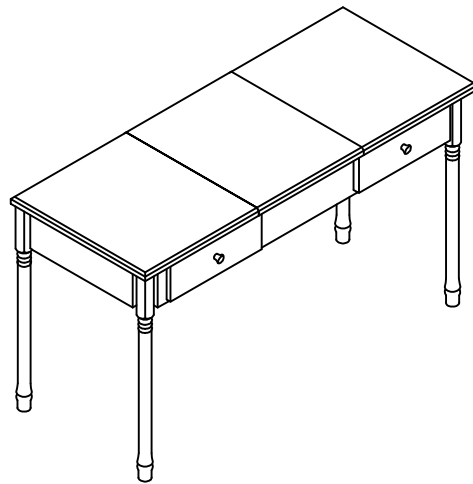

HARDWARES: