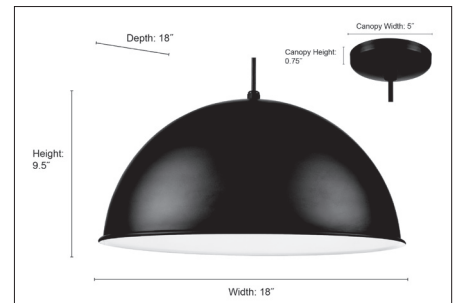

RWDBC18 FINISH

- SB - Satin Black

DIMENSIONS

Width	18"
Height	9.5"
Depth	18"
Canopy Width	5"
Canopy Height	0.75"
Wire	144"
Weight	3.23 lbs

MATERIAL

Aluminum

LAMPING

# Bulbs	1-Medium
Bulb Base	Medium (E26)
Watts per Bulb	100W
Voltage	120V
Total Wattage	100W
Bulbs Included	No

CERTIFICATION

ETL Listed	Damp Location

WARRANTY

5 Year Product Warranty

RWDBC18-SB

ITEM NUMBER

SKU RWDBC18-SB

Note: All finishes on outdoor lighting must be properly maintained and treated. Therefore, we suggest cleaning with a regular application of finish preserving & renewing products such as Rejuvenate.