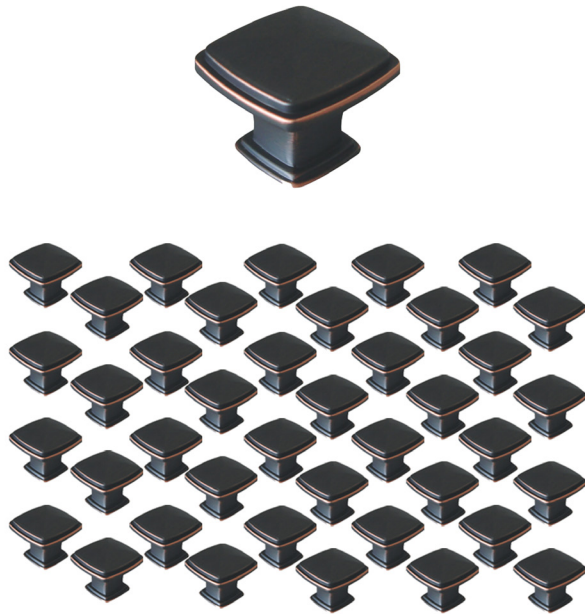

Park Avenue Cabinet Knob, 40-Pack
Oil Rubbed Bronze

SPECIFICATIONS

MATERIAL CONSTRUCTION:	Steel
MOUNTING HARDWARE INCLUDED:	Yes
TOOLS NEEDED FOR INSTALLATION:	Screwdriver
ASSEMBLED DIMENSIONS:	1" H x 1.25" L
ASSEMBLED WEIGHT:	3.28 lbs.
LEVER/PULL LENGTH:	n/a
CENTER TO CENTER:	n/a
PROJECTION:	1"