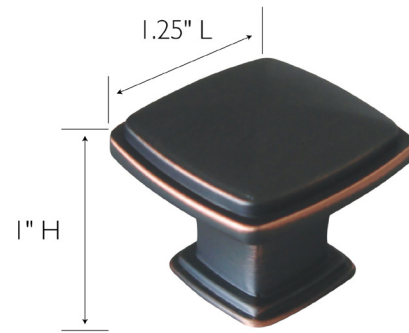

Park Avenue Cabinet Knob, 40-Pack
Oil Rubbed Bronze

SPECIFICATIONS

MATERIAL CONSTRUCTION:	Steel
MOUNTING HARDWARE INCLUDED:	Yes
TOOLS NEEDED FOR INSTALLATION:	Screwdriver
ASSEMBLED DIMENSIONS:	1" H x 1.25" L
ASSEMBLED WEIGHT:	3.28 lbs.
LEVER/PULL LENGTH:	n/a
CENTER TO CENTER:	n/a
PROJECTION:	1"