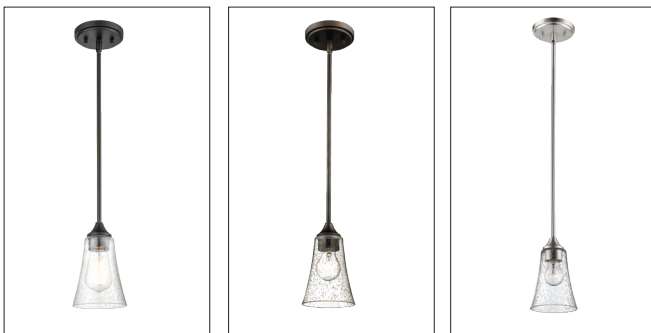

Item Number

SKU'S	1461 MB 1461 MG 1461 RBZ 1461 SN

1461 MB

1461 RBZ

1461 SN

"Making the Desirable Affordable"