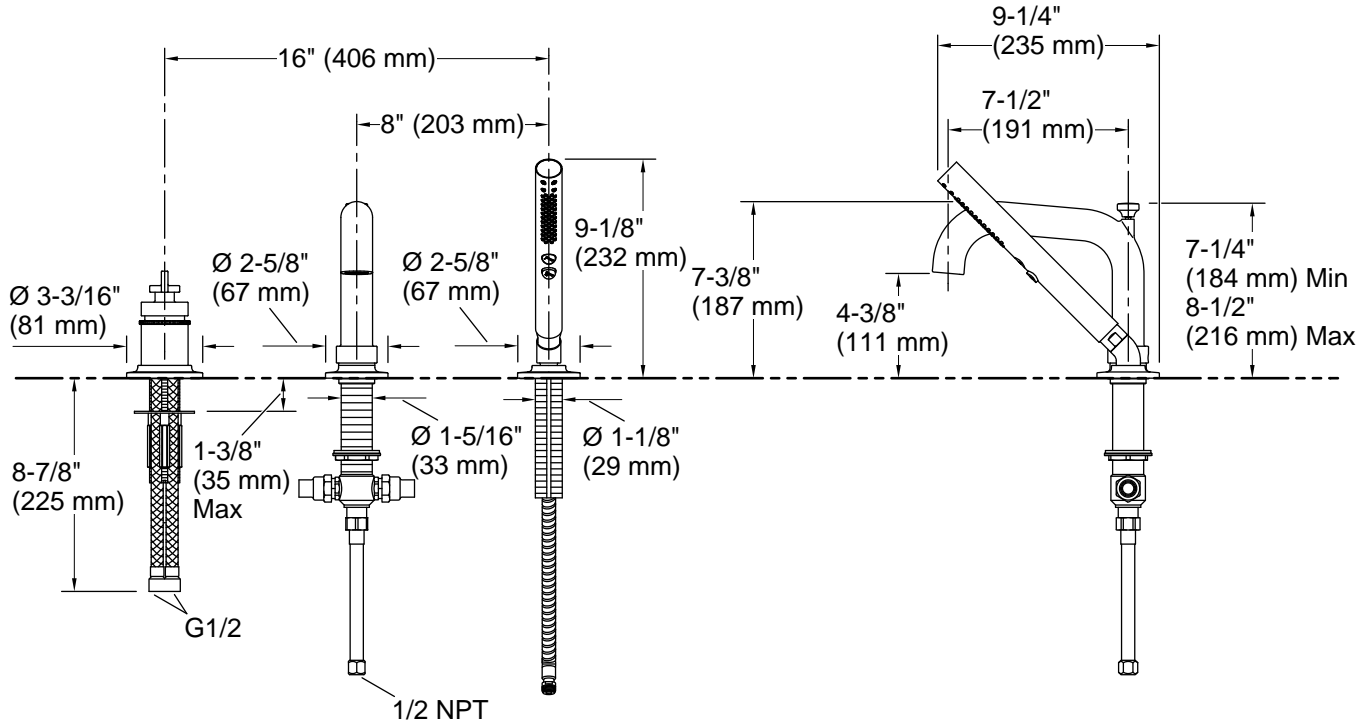

### Features

- Designed in collaboration with Studio McGee
- A single handle controls both on/off activation and temperature setting
- 7-1/2" (191 mm) spout reach
- 9.0 gpm (34.0 lpm) maximum bath faucet flow rate at 45 psi (3.1 bar)
- Includes multifunction handshower
- 1.75 gpm (6.6 lpm) maximum handshower flow rate at 45 psi (3.1 bar)
- Coordinates with other products in the Castia collection

### Technical Information

All product dimensions are nominal.

#### Spout:

Spout reach: 6-1/2" (165 mm)