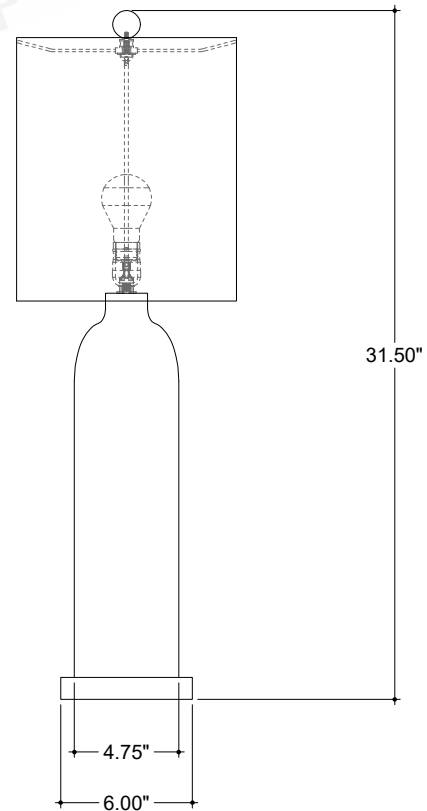

ITEM: 6000-0998

Overall Dimensions

Height: 31.5"

Width: 18"

Depth: 10"

TOP VIEW

FRONT VIEW

SIDE VIEW