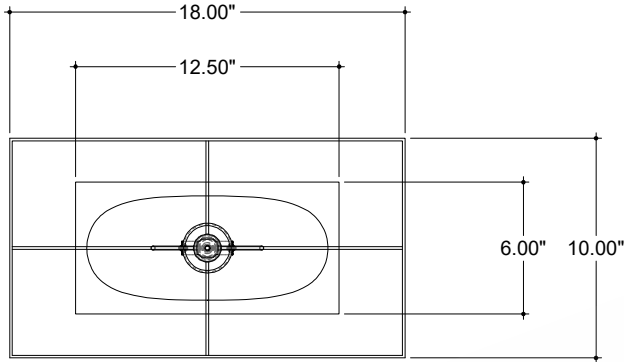

ITEM: 6000-0998

Overall Dimensions

Height: 31.5"

Width: 18"

Depth: 10"

TOP VIEW

FRONT VIEW

SIDE VIEW