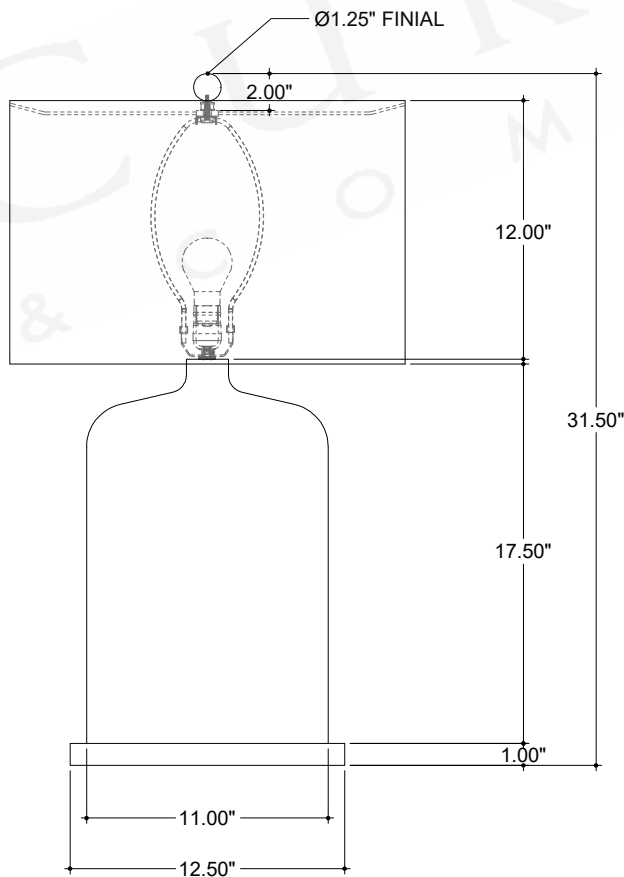

ITEM: 6000-0998

Overall Dimensions

Height: 31.5"

Width: 18"

Depth: 10"

TOP VIEW

FRONT VIEW

SIDE VIEW