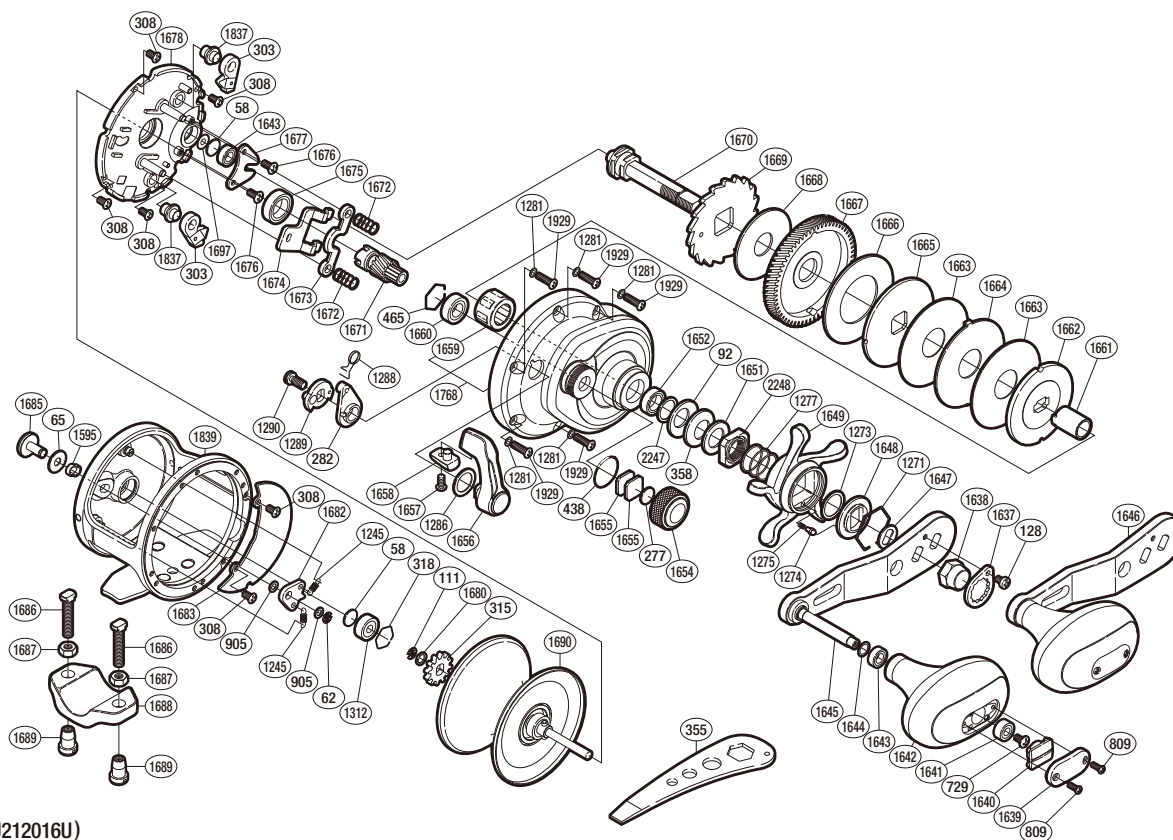

SHIMANO

TRINIDAD

TN-16A

(51RJ212016U)

#	Part No.	Description	#	Part No.	Description	#	Part No.	Description
58	10GEU	Spacer B	1595	104MS	Click Switch Cam	1668	10CLZ	Drag Washer
62	105NK	E Lock	1637	10QUA	Handle Nut Plate	1669	10DAP	Anti-Reverse Ratchet
65	104H2	Spacer	1638	10Q1L	Handle Nut	1670	10D6N	Drive Shaft
92	1052E	Coned Disc Spring (8H)	1639	108SQ	Handle Knob I.D. Plate	1671	10A7N	Pinion Gear
111	105NJ	E Lock	1640	10B97	Handle Knob Seal	1672	104C3	Yoke Spring
128	10QG0	Screw	1641	10KX1	Ball Bearing	1673	10485	Yoke
277	10896	Cast Control Spacer	1642	102HD	Handle Knob	1674	10488	Clutch Plate
282	10L29	Eccentric Cam Bushing	1643	105BP	Ball Bearing	1675	10KX7	Ball Bearing
303	10MWB	Anti-Reverse Pawl	1644	10HV3	Washer	1676	103EC	Screw
308	10LSK	Screw	1645	109ZR	Handle Shank Assembly	1677	109VK	Drive Shaft Retainer
315	104F1	Click Gear	1646	102VQ	Handle Assembly	1678	105WT	Set Plate
318	10GGM	Bearing Retainer	1647	107QM	Drive Shaft Shield	1680	10HWX	Washer
358	10EW3	Coned Disc Spring (8L)	1648	10J27	Star Drag Click Plate	1682	10GQL	Click Pawl
438	108WK	O Ring	1649	10B81	Star Drag	1683	10QCF	Set Plate Sticker
465	10GGN	Bearing Retainer	1651	10J1N	Star Drag Spacer	1685	104GZ	Click Button
729	103E9	Screw	1652	10EX8	Ball Bearing	1690	10ENG	Spool Assembly
809	103NH	Screw	1654	10KWP	Cast Control Cap	1697	10GA0	Washer
905	10J18	Spacer	1655	10890	Cast Control Spacer	1768	109G6	Right Side Plate
1245	1046E	Click Pawl Spring	1656	10877	Clutch Lever	1837	10PE1	Anti-Reverse Pawl Shaft
1271	10KXX	Click Plate Retainer	1657	10LSQ	Screw	1839	10KBV	One-Piece Frame
1273	10G6M	Washer	1658	10C66	Clutch Lever Protector	1929	10M2V	Screw
1274	10BT0	Click Pin	1659	10F37	Roller Clutch Bearing	2247	10J4J	Washer
1275	10HZ6	Click Spring	1660	104JD	Ball Bearing	2248	10QY2	Star Drag Nut
1277	10HZ2	Star Drag Spring	1661	10BR0	Roller Clutch Inner Tube			
1281	10J4B	Washer	1662	10D52	Pressure Plate	1686	10JC2	Rod Clamp Bolt (Accessory)
1286	10G6P	Smoother	1663	10L8J	Drag Washer	1687	10HGH	Rod Clamp Nut B (Accessory)
1288	10JYV	Clutch Spring	1664	10KQK	Eared Washer	1688	10AS4	Rod Clamp (Accessory)
1289	1084H	Clutch Cam	1665	10L56	Drag Washer	1689	10JCE	Rod Clamp Nut Av
1290	10F8N	Screw	1666	10D3E	Drag Washer			
1312	10KAE	Ball Bearing	1667	10QNQ	Drive Gear	355	10MJ2	Wrench (Accessory)