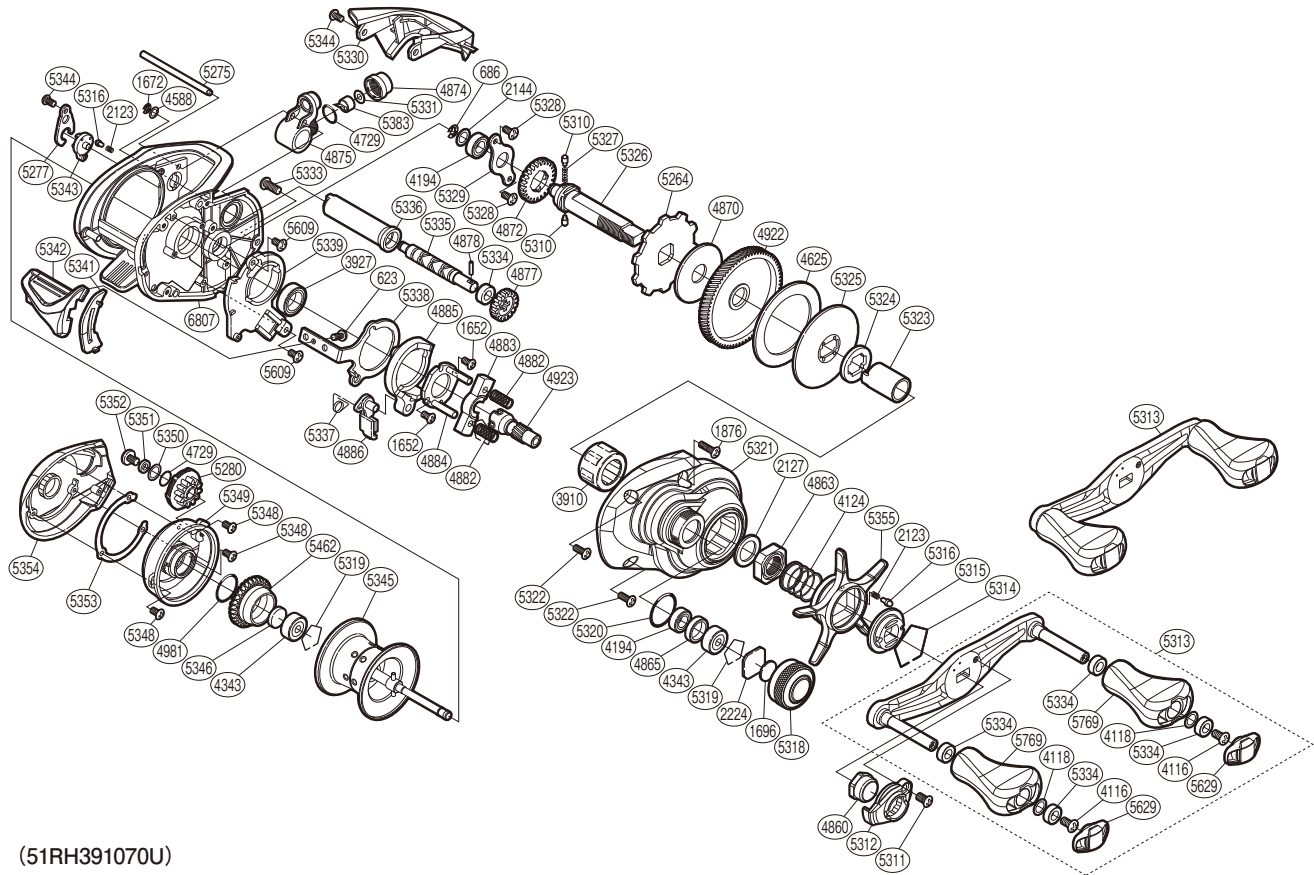

SHIMANO

CURADO

CU-70HG

(51RH391070U)

#	Part No.	Description	#	Part No.	Description	#	Part No.	Description
623	103C0	Screw	4884	10F3X	Clutch Cam Retainer	5333	10LFK	Screw
686	105NK	E Lock	4885	10K0N	Clutch Cam	5334	10PXZ	Bushing
1652	10LVE	Screw	4886	10MME	Clutch Pawl	5335	10TPP	Worm Shaft
1672	105NC	E Lock	4922	10CMC	Drive Gear	5336	10R10	Level Wind Guard
1696	10896	Cast Control Spacer	4923	10CRW	Pinion Gear	5337	10R1H	Clutch Pawl Spring
1876	10LCV	Screw	4981	10LA8	O Ring	5338	10QZV	Clutch Plate
2123	10BT2	Click Spring	5264	10D73	Anti-Reverse Ratchet	5339	10R09	Clutch Guard
2127	10J1N	Star Drag Spacer	5275	10QSH	Stabilizer Bar	5341	10QZW	Clutch Bar Guide
2144	10C4F	Washer	5277	10BGR	Cam Lever Retainer	5342	10R1J	Clutch Bar
2224	1085F	Spool Tension Spacer	5280	10B1X	Brake Dial	5343	1019B	Side Plate Cam Lever
3910	10F5D	Roller Clutch Bearing	5310	10HJG	Idle Gear Pin	5344	10MPD	Screw
3927	10EX8	Ball Bearing	5311	10LFC	Screw	5345	10DP2	Spool Assembly
4116	103E9	Screw	5312	10Q5T	Handle Nut Plate	5346	10EX5	Spacer B
4118	10HTT	Washer	5313	10DPC	Handle Assembly	5348	10L1Q	Screw
4124	10A70	Star Drag Spring	5314	10KXW	Click Plate Retainer	5349	10DLQ	Brake Case
4194	105BP	Ball Bearing	5315	10R3K	Star Drag Click Plate	5350	10GFC	Washer
4343	105C3	Ball Bearing	5316	10MFC	Click Pin	5351	10R3V	Br Dial Spacer
4588	10FJZ	Washer	5318	10QZZ	Cast Control Cap	5352	10R1S	Screw
4625	106XT	Drag Washer	5319	1054D	Bearing Retainer	5353	10R0U	Washer
4729	108WQ	O Ring	5320	10R22	O Ring	5354	10R0L	Left Side Plate
4860	10FFB	Handle Nut	5321	10DP9	Right Side Plate	5355	10R0K	Star Drag
4863	10A3T	Star Drag Nut	5322	10LCG	Screw	5383	10BHQ	Line Guide Pawl
4865	10EYS	Bearing Spacer	5323	10R05	Roller Clutch Inner Tube	5462	101Z6	Brake Ring Gear
4870	10CHF	Drag Washer	5324	10HJH	Key Washer Spacer	5609	10LCT	Screw
4872	10J47	Idle Gear	5325	10R0F	Key Washer	5629	10FMJ	Handle Knob Seal
4874	10FJB	Pawl Cap	5326	10R0A	Drive Shaft	5769	1025N	Handle Knob Assembly
4875	10NVQ	Line Guide	5327	10JDY	Idle Gear Spring	6807	10S2Z	Frame
4877	10FNV	Idle Gear	5328	10LCQ	Screw			
4878	10AEZ	Worm Shaft Pin	5329	109T1	Drive Shaft Retainer			
4882	10487	Yoke Spring	5330	10R12	Level Wind Protector			
4883	1046V	Yoke	5331	104TX	Spacer			