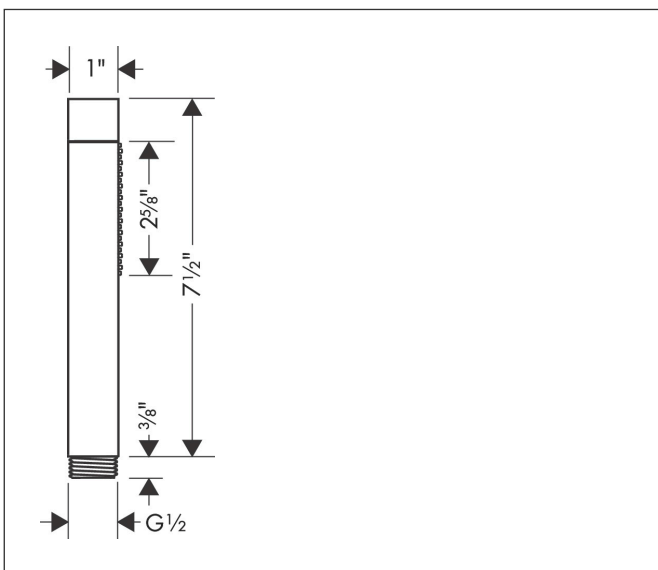

Brand AXOR
 Art. Name **AXOR Starck** Baton Handshower 2-Jet, 2.5 GPM
 Art. Nr. 28532671
 Surface matte black
 Pos. 1

Product Picture

Features

- Spray modes: Rain, Mono
- 82 no-clog spray channels
- Continuous spray mode adjustment
- Spray face finish: Grey
- Flow: 2.5 GPM (9.5 L/Min)

Drawing

Technology

Spray Types