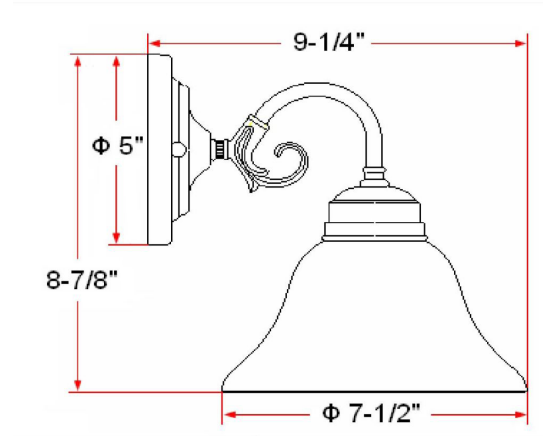

Millbridge I-Light Wall Light
Satin Nickel

SPECIFICATIONS

MOUNTING:	Wall Mount	LED BRIGHTNESS (LUMENS):	N/A
SLOPED CEILING ADAPTABLE:	No	LED COLOR CORRELATED TEMPERATURE (CCT):	N/A
LAMP TYPE 1:	Maximum 60W Medium Base Bulb	LED COLOR RENDERING INDEX (CRI):	N/A
BULB INCLUDED:	No	LED EFFICACY:	N/A
WATTS PER BULB:	60W	LED AVERAGE RATED LIFE:	N/A
TOTAL WATTAGE:	60W	ENERGY EFFICIENT:	No
DIMMABLE:	Yes	LIGHTING AMPS:	N/A
MATERIAL CONSTRUCTION:	Steel	VOLTAGE:	120V
ASSEMBLED DIMENSIONS:	8.9" H x 9.25" L x 7.5" D		
WEIGHT:	2.39 lbs.		
BACKPLATE DIMENSIONS:	5.25" H x 5.25" W		
CANOPY/PLATE DIMENSIONS:	N/A		
GLASS/SHADE DIMENSIONS:	4.2" H x 7.5" L x 7.5" D		
GLASS/SHADE MATERIAL:	Glass		
GLASS/SHADE TYPE:	Alabaster		
GLASS/SHADE COLOR:	White		