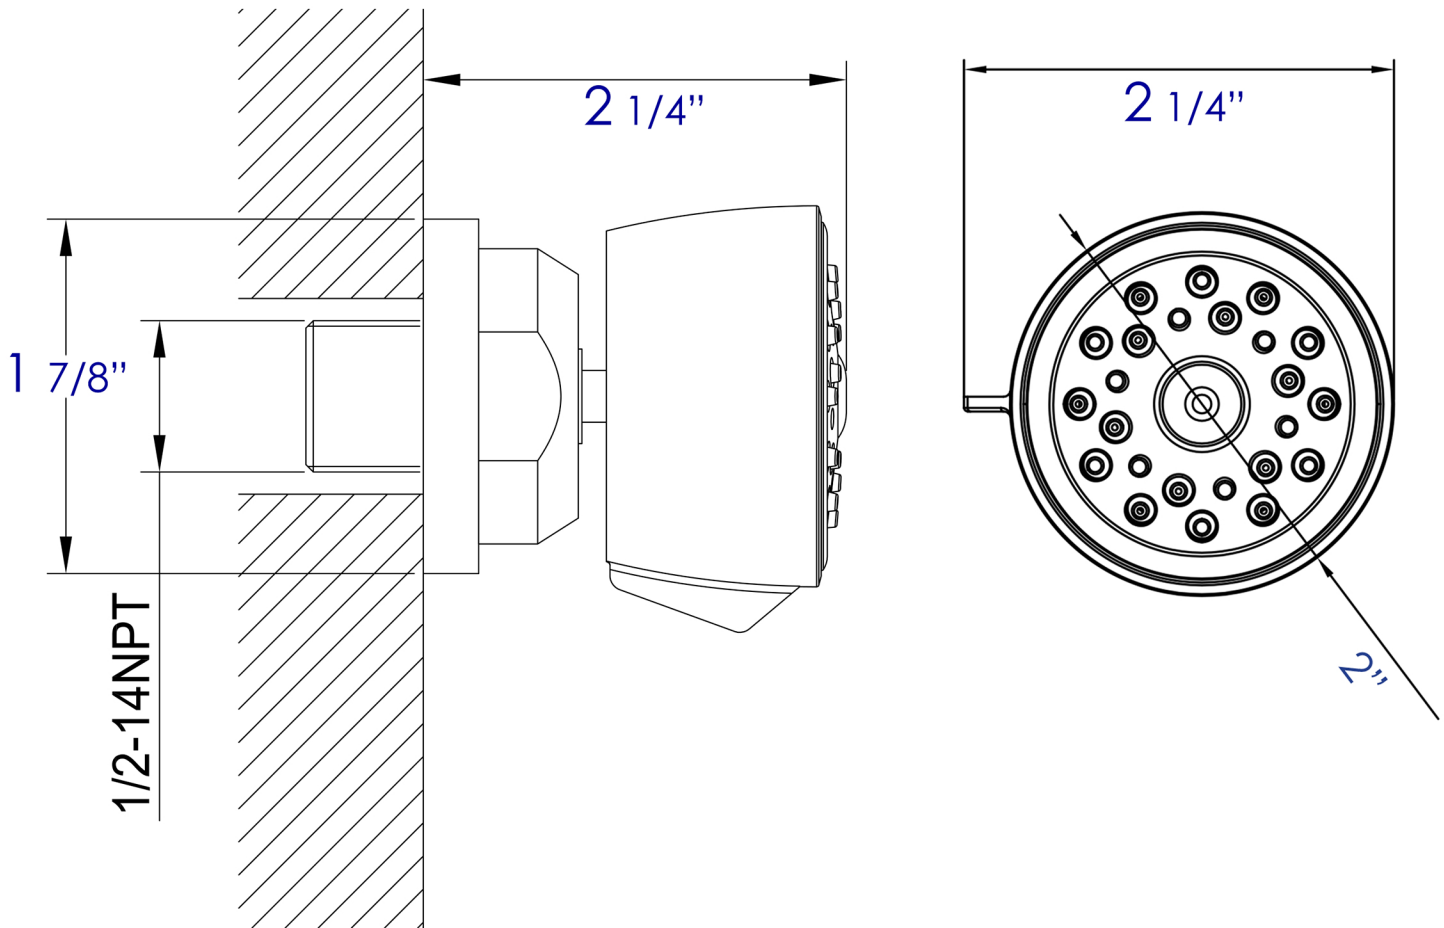

# AB6101

Modern Round Adjustable Shower Body Spray

**Note:** All product dimensions are approximate and should be verified on site prior to installation.  
Visit [www.ALFIbrand.com](http://www.ALFIbrand.com) for more information.