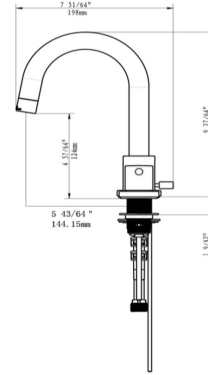

Eastport Widespread Bathroom Faucet Satin Nickel

SPECIFICATIONS

MATERIAL:	Steel/ABS	FLOW RATE:	1.2 GPM
HANDLE MATERIAL:	Zinc	LOW FLOW:	Yes
SPOUT MATERIAL:	N/A	HANDLES - CONFIGURATION:	Double Handle
CARTRIDGE MATERIAL:	Ceramic	HANDLE REACH:	N/A
WATERWAY MATERIAL:	Brass	SPRAYER INCLUDED:	No
DRAIN MATERIAL:	brass	DIMENSIONS WITH DECK PLATE:	N/A
FAUCET TYPE:	Lav Widespread	WEIGHT WITH DECK PLATE:	N/A
MOUNTING TYPE:	Deck Mount	DIMENSIONS W/O DECK PLATE:	N/A
MOUNTING HOLES:	3	WEIGHT W/O DECK PLATE:	N/A
MAX DECK THICKNESS:	N/A	PVD FINISH:	No
DECK PLATE - INCLUDED:	N/A		
SPOUT REACH:	N/A		
SPOUT HEIGHT:	N/A		