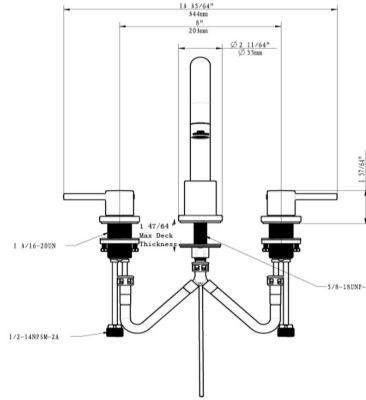

Eastport Widespread Bathroom Faucet Satin Nickel

SPECIFICATIONS

MATERIAL:	Steel/ABS	FLOW RATE:	1.2 GPM
HANDLE MATERIAL:	Zinc	LOW FLOW:	Yes
SPOUT MATERIAL:	N/A	HANDLES - CONFIGURATION:	Double Handle
CARTRIDGE MATERIAL:	Ceramic	HANDLE REACH:	N/A
WATERWAY MATERIAL:	Brass	SPRAYER INCLUDED:	No
DRAIN MATERIAL:	brass	DIMENSIONS WITH DECK PLATE:	N/A
FAUCET TYPE:	Lav Widespread	WEIGHT WITH DECK PLATE:	N/A
MOUNTING TYPE:	Deck Mount	DIMENSIONS W/O DECK PLATE:	N/A
MOUNTING HOLES:	3	WEIGHT W/O DECK PLATE:	N/A
MAX DECK THICKNESS:	N/A	PVD FINISH:	No
DECK PLATE - INCLUDED:	N/A		
SPOUT REACH:	N/A		
SPOUT HEIGHT:	N/A		