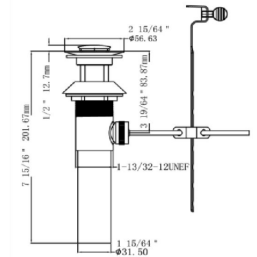

Eastport Widespread Bathroom Faucet Satin Nickel

SPECIFICATIONS

MATERIAL:	Steel/ABS	FLOW RATE:	1.2 GPM
HANDLE MATERIAL:	Zinc	LOW FLOW:	Yes
SPOUT MATERIAL:	N/A	HANDLES - CONFIGURATION:	Double Handle
CARTRIDGE MATERIAL:	Ceramic	HANDLE REACH:	N/A
WATERWAY MATERIAL:	Brass	SPRAYER INCLUDED:	No
DRAIN MATERIAL:	brass	DIMENSIONS WITH DECK PLATE:	N/A
FAUCET TYPE:	Lav Widespread	WEIGHT WITH DECK PLATE:	N/A
MOUNTING TYPE:	Deck Mount	DIMENSIONS W/O DECK PLATE:	N/A
MOUNTING HOLES:	3	WEIGHT W/O DECK PLATE:	N/A
MAX DECK THICKNESS:	N/A	PVD FINISH:	No
DECK PLATE - INCLUDED:	N/A		
SPOUT REACH:	N/A		
SPOUT HEIGHT:	N/A		