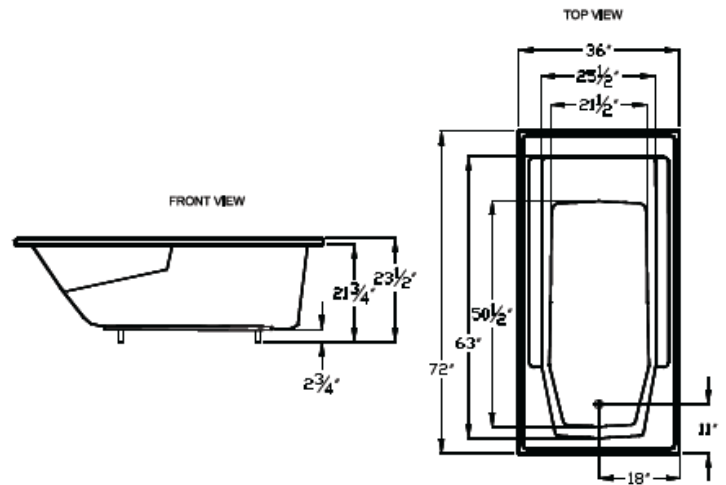

G3672TO
72" x 36" x 23.5"

FEATURES

FINISH	PRODUCT	PIECES	WALL
AcrylX™	Tub-Only	One	Smooth

OPTIONS

WHIRLPOOL	STANDARD COLOR	ACCESSORIES
Yes	White, Bone, Biscuit	Drain

TECHNICAL INFORMATION

WT	LOAD FACTOR	HANDED BY	CODES
115	0.71	Drain	ANSI 124.1, UPC

AVAILABILITY

Due to the nature of the materials, dimensions may vary +/- 1/2".