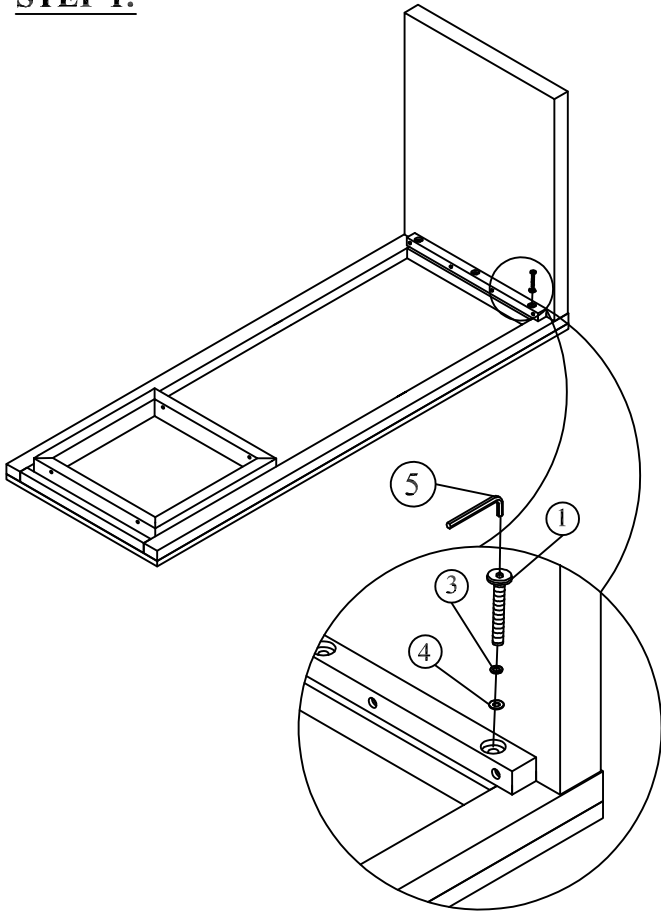

OXFORD WATERFALL DESK ASSEMBLY INSTRUCTIONS

BOX #1

A. PEDESTAL BASE

BOX#2

B. DESK TOP
C. DESK LEG

HARDWARE PACKED IN BOX #2

1	ALLEN BOLT (M6X50)		3 PCS
2	ALLEN BOLT (M6X38)		4 PCS
3	SPRING WASHER (M6)		7 PCS
4	FLAT WASHER (M6)		7 PCS
5	ALLEN KEY		1 PC

OXFORD WATERFALL DESK ASSEMBLED

STEP 1:

STEP 2:

STEP 3:

ASSEMBLY COMPLETE