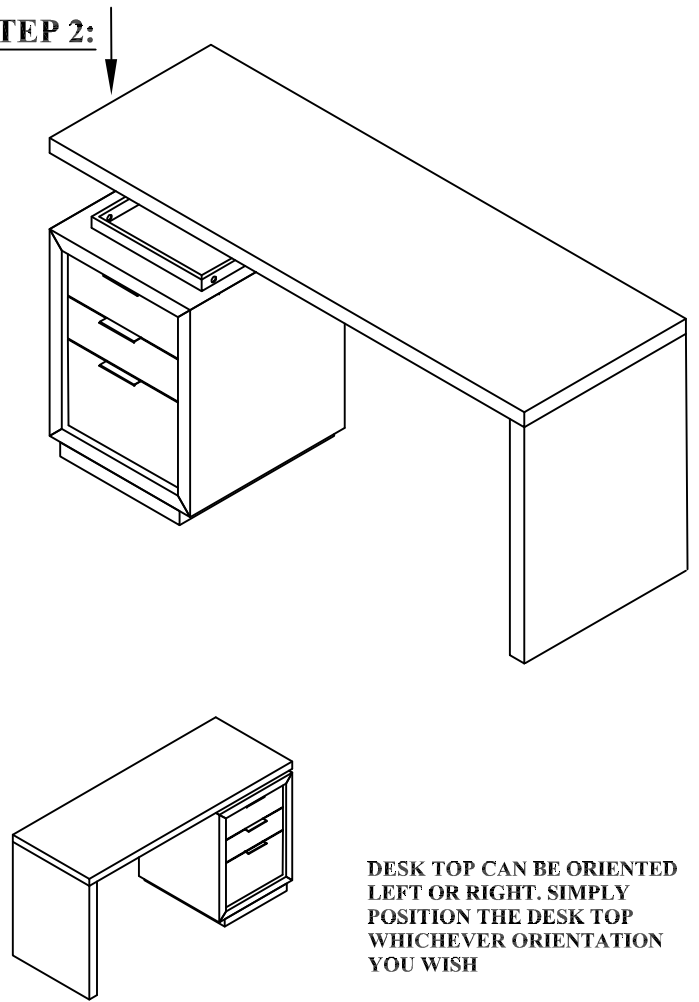

OXFORD WATERFALL DESK ASSEMBLY INSTRUCTIONS

BOX #1

A. PEDESTAL BASE

BOX#2

B. DESK TOP
C. DESK LEG

HARDWARE PACKED IN BOX #2

1	ALLEN BOLT (M6X50)		3 PCS
2	ALLEN BOLT (M6X38)		4 PCS
3	SPRING WASHER (M6)		7 PCS
4	FLAT WASHER (M6)		7 PCS
5	ALLEN KEY		1 PC

OXFORD WATERFALL DESK ASSEMBLED

STEP 1:

STEP 2:

STEP 3:

ASSEMBLY COMPLETE