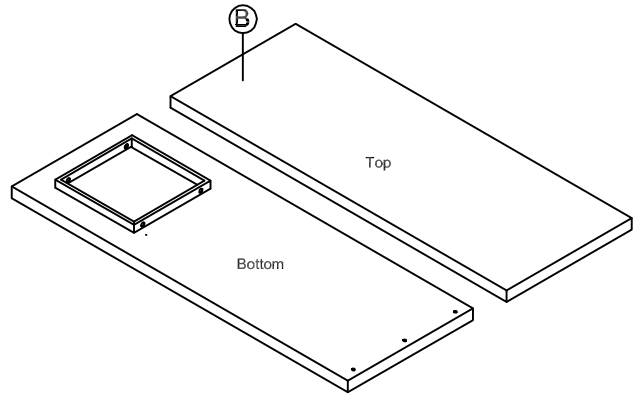

OXFORD WATERFALL DESK ASSEMBLY INSTRUCTIONS

BOX #1

A. PEDESTAL BASE

BOX#2

B. DESK TOP
C. DESK LEG

HARDWARE PACKED IN BOX #2

1	ALLEN BOLT (M6X50)		3 PCS
2	ALLEN BOLT (M6X38)		4 PCS
3	SPRING WASHER (M6)		7 PCS
4	FLAT WASHER (M6)		7 PCS
5	ALLEN KEY		1 PC

OXFORD WATERFALL DESK ASSEMBLED

STEP 1:

STEP 2:

STEP 3:

ASSEMBLY COMPLETE