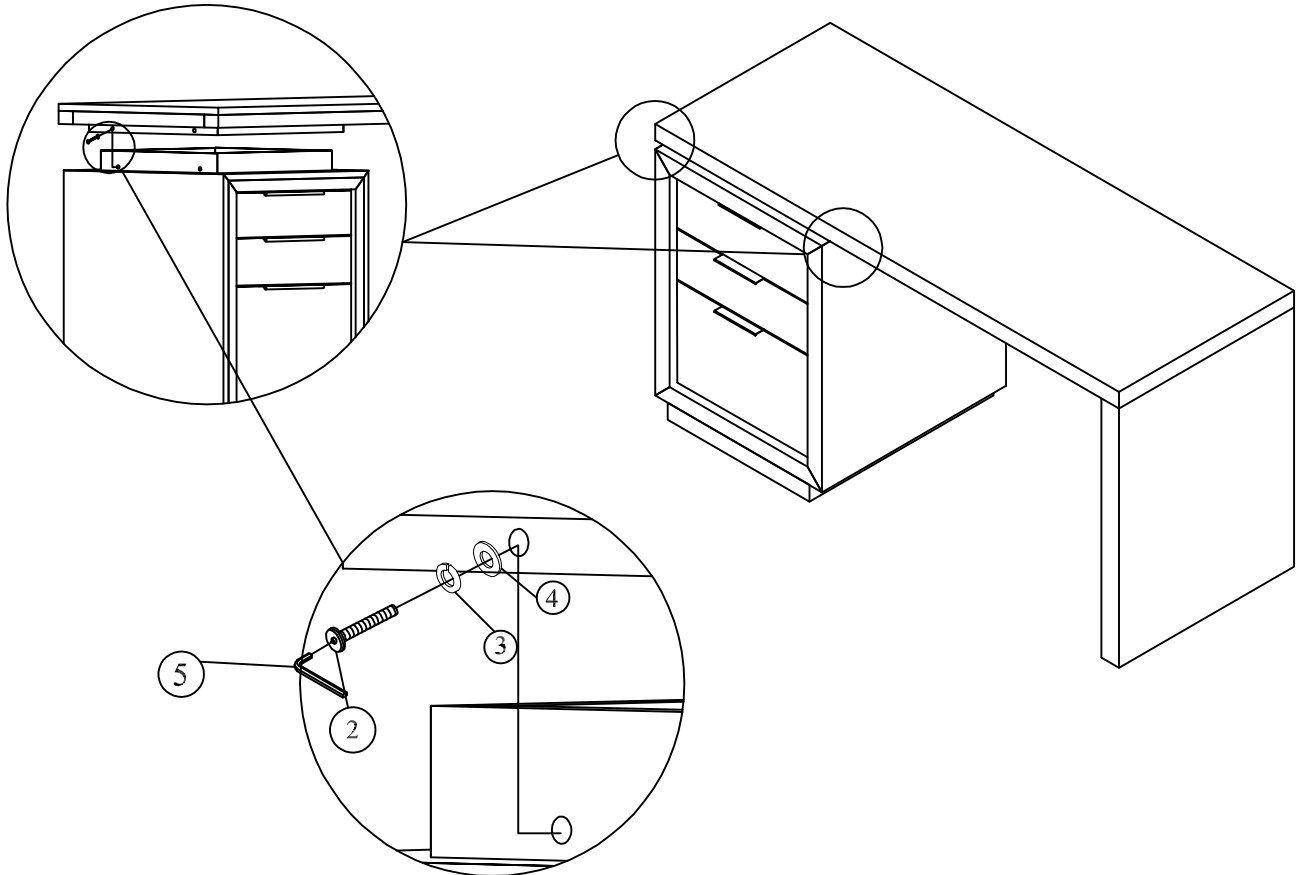

OXFORD WATERFALL DESK ASSEMBLY INSTRUCTIONS

BOX #1

A. PEDESTAL BASE

BOX#2

B. DESK TOP
C. DESK LEG

HARDWARE PACKED IN BOX #2

1	ALLEN BOLT (M6X50)		3 PCS
2	ALLEN BOLT (M6X38)		4 PCS
3	SPRING WASHER (M6)		7 PCS
4	FLAT WASHER (M6)		7 PCS
5	ALLEN KEY		1 PC

OXFORD WATERFALL DESK ASSEMBLED

STEP 1:

STEP 2:

STEP 3:

ASSEMBLY COMPLETE