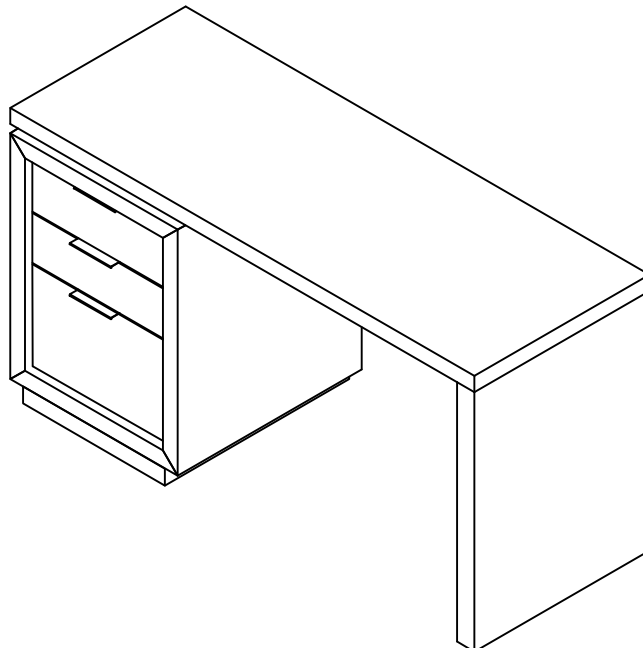

OXFORD WATERFALL DESK ASSEMBLY INSTRUCTIONS

BOX #1

A. PEDESTAL BASE

BOX#2

B. DESK TOP
C. DESK LEG

HARDWARE PACKED IN BOX #2

1	ALLEN BOLT (M6X50)		3 PCS
2	ALLEN BOLT (M6X38)		4 PCS
3	SPRING WASHER (M6)		7 PCS
4	FLAT WASHER (M6)		7 PCS
5	ALLEN KEY		1 PC

OXFORD WATERFALL DESK ASSEMBLED

STEP 1:

STEP 2:

STEP 3:

ASSEMBLY COMPLETE