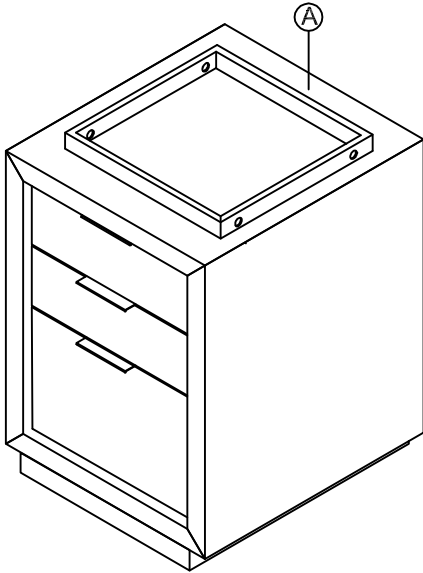

OXFORD WATERFALL DESK ASSEMBLY INSTRUCTIONS

BOX #1

A. PEDESTAL BASE

BOX#2

B. DESK TOP
C. DESK LEG

HARDWARE PACKED IN BOX #2

1	ALLEN BOLT (M6X50)		3 PCS
2	ALLEN BOLT (M6X38)		4 PCS
3	SPRING WASHER (M6)		7 PCS
4	FLAT WASHER (M6)		7 PCS
5	ALLEN KEY		1 PC

OXFORD WATERFALL DESK ASSEMBLED

STEP 1:

STEP 2:

STEP 3:

ASSEMBLY COMPLETE