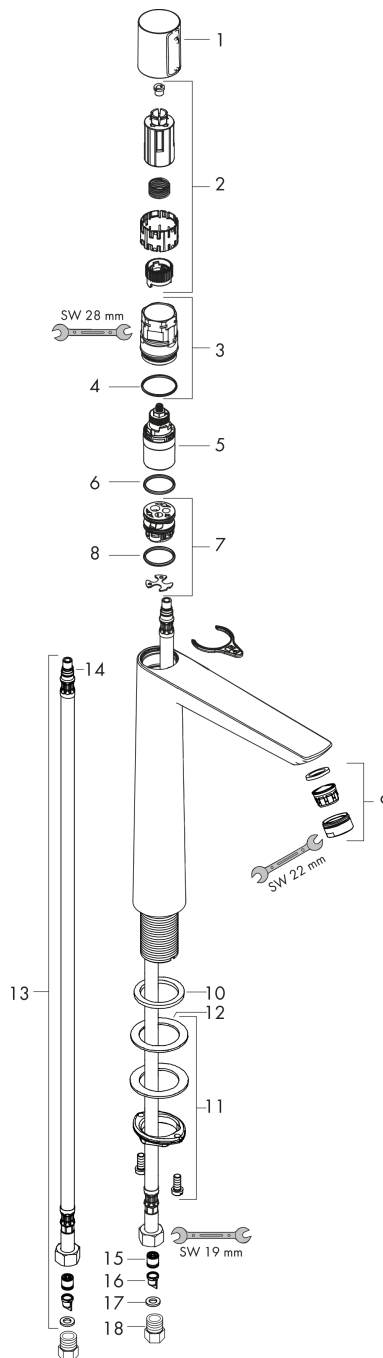

Talis Select E
Single-Hole Faucet 240, 1.2 GPM
 Finishes : **chrome** Part no. : **71753001**

Description

Features

- Aerated spray
- Flow: 1.2 GPM (4.5 L/Min)
- Select cartridge for easy, intuitive operation: Push handle to turn water on and off, and turn to adjust temperature
- Does not include: Pop-up assembly

Item details

List Price \$ 373.00

Technology

Compliance

Product image

Scale drawing

Talis Select E
Single-Hole Faucet 240, 1.2 GPM
 Finishes : **chrome** Part no. : **71753001**

Exploded drawing

Year of production: >03/18

Talis Select E
Single-Hole Faucet 240, 1.2 GPM
 Finishes : **chrome** Part no. : **71753001**

Spare parts list

Year of production: >03/18

Pos.	Description	Part no.	Price	PU
1	handle	92525000	-	1
2	adapter for handle	92526000	-	1
3	nut	92528000	-	1
4	O-ring 27x1,5	92527000	-	1
5	cartridge, assy	92529000	-	1
6	O-Ring 28x2	98194000	-	1
7	adapter for cartridge	98866000	-	1
8	O-ring 23x2	98398000	-	1
9	aerator M24x1 (4,5 l/min)	92877000	-	1
10	flat seal	98749000	-	1
11	fixing set (Ø 32)	13961000	-	1
12	lever collar	97548000	-	1
13	connection hose 600 mm M8x0,75 G3/8	92629000	-	1
14	O-ring 7x1,5	98422000	-	1
15	non return valve DW 10	96456000	-	1
16	filter	92532000	-	1
17	sealing set	92533000	-	1
18	adapter for connection hose	88802000	-	1
a	fixation extension 35 mm	13898000	-	1