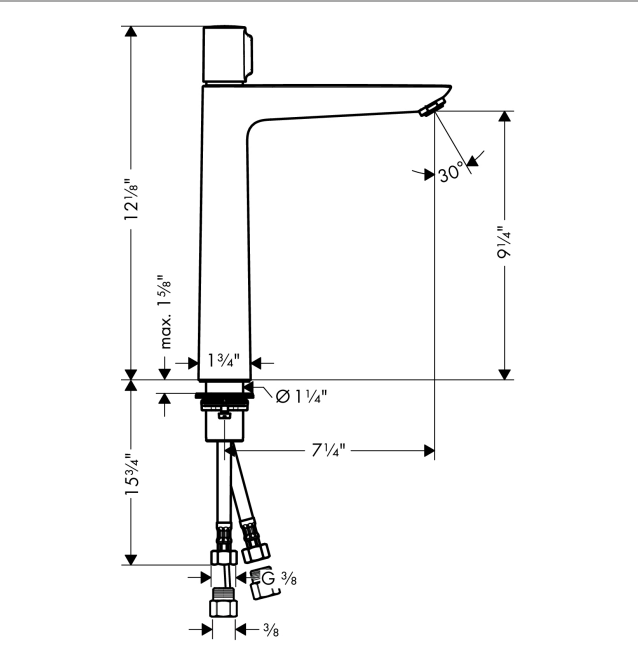

Talis Select E
Single-Hole Faucet 240, 1.2 GPM
 Finishes : **chrome** Part no. : **71753001**

Description

Features

- Aerated spray
- Flow: 1.2 GPM (4.5 L/Min)
- Select cartridge for easy, intuitive operation: Push handle to turn water on and off, and turn to adjust temperature
- Does not include: Pop-up assembly

Item details

List Price \$ 373.00

Technology

Compliance

Product image

Scale drawing

Talis Select E
Single-Hole Faucet 240, 1.2 GPM
 Finishes : **chrome** Part no. : **71753001**

Exploded drawing

Year of production: >03/18

Talis Select E
Single-Hole Faucet 240, 1.2 GPM
 Finishes : **chrome** Part no. : **71753001**

Spare parts list

Year of production: >03/18

Pos.	Description	Part no.	Price	PU
1	handle	92525000	-	1
2	adapter for handle	92526000	-	1
3	nut	92528000	-	1
4	O-ring 27x1,5	92527000	-	1
5	cartridge, assy	92529000	-	1
6	O-Ring 28x2	98194000	-	1
7	adapter for cartridge	98866000	-	1
8	O-ring 23x2	98398000	-	1
9	aerator M24x1 (4,5 l/min)	92877000	-	1
10	flat seal	98749000	-	1
11	fixing set (Ø 32)	13961000	-	1
12	lever collar	97548000	-	1
13	connection hose 600 mm M8x0,75 G3/8	92629000	-	1
14	O-ring 7x1,5	98422000	-	1
15	non return valve DW 10	96456000	-	1
16	filter	92532000	-	1
17	sealing set	92533000	-	1
18	adapter for connection hose	88802000	-	1
a	fixation extension 35 mm	13898000	-	1