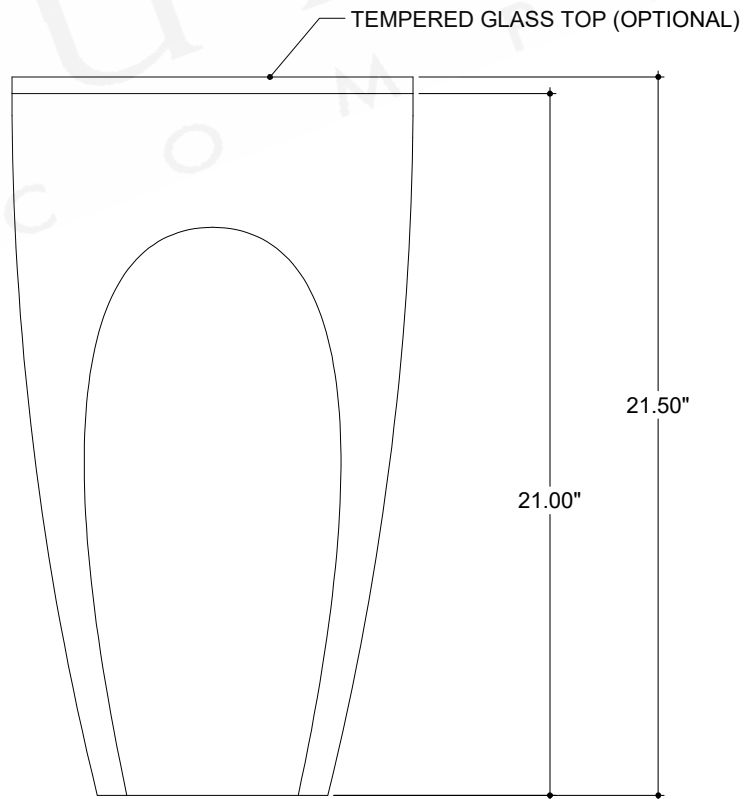

ITEM: 4000-0215

Overall Dimensions

Diameter: 12"

Height: 21.5"

TOP VIEW

FRONT VIEW