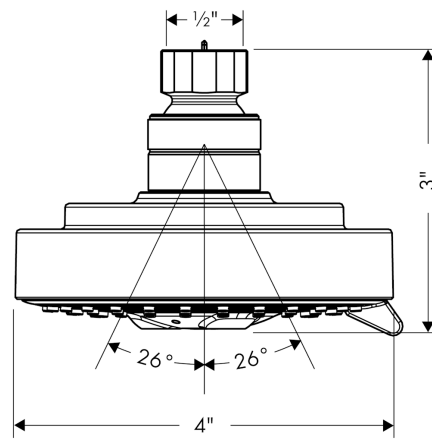

Raindance S

Showerhead 100 3-Jet, 2.0 GPM

Finishes : **brushed nickel** Part no. : **04340820**

Description

Features

- 65 no-clog spray channels
- Spray modes: RainAir, BalanceAir, Whirl
- Flow: 2.0 GPM (7.6 L/Min)

Item details

List Price \$ 225.00

Technology

Compliance

Product image

Scale drawing

Raindance S
Showerhead 100 3-Jet, 2.0 GPM
Finishes : **brushed nickel** Part no. : **04340820**

Exploded drawing

Year of production: >06/10

Raindance S

Showerhead 100 3-Jet, 2.0 GPM

Finishes : **brushed nickel** Part no. : **04340820**

Spare parts list

Year of production: >06/10

| Pos. | Description | Part no. | Price | PU |
|-------------|--------------------|-----------------|--------------|-----------|
| 1 | filter packing | 88649000 | - | 1 |