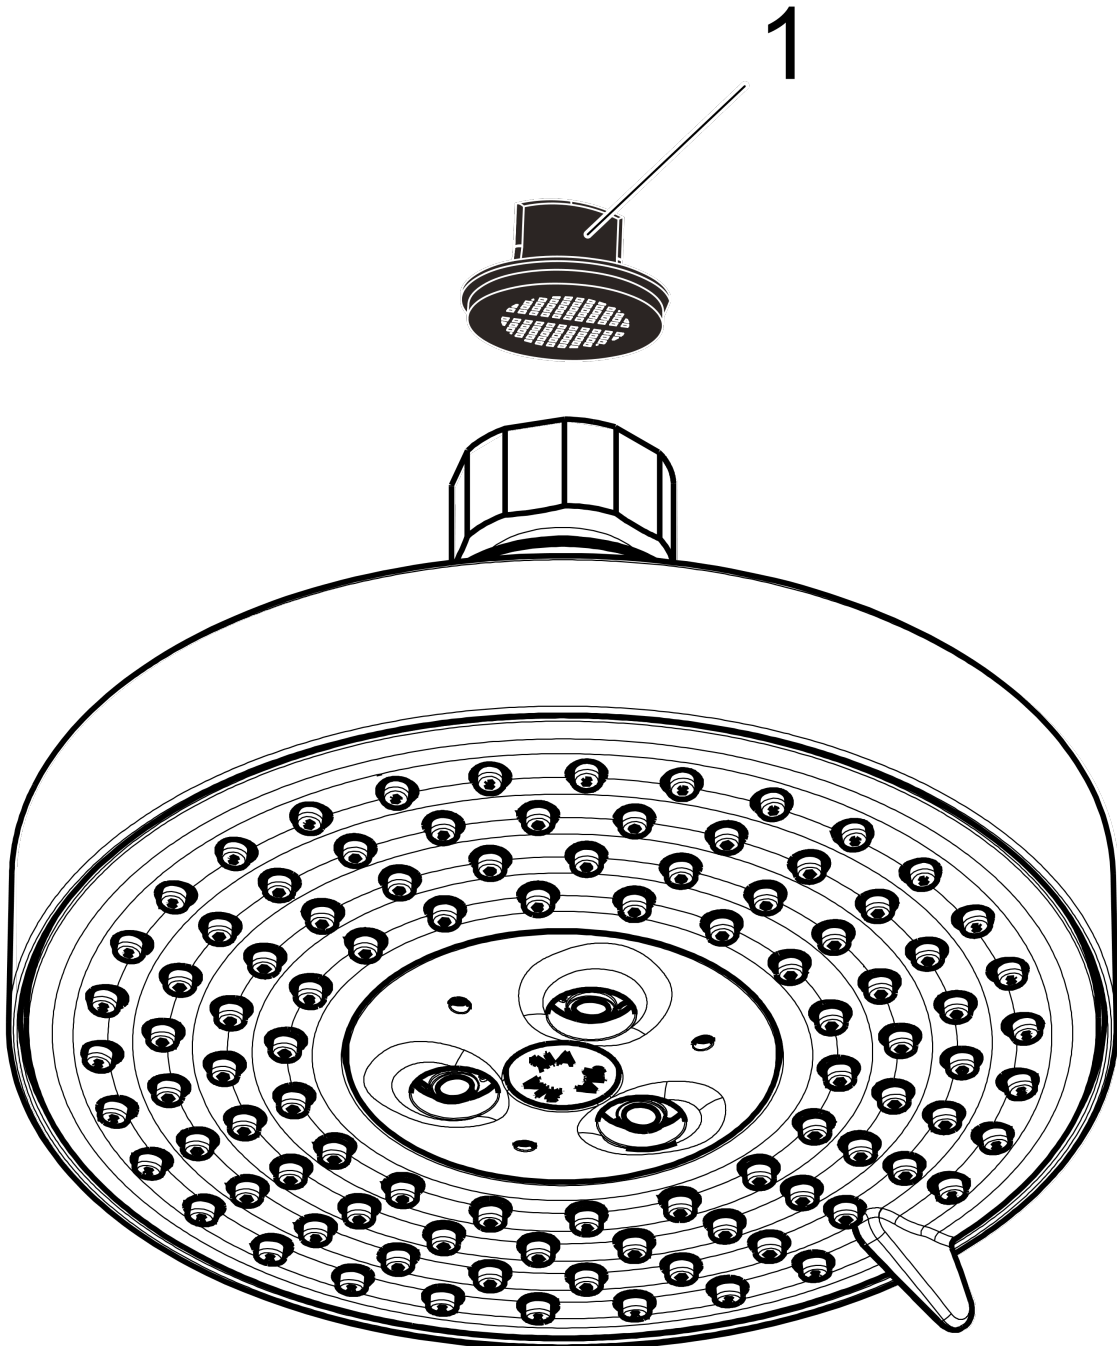

Raindance S

Showerhead 100 3-Jet, 2.0 GPM

Finishes : **brushed nickel** Part no. : **04340820**

Description

Features

- 65 no-clog spray channels
- Spray modes: RainAir, BalanceAir, Whirl
- Flow: 2.0 GPM (7.6 L/Min)

Item details

List Price \$ 225.00

Technology

Compliance

Product image

Scale drawing

Raindance S
Showerhead 100 3-Jet, 2.0 GPM
Finishes : **brushed nickel** Part no. : **04340820**

Exploded drawing

Year of production: >06/10

Raindance S

Showerhead 100 3-Jet, 2.0 GPM

Finishes : **brushed nickel** Part no. : **04340820**

Spare parts list

Year of production: >06/10

| Pos. | Description | Part no. | Price | PU |
|-------------|--------------------|-----------------|--------------|-----------|
| 1 | filter packing | 88649000 | - | 1 |