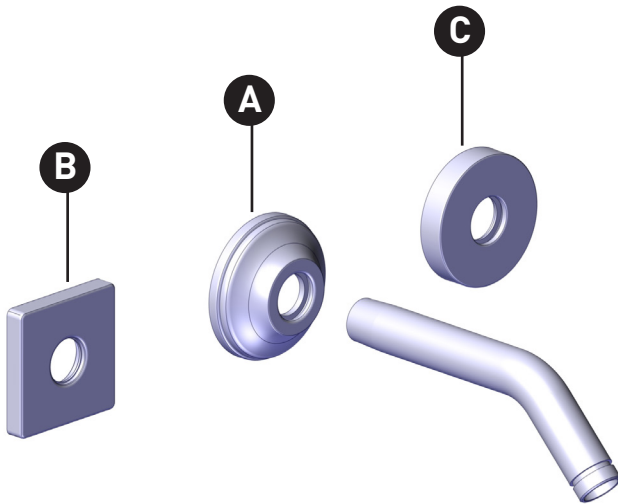

VEUILLEZ EFFECTUER VOTRE COMMANDE
PAR NO DE RÉFÉRENCE

ILLUSTRATIONS DES PIÈCES

1440/5

Bras de douche mural 5''

ID	Référence du kit	Finition
*A	218726	Voir ci-dessous
*B	218734	Voir ci-dessous
*C	218742	Voir ci-dessous

*Finition déterminée par le Suffixe

Finition	Description
AG	Or antique
MB	Noir mat
PN	Nickel poli
STN	Nickel satiné
APC	Cromo pulido
ULB	Laiton non laqué
TCB	Laiton toscan
IB	Laiton italien

For warranty or additional information, contact:

U.S.A.
houseofrohl.com/support
1-800-777-9762

QUEBEC / MARITIMES / WESTERN CANADA
QUÉBEC / MARITIMES / OUEST CANADIEN
QUEBEC / MARITIMOS / CANADA OCCIDENTAL
houseofrohl.ca/support
1-866-473-8442

ONTARIO
houseofrohl.ca/support
1-800-287-5354

Riobel

PERRIN & ROWE
LONDON

victoria ⊕ albert®

ROHL