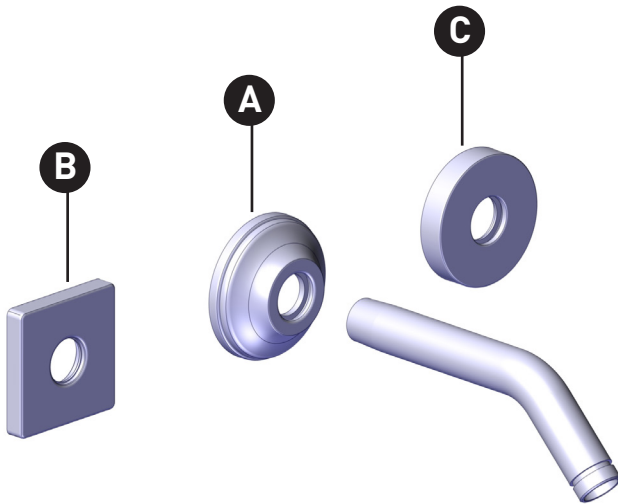

ORDER BY PART NUMBER

ILLUSTRATED PARTS

1440/5

5" Reach Wall Mount Shower Arm

ID	Kit Number	Finish
*A	218726	See below
*B	218734	See below
*C	218742	See below

***Finish Determined by Suffix**

<u>Finish</u>	<u>Description</u>
AG	Antique Gold
MB	Matte Black
PN	Polished Nickel
STN	Satin Nickel
APC	Polished Chrome
ULB	Unlacquered Brass
TCB	Tuscan Brass
IB	Italian Brass