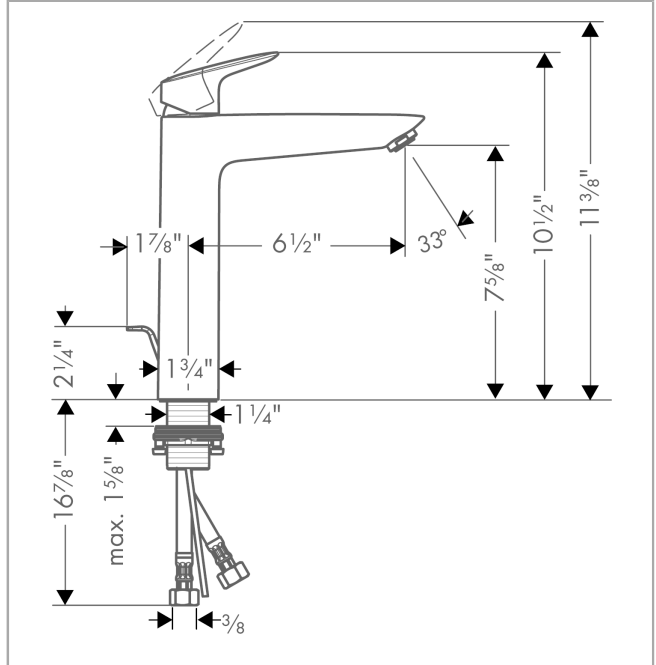

**Logis**

**Single-Hole Faucet 190 with Pop-Up Drain, 1.2 GPM**

Finishes : **brushed nickel** Part no. : **71090821**

**Description**

**Features**

- Aerated spray
- Flow: 1.2 GPM (4.5 L/Min)
- Ceramic cartridge
- Includes pop-up drain

**Item details**

List Price \$ 297.00

**Technology**

**Compliance**

**Product image**

**Scale drawing**

**Logis**

**Single-Hole Faucet 190 with Pop-Up Drain, 1.2 GPM**

Finishes : **brushed nickel** Part no. : **71090821**

**Exploded drawing**

Year of production: >07/16

**Logis**

**Single-Hole Faucet 190 with Pop-Up Drain, 1.2 GPM**

Finishes : **brushed nickel** Part no. : **71090821**

**Spare parts list**

Year of production: >07/16

Pos.	Description	Part no.	Price	PU
1	handle	92224820	-	1
2	screw cover	96338000	-	1
3	flange	97406820	-	1
4	nut	97209000	-	1
5	O-Ring 32x2	98193000	-	1
6	O-ring 35x2	92604000	-	1
7	cartridge, assy	92730000	-	1
8	locking screw for handle	95140000	-	1
9	seal	95008000	-	1
10	adapter for cartridge	98750000	-	1
11	O-Ring 30x2	98186000	-	1
12	aerator M24x1 (4,5 l/min)	92879820	-	1
13	flat seal	98749000	-	1
14	fixing set (Ø 32)	13961000	-	1
15	lever collar	97548000	-	1
16	connection hose 35½" M8x0,75 3/8"	96316001	-	1
17	pull rod	96657820	-	1
a	pop up waste	88509820	-	1
b	lever arm 340mm (ball-Ø12mm)	96324000	-	1