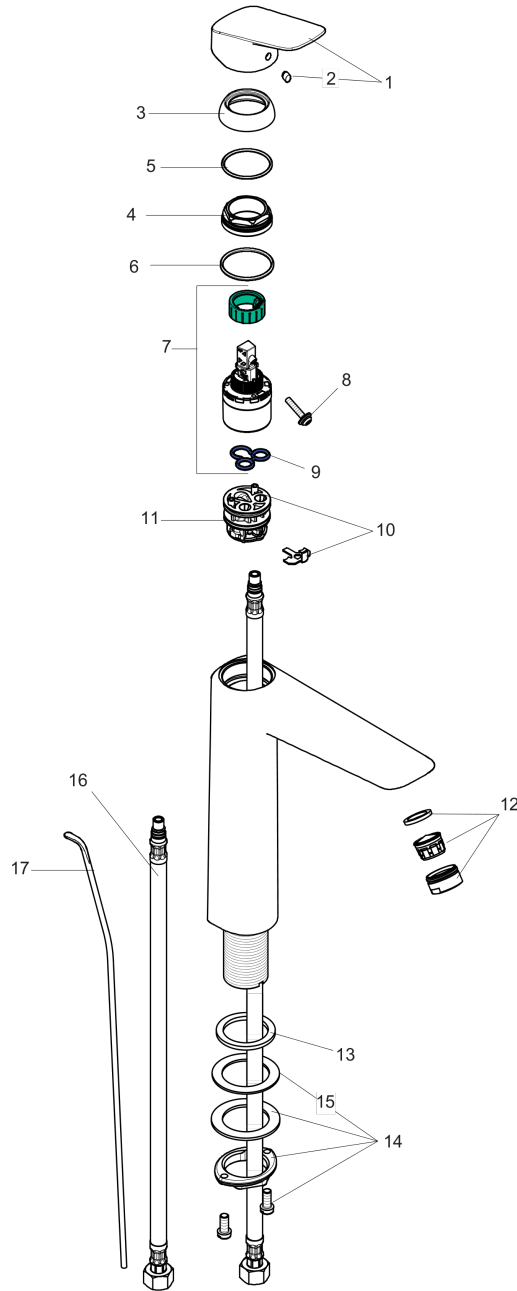

**Logis**

**Single-Hole Faucet 190 with Pop-Up Drain, 1.2 GPM**

Finishes : **brushed nickel** Part no. : **71090821**

**Description**

**Features**

- Aerated spray
- Flow: 1.2 GPM (4.5 L/Min)
- Ceramic cartridge
- Includes pop-up drain

**Item details**

List Price \$ 297.00

**Technology**

**Compliance**

**Product image**

**Scale drawing**

**Logis**

**Single-Hole Faucet 190 with Pop-Up Drain, 1.2 GPM**

Finishes : **brushed nickel** Part no. : **71090821**

**Exploded drawing**

Year of production: >07/16

**Logis**

**Single-Hole Faucet 190 with Pop-Up Drain, 1.2 GPM**

Finishes : **brushed nickel** Part no. : **71090821**

**Spare parts list**

Year of production: >07/16

Pos.	Description	Part no.	Price	PU
1	handle	92224820	-	1
2	screw cover	96338000	-	1
3	flange	97406820	-	1
4	nut	97209000	-	1
5	O-Ring 32x2	98193000	-	1
6	O-ring 35x2	92604000	-	1
7	cartridge, assy	92730000	-	1
8	locking screw for handle	95140000	-	1
9	seal	95008000	-	1
10	adapter for cartridge	98750000	-	1
11	O-Ring 30x2	98186000	-	1
12	aerator M24x1 (4,5 l/min)	92879820	-	1
13	flat seal	98749000	-	1
14	fixing set (Ø 32)	13961000	-	1
15	lever collar	97548000	-	1
16	connection hose 35½" M8x0,75 3/8"	96316001	-	1
17	pull rod	96657820	-	1
a	pop up waste	88509820	-	1
b	lever arm 340mm (ball-Ø12mm)	96324000	-	1