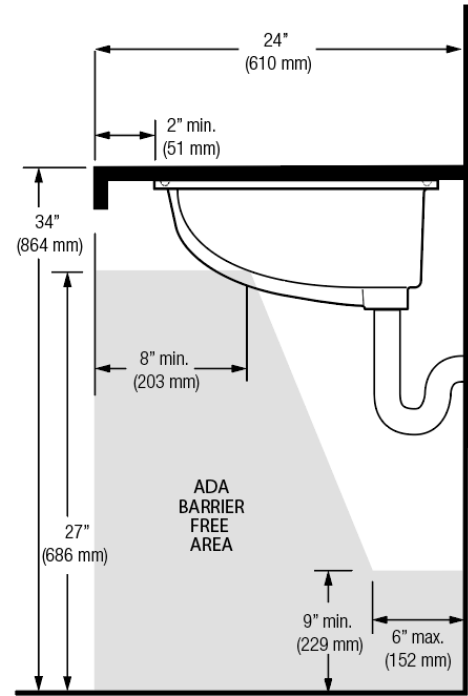

ROUGH-IN

Sloan 10500 Seymour Ave, Franklin Park, IL 60131

Phone: 800.982.5839 • Fax: 800.447.8329 • sloan.com