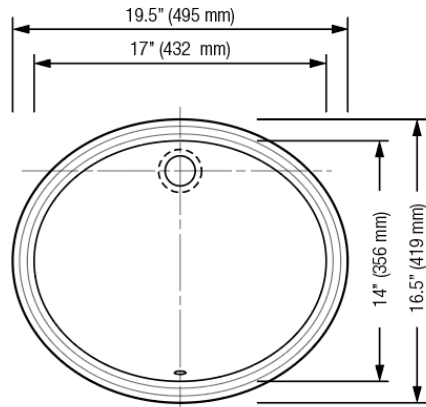

ROUGH-IN

Sloan 10500 Seymour Ave, Franklin Park, IL 60131

Phone: 800.982.5839 • Fax: 800.447.8329 • sloan.com