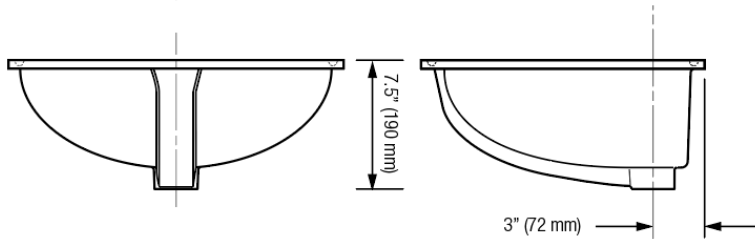

ROUGH-IN

Sloan 10500 Seymour Ave, Franklin Park, IL 60131

Phone: 800.982.5839 • Fax: 800.447.8329 • sloan.com