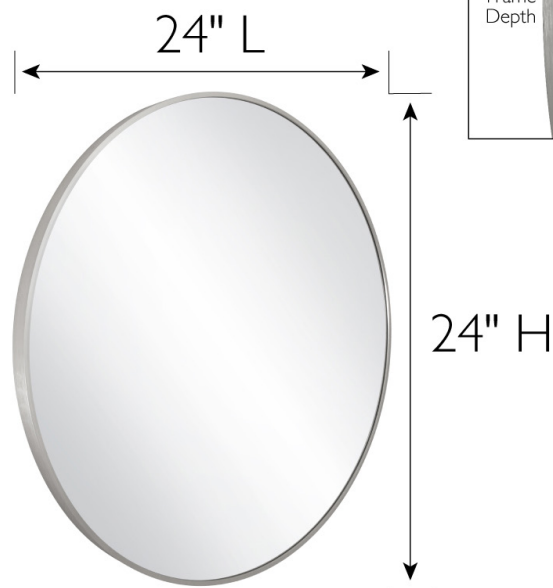

Metal Framed Wall Mirror 24"

Silver

SPECIFICATIONS

MATERIAL CONSTRUCTION:	Glass	FACE FRAME MATERIAL:	Aluminum
ASSEMBLY REQUIRED:	No	SIDES MATERIAL:	Aluminum
TOOLS NEEDED FOR INSTALLATION:	Screws, Screwdriver	BOTTOM MATERIAL:	Aluminum
ASSEMBLED DIMENSIONS:	24" H x 24" L x 1.1" D	BACK PANEL MATERIAL:	MDF
WEIGHT:	7.83 lbs.	BACK BRACE MATERIAL:	N/A
NUMBER OF DOORS:	0	GLASS STYLE:	Flat Panel
DOOR MATERIAL:	N/A	LIGHTED:	No
NUMBER OF SHELVES:	N/A	POWER SOURCE:	N/A
ADJUSTABLE SHELVES:	N/A	MOUNTING HARDWARE INCLUDED:	No
SHELF MAX WEIGHT CAPACITY:	N/A	MOUNTING TYPE:	Wall Mount
SHELF WIDTH:	N/A	QTY OF LAMPS:	N/A
SHELF THICKNESS:	N/A		
SHELF MATERIAL:	N/A		