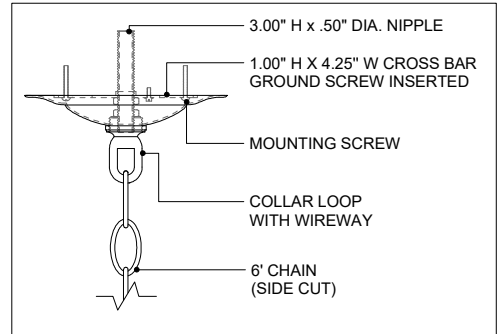

34.00" DIA. BODY
 6.00" DIA. CANOPY
 1.00" H X 4.25" W
 CROSS BAR

TOP VIEW

CANOPY DETAIL

FRONT VIEW