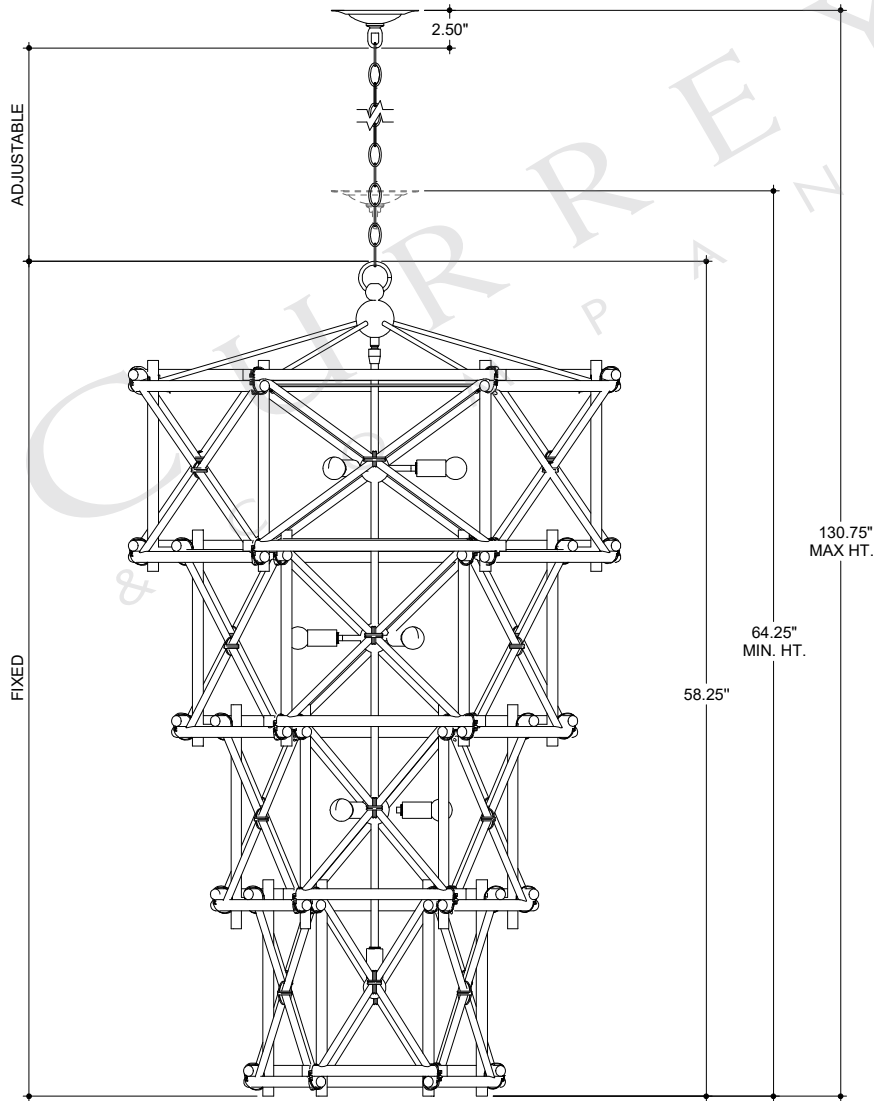

34.00" DIA. BODY
 6.00" DIA. CANOPY
 1.00" H X 4.25" W
 CROSS BAR

TOP VIEW

CANOPY DETAIL

FRONT VIEW