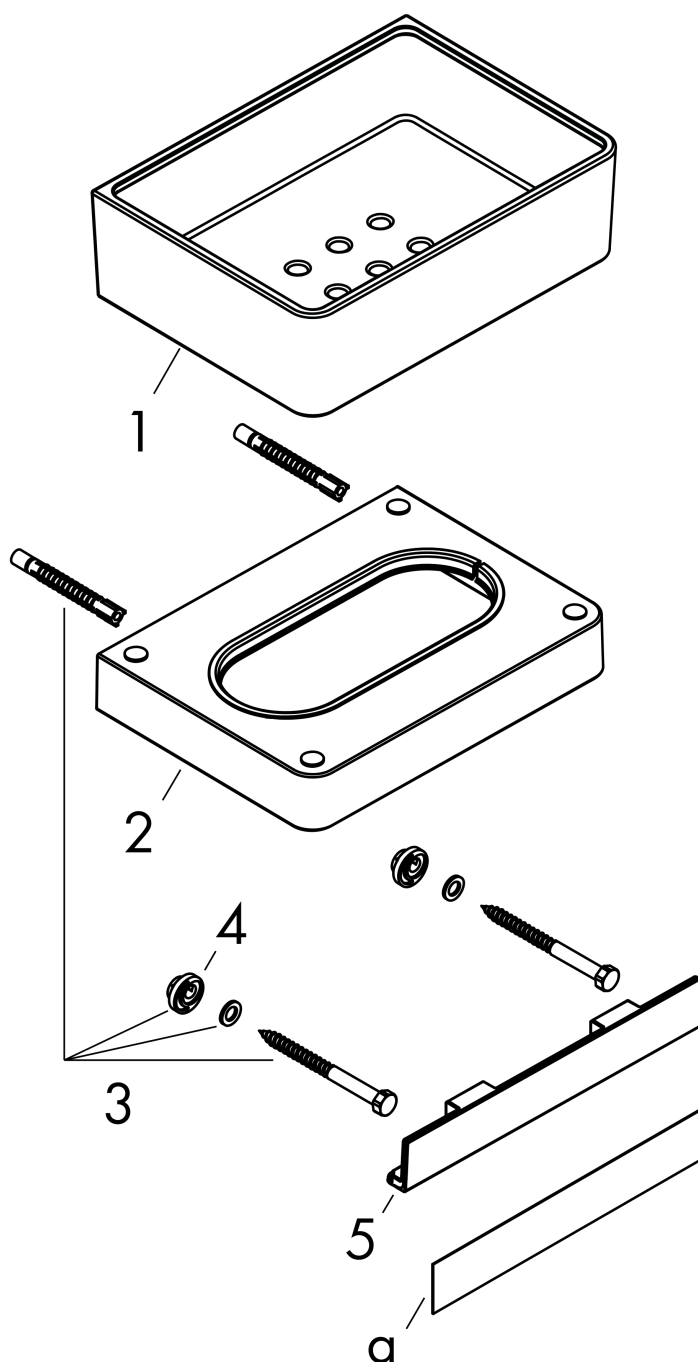

AXOR Universal Accessories

Shower Basket

Finishes : **chrome** Part no. : **42802000**

Description

Features

- Glass, Metal
- Wall-mounted
- Adaptor set #42870000 must be used when installing on a rail
- Suitable for installation inside shower compartment
- With drain holes

Design awards

Product image

Scale drawing

AXOR Universal Accessories
Shower Basket
Finishes : **chrome** Part no. : **42802000**

Exploded drawing

Year of production: >11/14

AXOR Universal Accessories

Shower Basket

Finishes : **chrome** Part no. : **42802000**

Spare parts list

Year of production: >11/14

Pos.	Description	Part no.	PC	PU
1	soap dish	92423000	0	1
2	support element	92424000	0	1
3	mounting set	92841000	0	1
4	excentric socket	97604000	0	1
5	cover	92427000	0	1
a	cover	42890000	0	1
b	set of adapters	42870000	0	1
c	mounting kit for two-sided glass montage	42841000	0	1