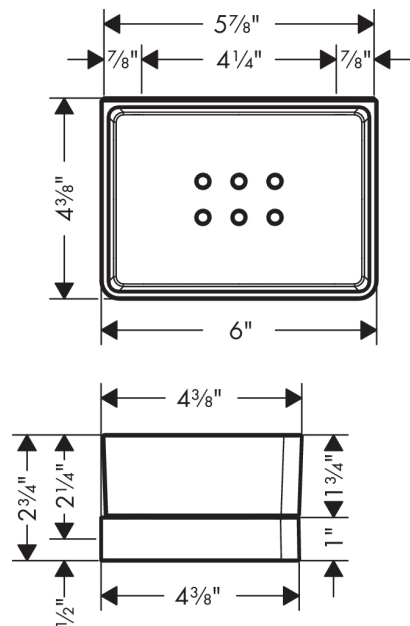

AXOR Universal Accessories

Shower Basket

Finishes : **chrome** Part no. : **42802000**

Description

Features

- Glass, Metal
- Wall-mounted
- Adaptor set #42870000 must be used when installing on a rail
- Suitable for installation inside shower compartment
- With drain holes

Design awards

Product image

Scale drawing

AXOR Universal Accessories
Shower Basket
Finishes : **chrome** Part no. : **42802000**

Exploded drawing

Year of production: >11/14

AXOR Universal Accessories

Shower Basket

Finishes : **chrome** Part no. : **42802000**

Spare parts list

Year of production: >11/14

Pos.	Description	Part no.	PC	PU
1	soap dish	92423000	0	1
2	support element	92424000	0	1
3	mounting set	92841000	0	1
4	excentric socket	97604000	0	1
5	cover	92427000	0	1
a	cover	42890000	0	1
b	set of adapters	42870000	0	1
c	mounting kit for two-sided glass montage	42841000	0	1