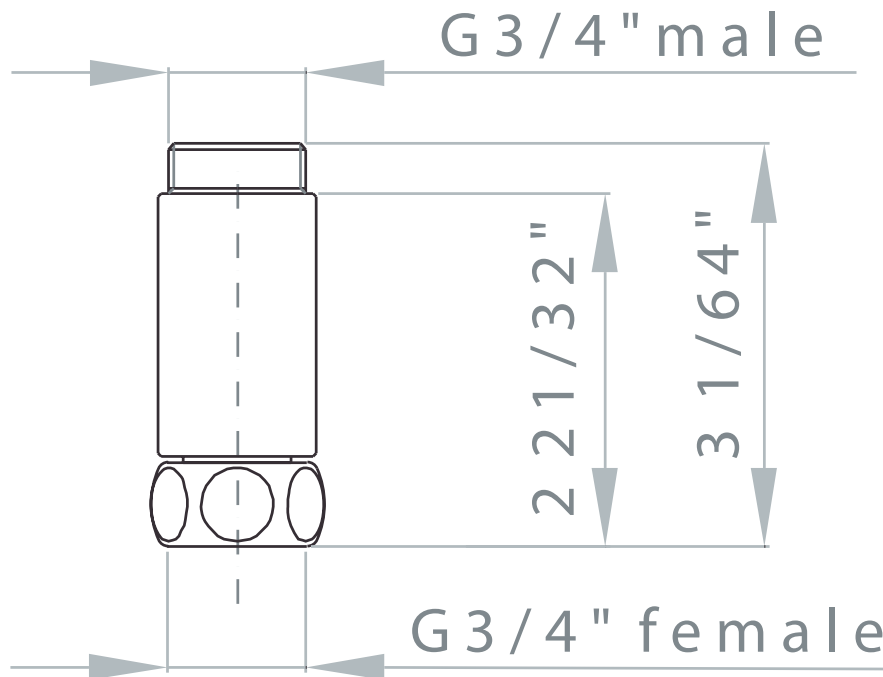

For warranty or additional information, contact:

U.S.A.
houseofrohl.com/support
1-800-777-9762

QUEBEC / MARITIMES / WESTERN CANADA
QUÉBEC / MARITIMES / OUEST CANADIEN
QUEBEC / MARITIMOS / CANADA OCCIDENTAL
houseofrohl.ca/support
1-866-473-8442

ONTARIO
houseofrohl.ca/support
1-800-287-5354