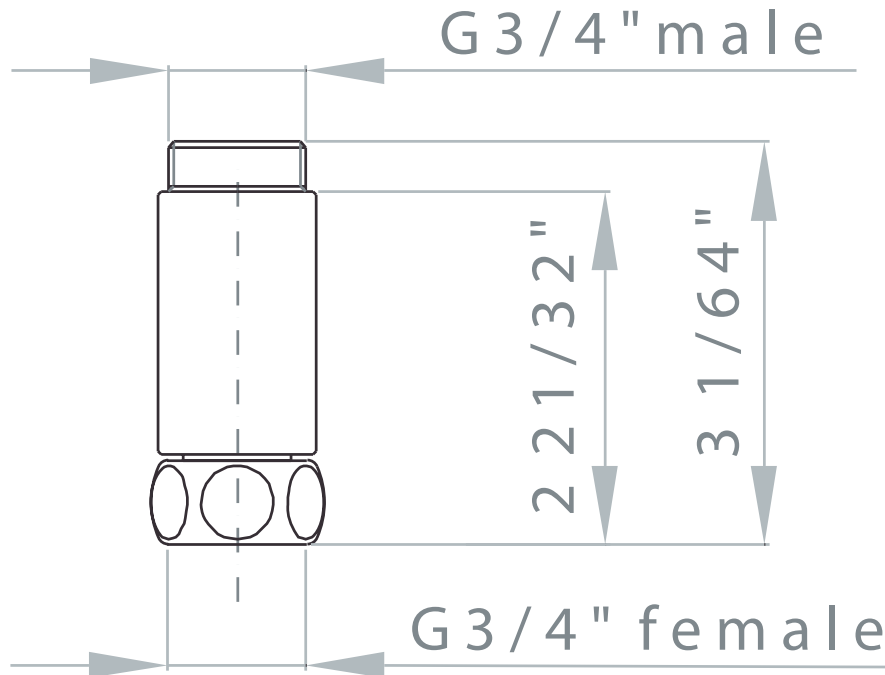

For warranty or additional information, contact:

U.S.A.
houseofrohl.com/support
1-800-777-9762

QUEBEC / MARITIMES / WESTERN CANADA
QUÉBEC / MARITIMES / OUEST CANADIEN
QUEBEC / MARITIMOS / CANADA OCCIDENTAL
houseofrohl.ca/support
1-866-473-8442

ONTARIO
houseofrohl.ca/support
1-800-287-5354