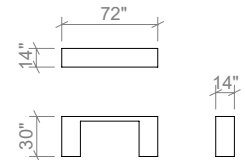

Available in all ELTE Collection stone finishes

TABLES

42 INCH SQUARE COFFEE TABLE

54 INCH SQUARE COFFEE TABLE

66 INCH SQUARE COFFEE TABLE

48 INCH CONSOLE TABLE

60 INCH CONSOLE TABLE

72 INCH CONSOLE TABLE

SQUARE SIDE TABLE