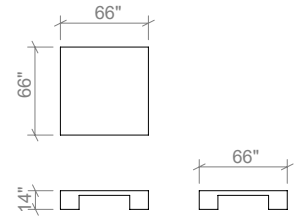

Available in all ELTE Collection stone finishes

TABLES

42 INCH SQUARE COFFEE TABLE

54 INCH SQUARE COFFEE TABLE

66 INCH SQUARE COFFEE TABLE

48 INCH CONSOLE TABLE

60 INCH CONSOLE TABLE

72 INCH CONSOLE TABLE

SQUARE SIDE TABLE