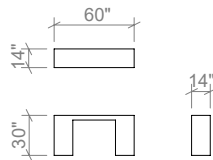

Available in all ELTE Collection stone finishes

TABLES

42 INCH SQUARE COFFEE TABLE

54 INCH SQUARE COFFEE TABLE

66 INCH SQUARE COFFEE TABLE

48 INCH CONSOLE TABLE

60 INCH CONSOLE TABLE

72 INCH CONSOLE TABLE

SQUARE SIDE TABLE