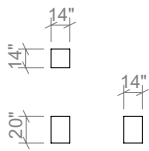

Available in all ELTE Collection stone finishes

TABLES

42 INCH SQUARE COFFEE TABLE

54 INCH SQUARE COFFEE TABLE

66 INCH SQUARE COFFEE TABLE

48 INCH CONSOLE TABLE

60 INCH CONSOLE TABLE

72 INCH CONSOLE TABLE

SQUARE SIDE TABLE