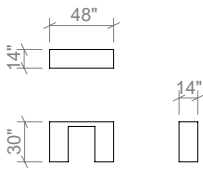

Available in all ELTE Collection stone finishes

TABLES

42 INCH SQUARE COFFEE TABLE

54 INCH SQUARE COFFEE TABLE

66 INCH SQUARE COFFEE TABLE

48 INCH CONSOLE TABLE

60 INCH CONSOLE TABLE

72 INCH CONSOLE TABLE

SQUARE SIDE TABLE