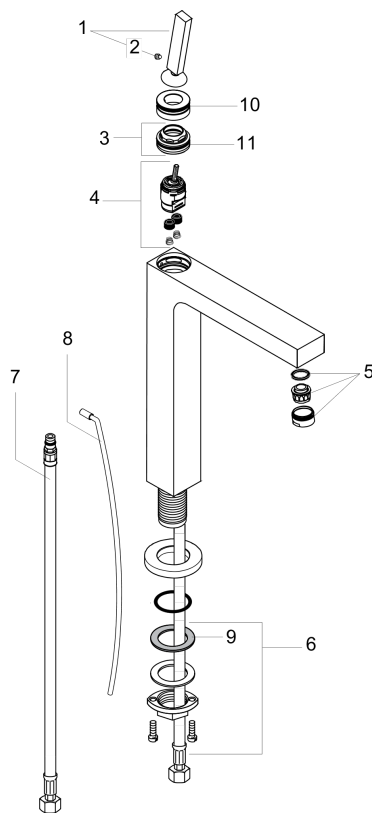

AXOR Citterio
Single-Hole Faucet 270 with Pop-Up Drain, 1.2 GPM
 Finishes : **brushed nickel** Part no. : **39020821**

Description

Features

- Aerated spray
- Flow: 1.2 GPM (4.5 L/Min)
- Joystick ceramic cartridge
- Includes pop-up drain

Technology

Product image

Scale drawing

AXOR Citterio
Single-Hole Faucet 270 with Pop-Up Drain, 1.2 GPM
Finishes : **brushed nickel** Part no. : **39020821**

Exploded drawing

Year of production: >07/16

AXOR Citterio
Single-Hole Faucet 270 with Pop-Up Drain, 1.2 GPM
 Finishes : **brushed nickel** Part no. : **39020821**

Spare parts list

Year of production: >07/16

Pos.	Description	Part no.	PC	PU
1	handle	39091820	0	1
2	hollow set screw M6x6	97660000	0	1
3	nut	97157000	0	1
4	cartridge, assy	96339000	0	1
5	aerator M24x1 (4,5 l/min)	92877820	0	1
6	fixing set (Ø 32)	13961000	0	1
7	connection hose 35½" M8x0,75 3/8"	96316001	0	1
8	pull rod	96923820	0	1
9	lever collar	97548000	0	1
10	O-ring 33x1,5	98164000	0	1
11	O-Ring 30x2	98186000	0	1
a	pop up waste	94159820	0	1