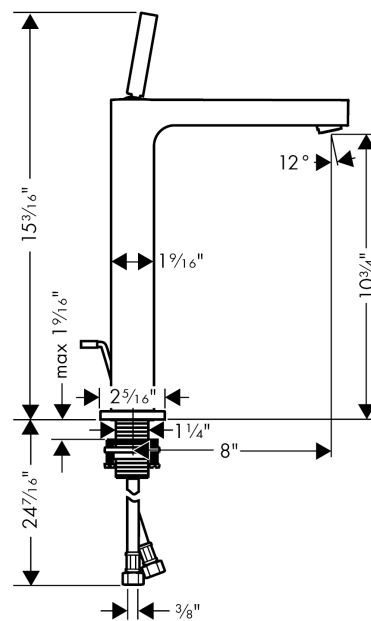

AXOR Citterio
Single-Hole Faucet 270 with Pop-Up Drain, 1.2 GPM
 Finishes : **brushed nickel** Part no. : **39020821**

Description

Features

- Aerated spray
- Flow: 1.2 GPM (4.5 L/Min)
- Joystick ceramic cartridge
- Includes pop-up drain

Technology

Product image

Scale drawing

AXOR Citterio
Single-Hole Faucet 270 with Pop-Up Drain, 1.2 GPM
Finishes : **brushed nickel** Part no. : **39020821**

Exploded drawing

Year of production: >07/16

AXOR Citterio
Single-Hole Faucet 270 with Pop-Up Drain, 1.2 GPM
 Finishes : **brushed nickel** Part no. : **39020821**

Spare parts list

Year of production: >07/16

Pos.	Description	Part no.	PC	PU
1	handle	39091820	0	1
2	hollow set screw M6x6	97660000	0	1
3	nut	97157000	0	1
4	cartridge, assy	96339000	0	1
5	aerator M24x1 (4,5 l/min)	92877820	0	1
6	fixing set (Ø 32)	13961000	0	1
7	connection hose 35½" M8x0,75 3/8"	96316001	0	1
8	pull rod	96923820	0	1
9	lever collar	97548000	0	1
10	O-ring 33x1,5	98164000	0	1
11	O-Ring 30x2	98186000	0	1
a	pop up waste	94159820	0	1