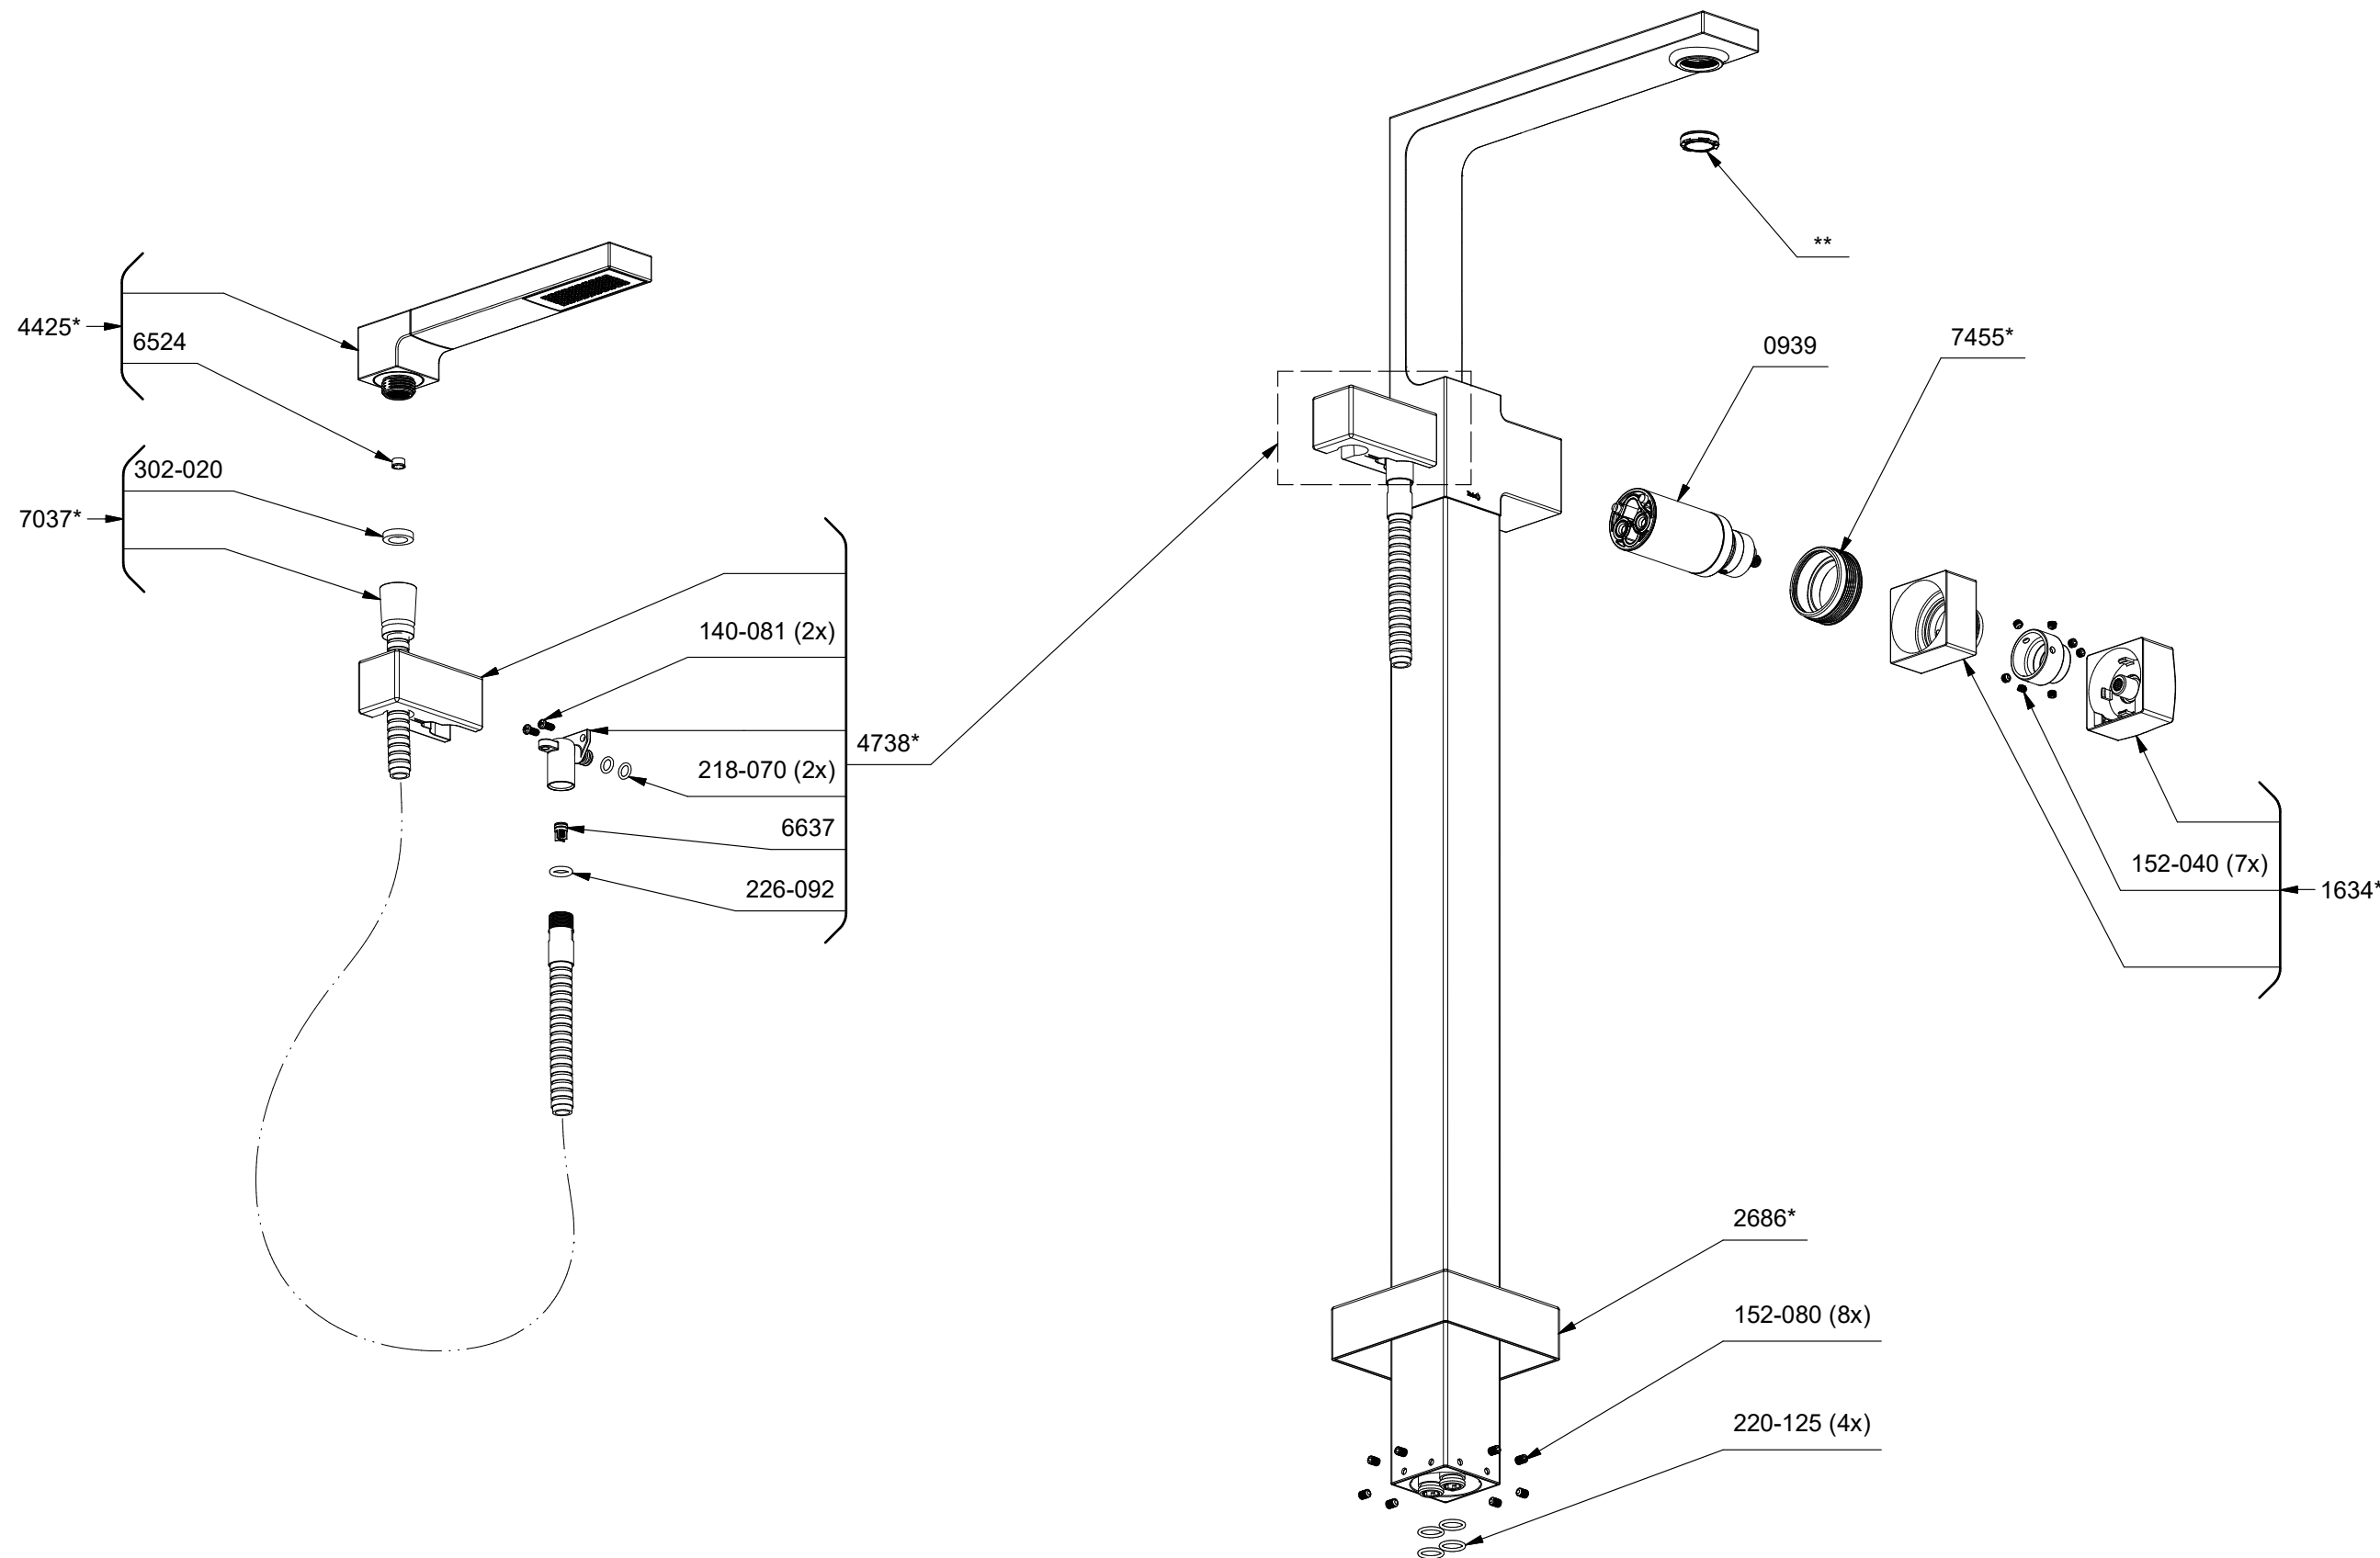

*Sizes, models and finishes may differ from those presented.

For **RHFS** or **RHFS-EX** or **RHFS-SPEX**

TRF39

Reflet

2-way Type T coaxial floor-mount tub filler with hand shower trim

*Les dimensions, les modèles et les finis présentés peuvent différer. / Sizes, models and finishes may differ from those presented.

***Finish determined by Suffix**

Finish	Description
C	Chrome
BN	Brushed Nickel
BG	Brushed Gold
BC	Brushed Chrome

****Aerator Kit (Include tool) :**

S6-676 (Full flow)

TOOL :

505-025 (Allen key 2.5mm)