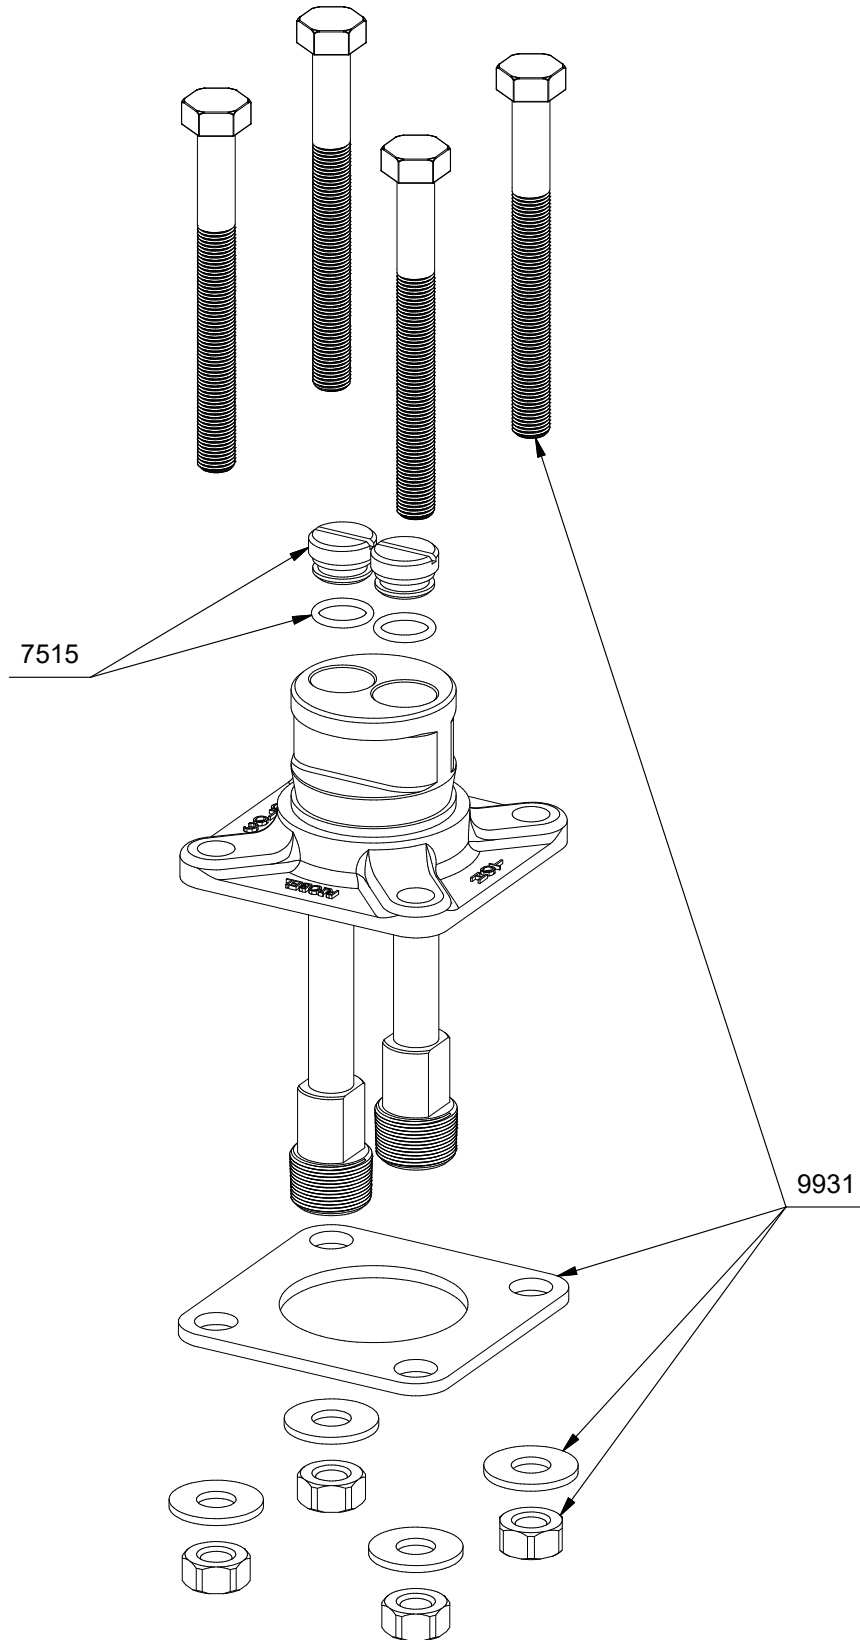

*Sizes, models and finishes may differ from those presented.

For **RHFS** or **RHFS-EX** or **RHFS-SPEX**

TRF39

Reflet

2-way Type T coaxial floor-mount tub filler with hand shower trim

*Les dimensions, les modèles et les finis présentés peuvent différer. / Sizes, models and finishes may differ from those presented.

***Finish determined by Suffix**

Finish	Description
C	Chrome
BN	Brushed Nickel
BG	Brushed Gold
BC	Brushed Chrome

****Aerator Kit (Include tool) :**

S6-676 (Full flow)

TOOL :

505-025 (Allen key 2.5mm)